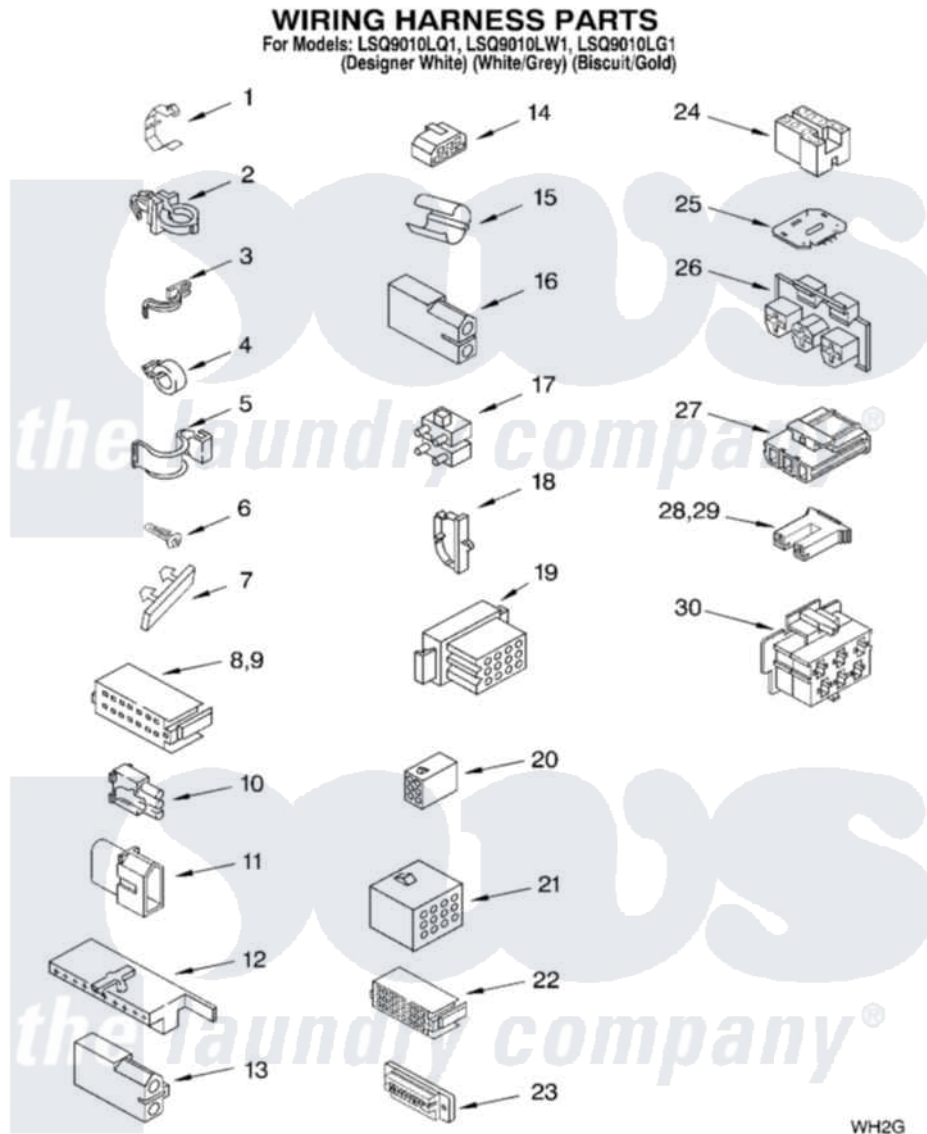

# Whirlpool LSQ9010LQ1 06 - WIRING HARNESS PARTS

8180068

9

Whirlpool [Residential Whirlpool LSQ9010LQ1 Washer Parts](#) Parts Diagram 06 - WIRING HARNESS PARTS  
Click on the part number to view part

Item	Original Part Number	Replaced By	Status	Part Description
1	<a href="#">3349557</a>			Retainer, Harness
2	388498		Not Available	Clip, Harness
3	3347812	<a href="#">8528351</a>		Clip
4	3352501	<a href="#">8559320</a>		Restraint, Hose
5	<a href="#">90016</a>			Clip, Pressure Switch Hose
6	3390496	<a href="#">8281256</a>		Clip, Harness
7	<a href="#">389379</a>			Retainer, Side To Feature Panel
8	<a href="#">352090</a>			Timer, Block Disconnect
9	<a href="#">352089</a>			Timer, Block Disconnect
10	<a href="#">62889</a>			Receptacle, Terminal
11	<a href="#">353424</a>			Plug, Terminal
12	<a href="#">62505</a>			Block, Disconnect
13	3348075			Block, Disconnect (Motor 3 Speed) (Use Term. 94613 Or 94614)
14	<a href="#">3347243</a>			Block, Disconnect

15	<a href="#">63523</a>		Harness, Protector
16	<a href="#">717252</a>		Receptacle, Terminal
17	387566		Plug, Terminal (4-Way) (Power Cord) (Use M3 Screws)
18	<a href="#">3352944</a>		Clip, Harness
19	3390423	Not Available	Block, Disconnect (12-Way) (Timer) (Use Term. 94613)
20	3347730	Not Available	Receptacle, (6-Way) (Use Term. 94613)
21	388818		Plug, Terminal (12-Way) (Use Term. 94613 Or 94614)
22	3369366	Not Available	Timer, Block Disconnect (Black) (Amp) (Use Term. 3369365)
23	3349494		Connector, Etc
24	60687		Connector, Relay (Use Term. 308569)
25	3407125	<a href="#">3955728</a>	Control, Etc
26	3948617	<a href="#">2172937</a>	Connector
27	<a href="#">3360056</a>		Connector
28	<a href="#">3354925</a>		Block, Connector
29	<a href="#">3354926</a>		Block, Connector
30	3948615	Not Available	Connector (T.P.A.) (6-Circuit) (Temp. Switch) (Use Term. 3948619 OR 3948620.)