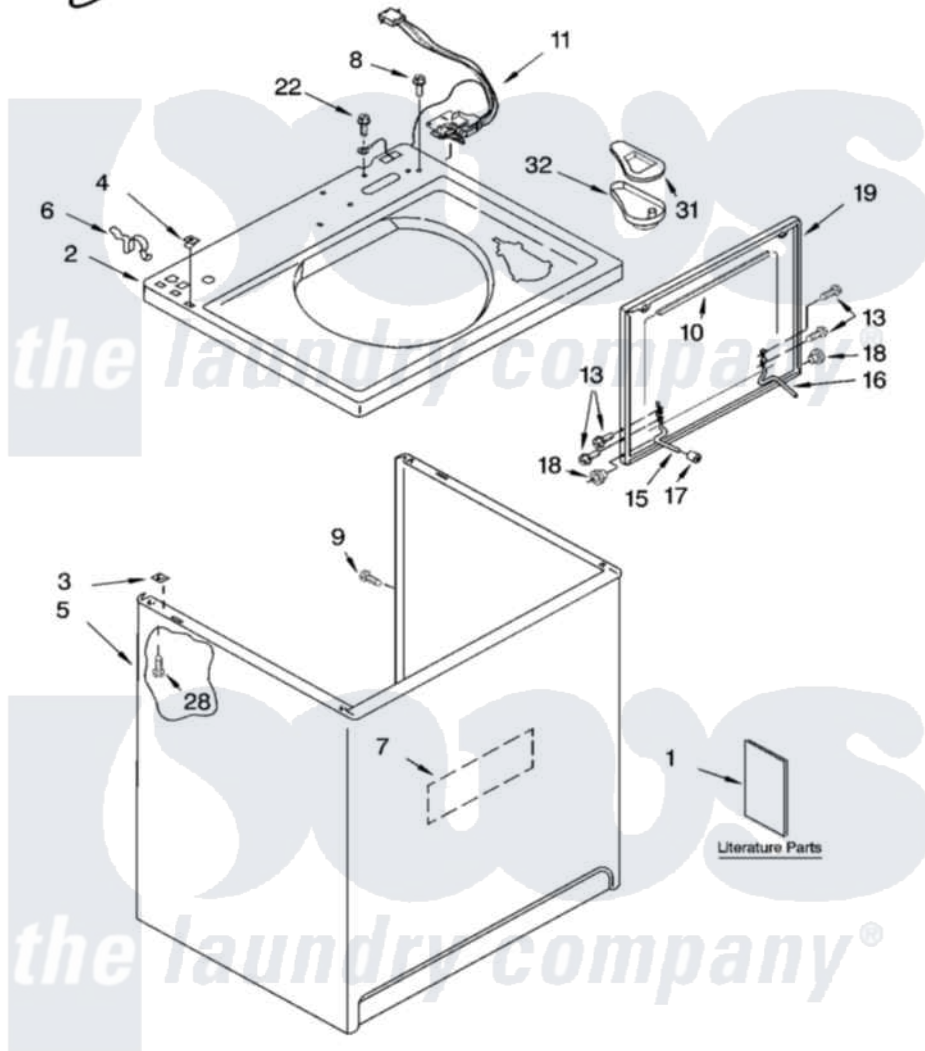

Whirlpool LSQ9010LQ2 01 - TOP AND CABINET PARTS

TOP AND CABINET PARTS

For Models: LSQ9010LQ2, LSQ9010LW2, LSQ9010LG2
(Designer White) (White/Grey) (Biscuit/Gold)

AUTOMATIC
WASHER

10-03 Litho in U.S.A. (dtd)

1

Part No. 8180134

[Whirlpool Residential Whirlpool LSQ9010LQ2 Washer Parts](#) Parts Diagram 01 - TOP AND CABINET PARTS
Click on the part number to view part

Item	Original Part Number	Replaced By	Status	Part Description
1	LIT3956025		Not Available	Literature Parts (Installation Instructions)
"	LIT3955899		Not Available	Literature Parts (Feature Sheet)
"	LIT3955869			Literature Parts
"	LIT3956257		Not Available	Literature Parts (Energy Guide)
"	LIT3955499		Not Available	Literature Parts (Wiring Diagram)
"	N/A		Not Available	Following May Be Purchased DO-IT-YOURSELF REPAIR MANUALS
"	LIT4313896	4313896		Do-It-Yourself Repair Manuals
2	3955792			Top
"	3955793			Top
3	62750			Spacer, Cabinet To Top (4)
4	357213			Nut, Push-In
5	63424			Cabinet
"	3954357			Cabinet

6	62780		Clip, Top And Cabinet And Rear Panel
7	3976348		Absorber, Sound
8	3400611		Screw And Washer, Lid Switch
9	3357011	308685	Side Trim)
10	8054939		Seal, Lid
11	8054980		Switch, Lid
13	355274	W10119828	Screw, Lid Hinge Mounting
15	8055257		Hinge, Lid
16	8055256		Hinge, Lid
17	19119		Bumper, Lid Hinge
18	8319539		Bearing, Lid Hinge
19	3956016	3957547	Lid
"	3956017	3957548	Lid
22	3351614		Screw, Gearcase Cover Mounting
28	3390631		Screw, 10-16 X 3/8
31	3955788		Cover, Dispenser
32	8519517		Dispenser, Bleach