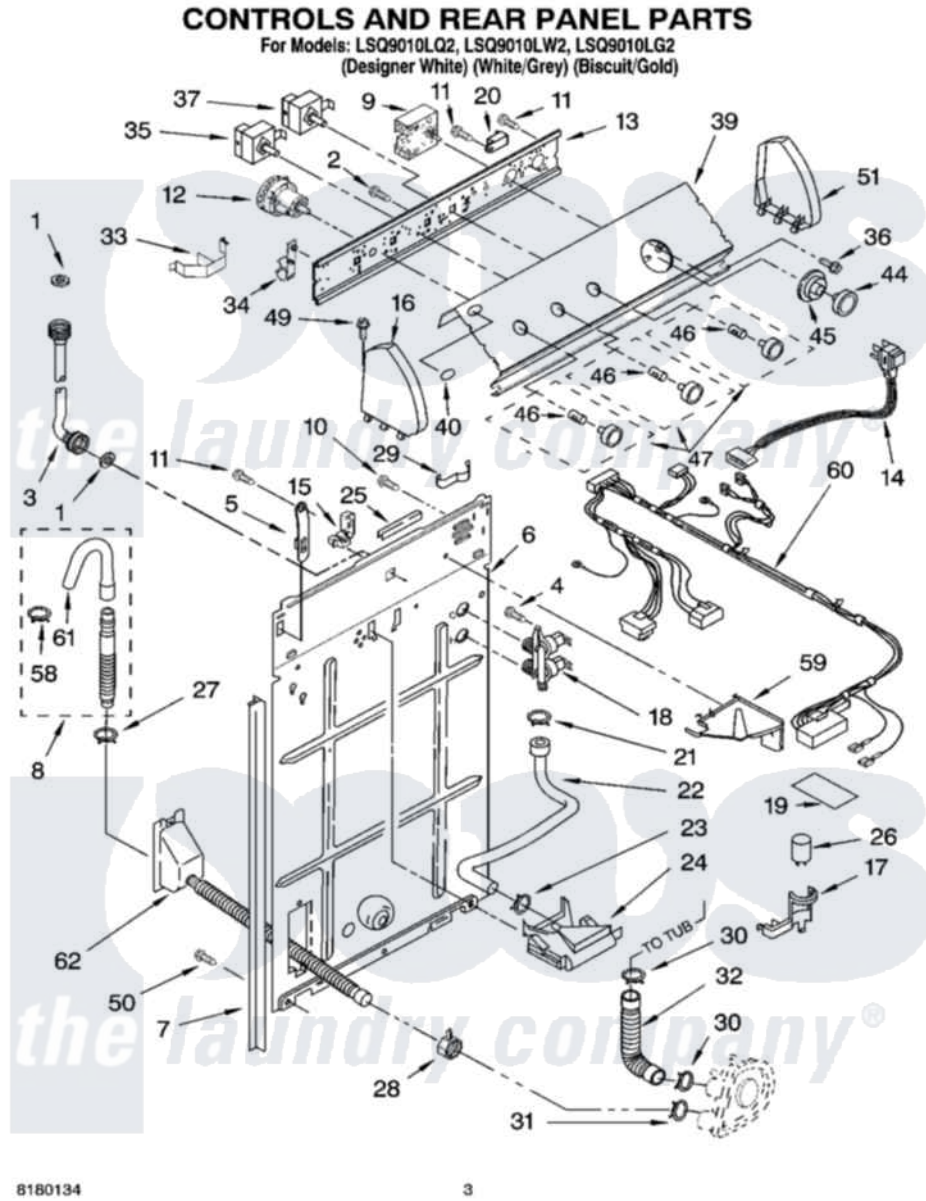

Whirlpool LSQ9010LQ2 02 - CONTROLS AND REAR PANEL PARTS

Whirlpool [Residential Whirlpool LSQ9010LQ2 Washer Parts](#) Parts Diagram 02 - CONTROLS AND REAR PANEL PARTS
Click on the part number to view part

Item	Original Part Number	Replaced By	Status	Part Description
1	3976300	16123		Washer Inlet-Hose Miscellaneous Parts Must be Ordered Separately.
2	3400073			Screw, Ground
3	3949374	89503		Hose-Inlet
"	3949375	89503		Hose-Inlet
4	9740848			Screw, Mixing Valve Mounting
5	8318255	8568314		Strap, Console
6	3357978			Panel, Rear
7	62747			Pad, Rear Panel
8	3951609	285664		Hose
"	661577	285666		Hose
"	3357090	285702		Hose
9	3951702			Timer, Control
10	3351614			Screw, Gearcase Cover Mounting
11	90767			Screw, 8A X 3/8 HeX Washer Head Tapping