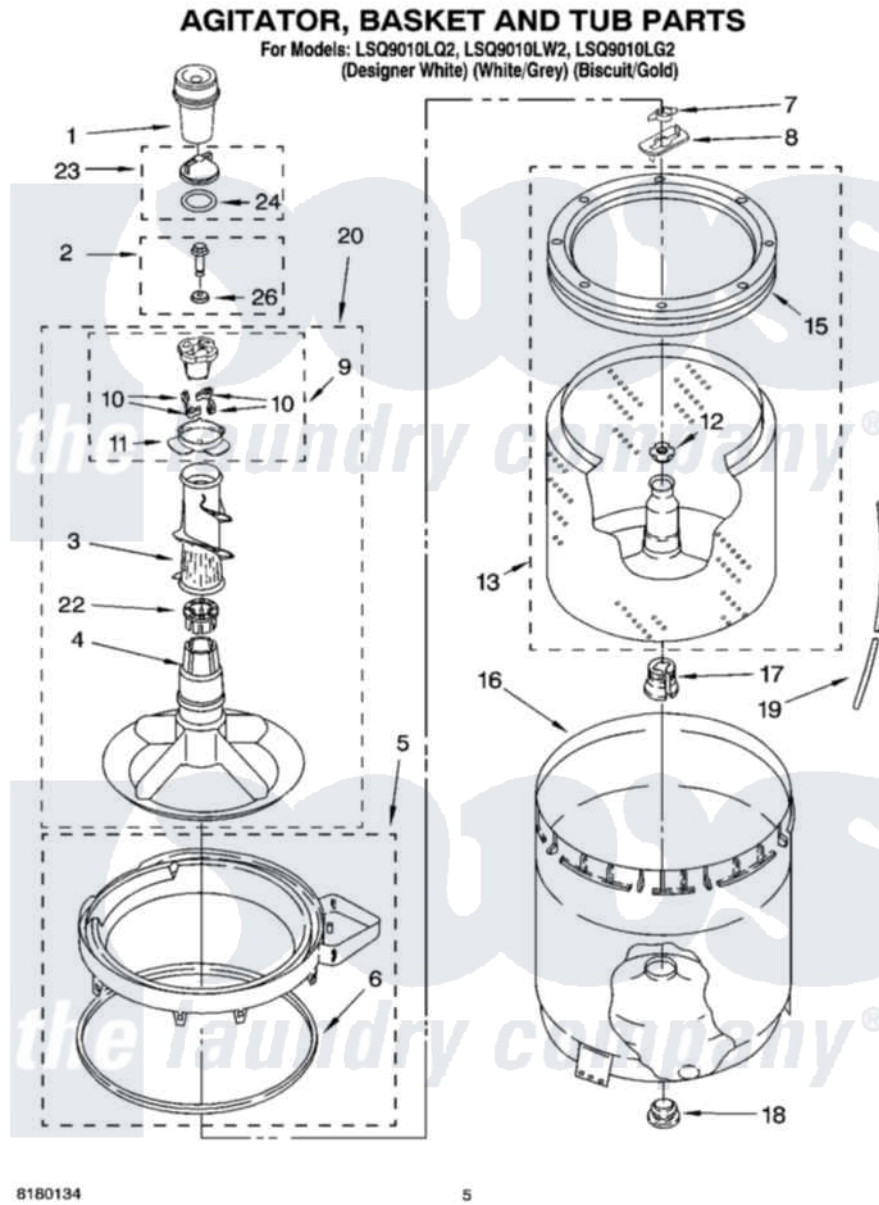

# Whirlpool LSQ9010LQ2 03 - AGITATOR, BASKET AND TUB PARTS

8180134

5

Whirlpool Residential Whirlpool LSQ9010LQ2 Washer Parts Parts Diagram 03 - AGITATOR, BASKET AND TUB PARTS

[Click on the part number to view part](#)

Item	Original Part Number	Replaced By	Status	Part Description
1	<a href="#">63580</a>			Dispenser, Fabric Softener
2	<a href="#">358237</a>			Screw And Washer
3	<a href="#">3363003</a>			Mover, Clothes
4	<a href="#">3951632</a>			Agitator
5	8528150	<a href="#">W10445870</a>		Ring-Tub
6	<a href="#">3976308</a>			Gasket, Tub Ring
7	<a href="#">3354845</a>			Clip, Agitator
8	3355921	<a href="#">8543666</a>		Washer, Agitator
9	3951682	<a href="#">285809</a>		Cam-Agitator
10	3366877	<a href="#">80040</a>		Dog-Agitator
11	<a href="#">3952374</a>			Bearing, Driven Cam
12	<a href="#">21366</a>			Nut, Spanner
13	8526016	<a href="#">W10389328</a>		Clothes Container, Assembly
15	8519788	<a href="#">387240</a>		Ring, Balance
16	<a href="#">63849</a>			Strain Relief, Power Cord
17	<a href="#">389140</a>			Tub Block, Basket Drive

18	<a href="#">383727</a>		Gasket, Centerpodt
19	3347780	<a href="#">353244</a>	Hose, Pressure Switch
20	<a href="#">3951744</a>		Agitator Assembly
22	<a href="#">3951608</a>		Spacer, Thrust
23	3354733	<a href="#">W10074580</a>	Cap, Barrier
24	3348855	<a href="#">W10072840</a>	Fabric Softener
26	<a href="#">3949550</a>		Washer