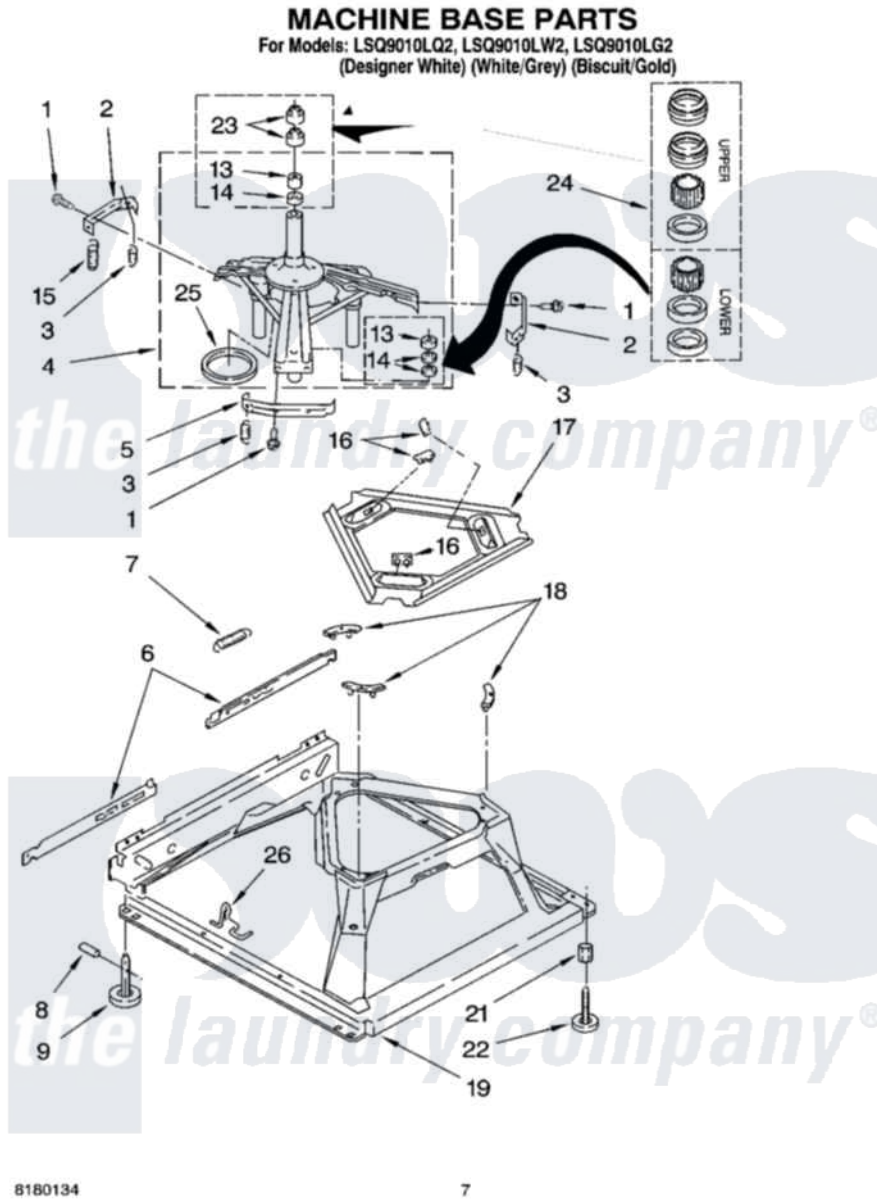

Whirlpool LSQ9010LQ2 04 - MACHINE BASE PARTS

Whirlpool [Residential Whirlpool LSQ9010LQ2 Washer Parts](#) Parts Diagram 04 - MACHINE BASE PARTS
Click on the part number to view part

Item	Original Part Number	Replaced By	Status	Part Description
1	3400076			Screw, Bracket Mounting
2	64067			Bracket, Spring Outer
3	63907			Spring, Suspension
4	3362087	280184		Support
5	64065			Bracket, Spring Outer
6	63466			Link, Leveling Mechanism
7	62597	8316845		Spring
8	62837			Pin, Knurled
9	62596	285244		Feet-Leveling
13	3347047	8546455		Bearing, Centerpost
14	357409	359449		Seal, Agitator Shaft
15	388492	W10250667		Spring, Counterweight
16	62568	285219		Pad
17	3946509			Plate, Suspension
18	3363660	285744		Pad
19	3946512	285771		Base

21	3359452		Nut, Lock
22	389102	W10001130	Foot, Leveling
23	356934	8577376	Seal, Centerpost
24	285203		Centerpost Bearing Kit
25	63134		Ring, Sound Deadening
26	63806	W10145155	Retainer, Suspension Spring