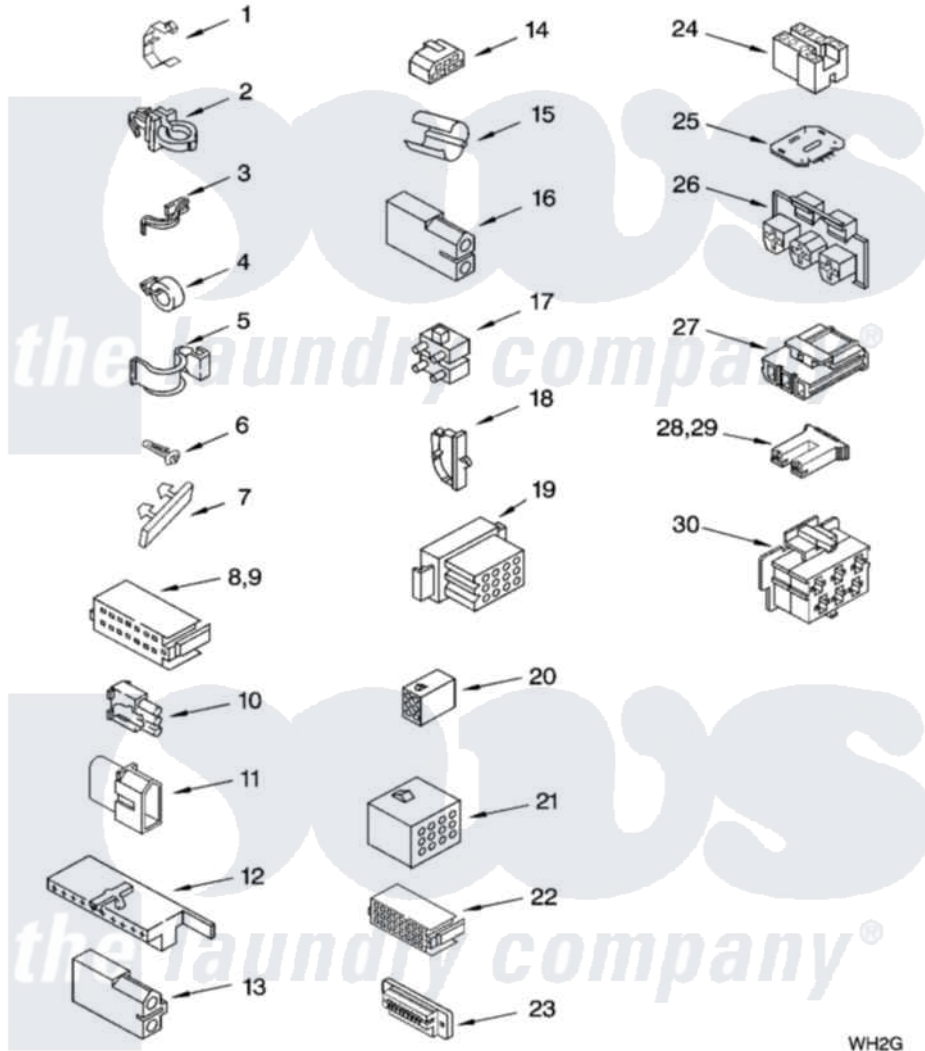

Whirlpool LSQ9010LQ2 06 - WIRING HARNESS PARTS

WIRING HARNESS PARTS

For Models: LSQ9010LQ2, LSQ9010LW2, LSQ9010LG2
(Designer White) (White/Grey) (Biscuit/Gold)

WH2G

8180134

9

Whirlpool [Residential Whirlpool LSQ9010LQ2 Washer Parts](#) Parts Diagram 06 - WIRING HARNESS PARTS
Click on the part number to view part

Item	Original Part Number	Replaced By	Status	Part Description
1	3349557			Retainer, Harness
2	388498		Not Available	Clip, Harness
3	3347812	8528351		Clip
4	3352501	8559320		Restraint, Hose
5	90016			Clip, Pressure Switch Hose
6	3390496	8281256		Clip, Harness
7	389379			Retainer, Side To Feature Panel
8	352090			Timer, Block Disconnect
9	352089			Timer, Block Disconnect
10	62889			Receptacle, Terminal
11	353424			Plug, Terminal
12	62505			Block, Disconnect
13	3348075			Block, Disconnect (Motor 3 Speed) (Use Term. 94613 Or 94614)
14	3347243			Block, Disconnect

15	63523		Harness, Protector
16	717252		Receptacle, Terminal
17	387566		Plug, Terminal (4-Way) (Power Cord) (Use M3 Screws)
18	3352944		Clip, Harness
19	3390423	Not Available	Block, Disconnect (12-Way) (Timer) (Use Term. 94613)
20	3347730	Not Available	Receptacle, (6-Way) (Use Term. 94613)
21	388818		Plug, Terminal (12-Way) (Use Term. 94613 Or 94614)
22	3369366	Not Available	Timer, Block Disconnect (Black) (Amp) (Use Term. 3369365)
23	3349494		Connector, Etc
24	60687		Connector, Relay (Use Term. 308569)
25	3407125	3955728	Control, Etc
26	3948617	2172937	Connector
27	3360056		Connector
28	3354925		Block, Connector
29	3354926		Block, Connector
30	3948615	Not Available	Connector (T.P.A.) (6-Circuit) (Temp. Switch) (Use Term. 3948619 OR 3948620.)