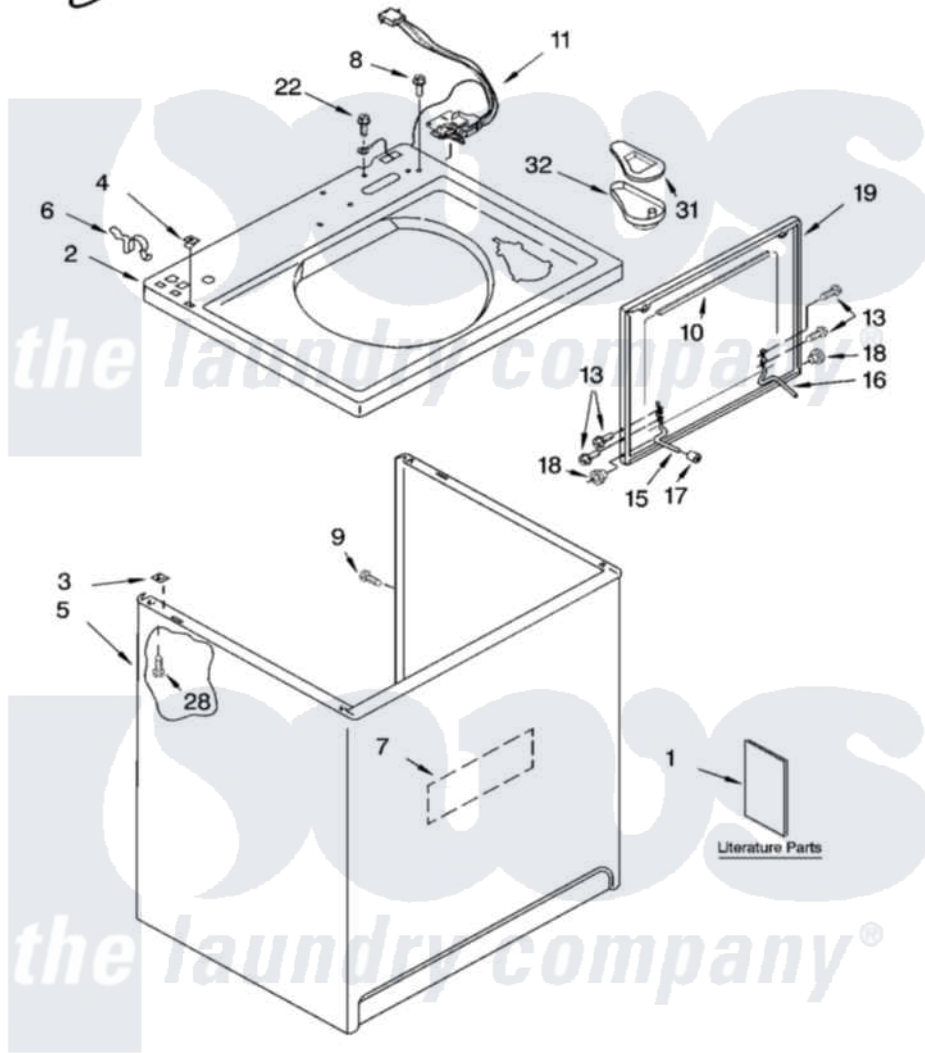

Whirlpool LSQ9010LW2 01 - TOP AND CABINET PARTS

TOP AND CABINET PARTS

For Models: LSQ9010LQ2, LSQ9010LW2, LSQ9010LG2
(Designer White) (White/Grey) (Biscuit/Gold)

AUTOMATIC
WASHER

10-03 Litho in U.S.A. (dtd)

1

Part No. 8180134

[Whirlpool Residential Whirlpool LSQ9010LW2 Washer Parts](#) Parts Diagram 01 - TOP AND CABINET PARTS
Click on the part number to view part

Item	Original Part Number	Replaced By	Status	Part Description
1	LIT3956025		Not Available	Literature Parts (Installation Instructions)
"	LIT3955899		Not Available	Literature Parts (Feature Sheet)
"	LIT3955869			Literature Parts
"	LIT3956257		Not Available	Literature Parts (Energy Guide)
"	LIT3955499		Not Available	Literature Parts (Wiring Diagram)
"	N/A		Not Available	Following May Be Purchased DO-IT-YOURSELF REPAIR MANUALS
"	LIT4313896	4313896		Do-It-Yourself Repair Manuals
2	3955792			Top
"	3955793			Top
3	62750			Spacer, Cabinet To Top (4)
4	357213			Nut, Push-In
5	63424			Cabinet
"	3954357			Cabinet

6	62780		Clip, Top And Cabinet And Rear Panel
7	3976348		Absorber, Sound
8	3400611		Screw And Washer, Lid Switch
9	3357011	308685	Side Trim)
10	8054939		Seal, Lid
11	8054980		Switch, Lid
13	355274	W10119828	Screw, Lid Hinge Mounting
15	8055257		Hinge, Lid
16	8055256		Hinge, Lid
17	19119		Bumper, Lid Hinge
18	8319539		Bearing, Lid Hinge
19	3956016	3957547	Lid
"	3956017	3957548	Lid
22	3351614		Screw, Gearcase Cover Mounting
28	3390631		Screw, 10-16 X 3/8
31	3955788		Cover, Dispenser
32	8519517		Dispenser, Bleach