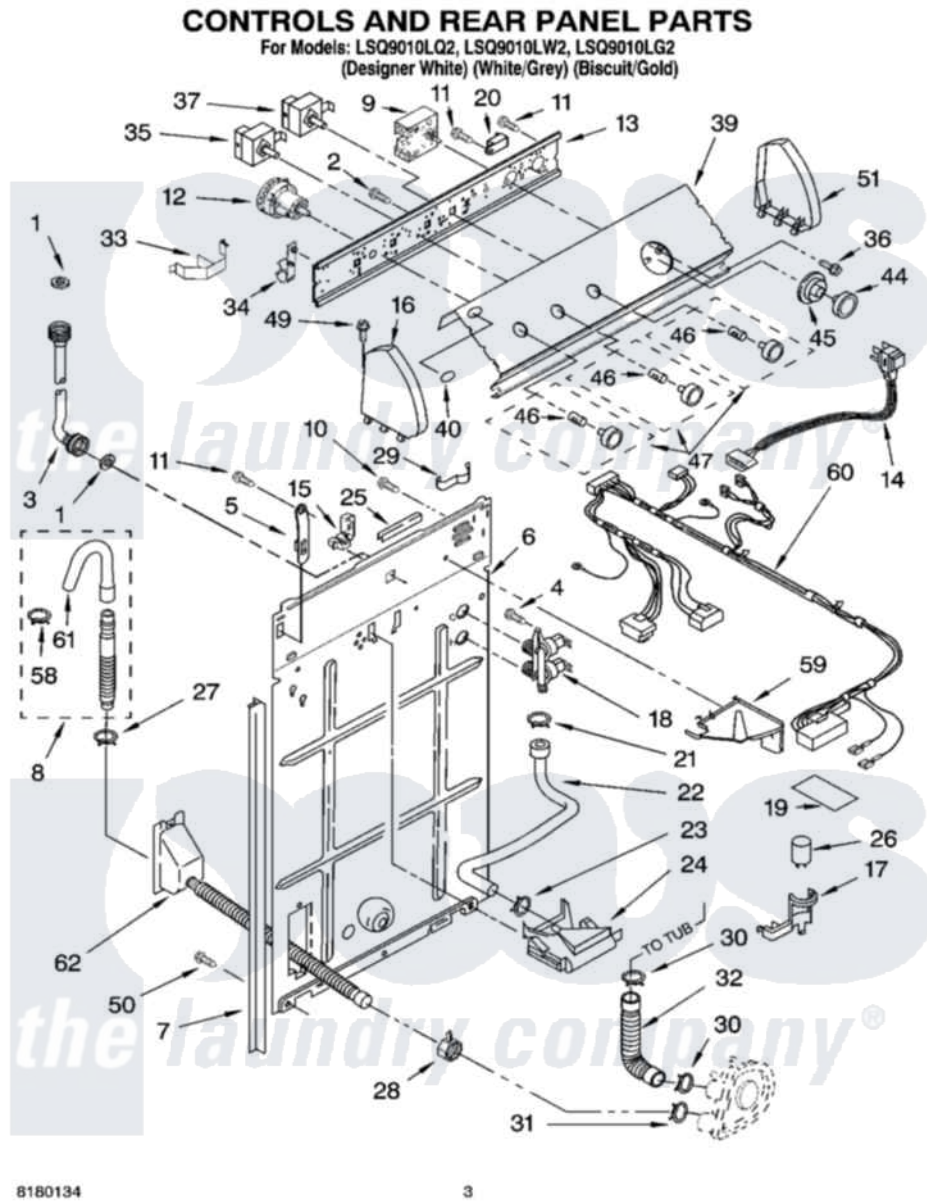

Whirlpool LSQ9010LW2 02 - CONTROLS AND REAR PANEL PARTS

Whirlpool Residential Whirlpool LSQ9010LW2 Washer Parts Parts Diagram 02 - CONTROLS AND REAR PANEL PARTS
 Click on the part number to view part

Item	Original Part Number	Replaced By	Status	Part Description
1	3976300	16123		Washer Inlet-Hose Miscellaneous Parts Must be Ordered Separately.
2	3400073			Screw, Ground
3	3949374	89503		Hose-Inlet
"	3949375	89503		Hose-Inlet
4	9740848			Screw, Mixing Valve Mounting
5	8318255	8568314		Strap, Console
6	3357978			Panel, Rear
7	62747			Pad, Rear Panel
8	3951609	285664		Hose
"	661577	285666		Hose
"	3357090	285702		Hose
9	3951702			Timer, Control
10	3351614			Screw, Gearcase Cover Mounting
11	90767			Screw, 8A X 3/8 HeX Washer Head Tapping