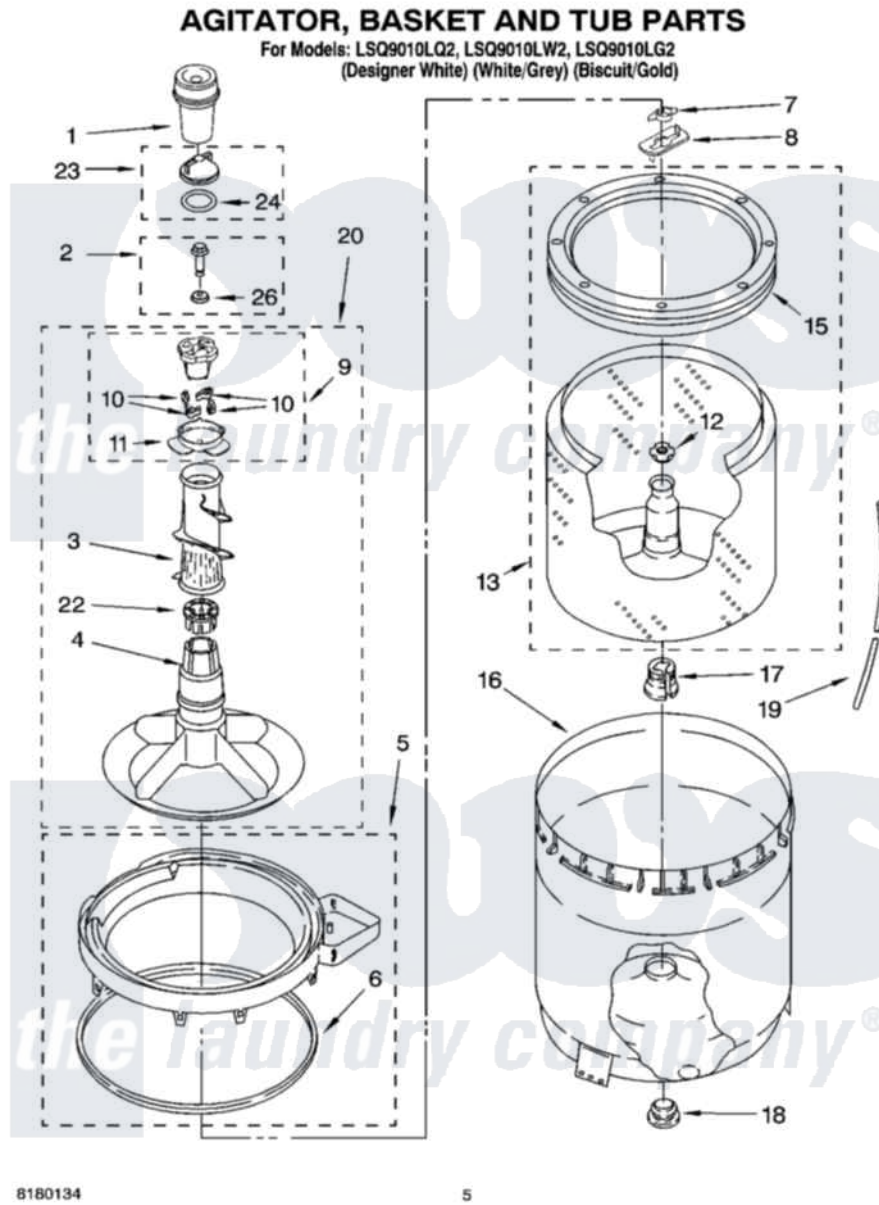

Whirlpool LSQ9010LW2 03 - AGITATOR, BASKET AND TUB PARTS

8180134

5

Whirlpool Residential Whirlpool LSQ9010LW2 Washer Parts Parts Diagram 03 - AGITATOR, BASKET AND TUB PARTS

Click on the part number to view part

| Item | Original Part Number | Replaced By | Status | Part Description |
|------|-------------------------|---------------------------|--------|-----------------------------|
| 1 | 63580 | | | Dispenser, Fabric Softener |
| 2 | 358237 | | | Screw And Washer |
| 3 | 3363003 | | | Mover, Clothes |
| 4 | 3951632 | | | Agitator |
| 5 | 8528150 | W10445870 | | Ring-Tub |
| 6 | 3976308 | | | Gasket, Tub Ring |
| 7 | 3354845 | | | Clip, Agitator |
| 8 | 3355921 | 8543666 | | Washer, Agitator |
| 9 | 3951682 | 285809 | | Cam-Agitator |
| 10 | 3366877 | 80040 | | Dog-Agitator |
| 11 | 3952374 | | | Bearing, Driven Cam |
| 12 | 21366 | | | Nut, Spanner |
| 13 | 8526016 | W10389328 | | Clothes Container, Assembly |
| 15 | 8519788 | 387240 | | Ring, Balance |
| 16 | 63849 | | | Strain Relief, Power Cord |
| 17 | 389140 | | | Tub Block, Basket Drive |

| | | | |
|----|-------------------------|---------------------------|-----------------------|
| 18 | 383727 | | Gasket, Centerpodt |
| 19 | 3347780 | 353244 | Hose, Pressure Switch |
| 20 | 3951744 | | Agitator Assembly |
| 22 | 3951608 | | Spacer, Thrust |
| 23 | 3354733 | W10074580 | Cap, Barrier |
| 24 | 3348855 | W10072840 | Fabric Softener |
| 26 | 3949550 | | Washer |