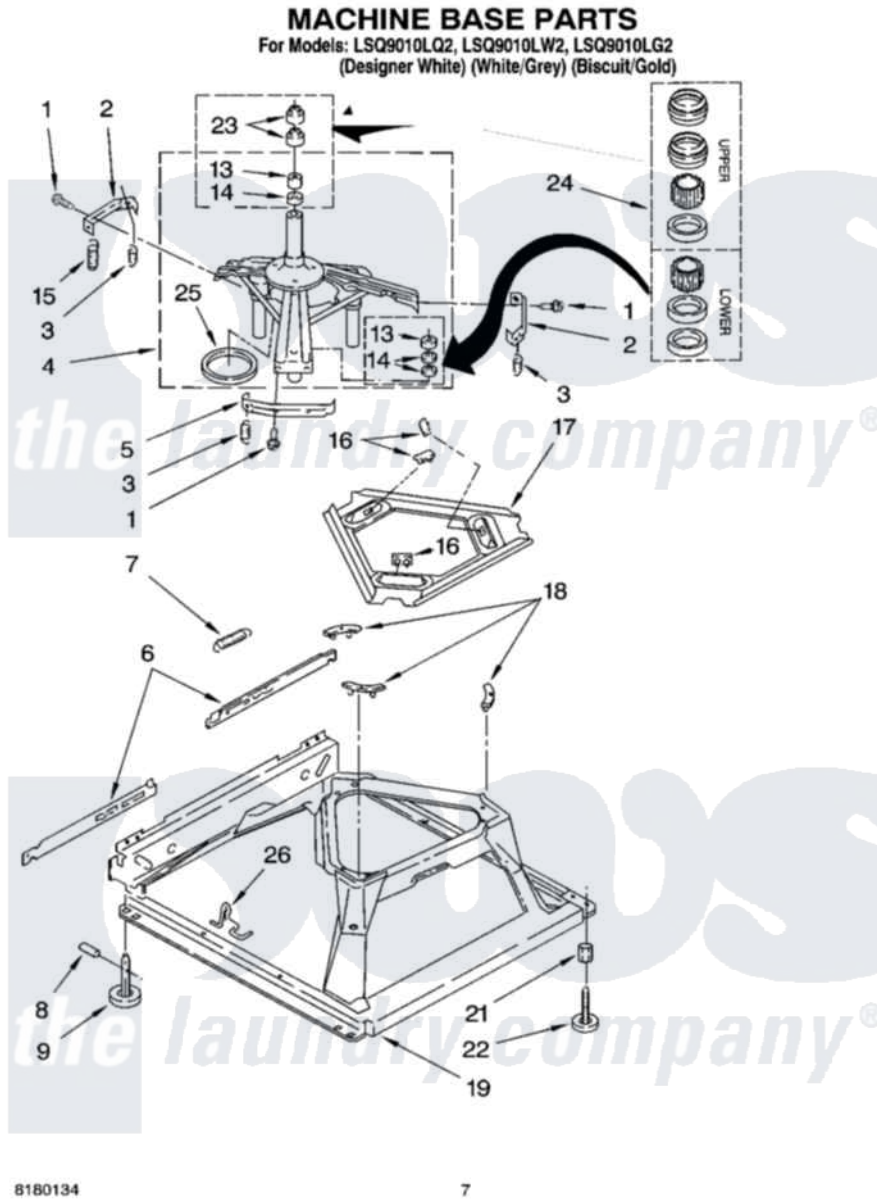

Whirlpool LSQ9010LW2 04 - MACHINE BASE PARTS

Whirlpool [Residential Whirlpool LSQ9010LW2 Washer Parts](#) Parts Diagram 04 - MACHINE BASE PARTS
Click on the part number to view part

Item	Original Part Number	Replaced By	Status	Part Description
1	3400076			Screw, Bracket Mounting
2	64067			Bracket, Spring Outer
3	63907			Spring, Suspension
4	3362087	280184		Support
5	64065			Bracket, Spring Outer
6	63466			Link, Leveling Mechanism
7	62597	8316845		Spring
8	62837			Pin, Knurled
9	62596	285244		Feet-Leveling
13	3347047	8546455		Bearing, Centerpost
14	357409	359449		Seal, Agitator Shaft
15	388492	W10250667		Spring, Counterweight
16	62568	285219		Pad
17	3946509			Plate, Suspension
18	3363660	285744		Pad
19	3946512	285771		Base

21	3359452		Nut, Lock
22	389102	W10001130	Foot, Leveling
23	356934	8577376	Seal, Centerpost
24	285203		Centerpost Bearing Kit
25	63134		Ring, Sound Deadening
26	63806	W10145155	Retainer, Suspension Spring