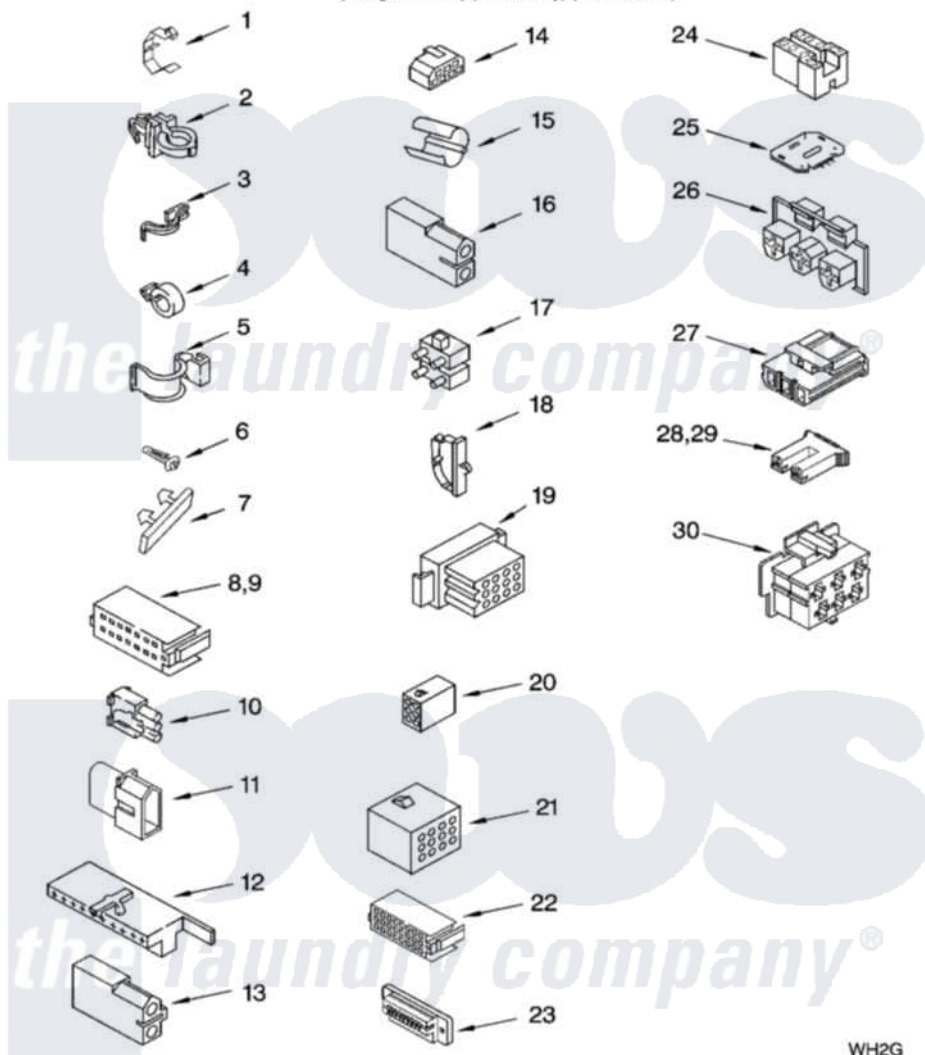

# Whirlpool LSQ9010LW2 06 - WIRING HARNESS PARTS

## WIRING HARNESS PARTS

For Models: LSQ9010LQ2, LSQ9010LW2, LSQ9010LG2  
(Designer White) (White/Grey) (Biscuit/Gold)

WH2G

8180134

9

Whirlpool Residential Whirlpool LSQ9010LW2 Washer Parts Parts Diagram 06 - WIRING HARNESS PARTS

[Click on the part number to view part](#)

Item	Original Part Number	Replaced By	Status	Part Description
1	<a href="#">3349557</a>			Retainer, Harness
2	388498		Not Available	Clip, Harness
3	3347812	<a href="#">8528351</a>		Clip
4	3352501	<a href="#">8559320</a>		Restraint, Hose
5	<a href="#">90016</a>			Clip, Pressure Switch Hose
6	3390496	<a href="#">8281256</a>		Clip, Harness
7	<a href="#">389379</a>			Retainer, Side To Feature Panel
8	<a href="#">352090</a>			Timer, Block Disconnect
9	<a href="#">352089</a>			Timer, Block Disconnect
10	<a href="#">62889</a>			Receptacle, Terminal
11	<a href="#">353424</a>			Plug, Terminal
12	<a href="#">62505</a>			Block, Disconnect
13	3348075			Block, Disconnect (Motor 3 Speed) (Use Term. 94613 Or 94614)
14	<a href="#">3347243</a>			Block, Disconnect

15	<a href="#">63523</a>		Harness, Protector
16	<a href="#">717252</a>		Receptacle, Terminal
17	387566		Plug, Terminal (4-Way) (Power Cord) (Use M3 Screws)
18	<a href="#">3352944</a>		Clip, Harness
19	3390423	Not Available	Block, Disconnect (12-Way) (Timer) (Use Term. 94613)
20	3347730	Not Available	Receptacle, (6-Way) (Use Term. 94613)
21	388818		Plug, Terminal (12-Way) (Use Term. 94613 Or 94614)
22	3369366	Not Available	Timer, Block Disconnect (Black) (Amp) (Use Term. 3369365)
23	3349494		Connector, Etc
24	60687		Connector, Relay (Use Term. 308569)
25	3407125	<a href="#">3955728</a>	Control, Etc
26	3948617	<a href="#">2172937</a>	Connector
27	<a href="#">3360056</a>		Connector
28	<a href="#">3354925</a>		Block, Connector
29	<a href="#">3354926</a>		Block, Connector
30	3948615	Not Available	Connector (T.P.A.) (6-Circuit) (Temp. Switch) (Use Term. 3948619 OR 3948620.)