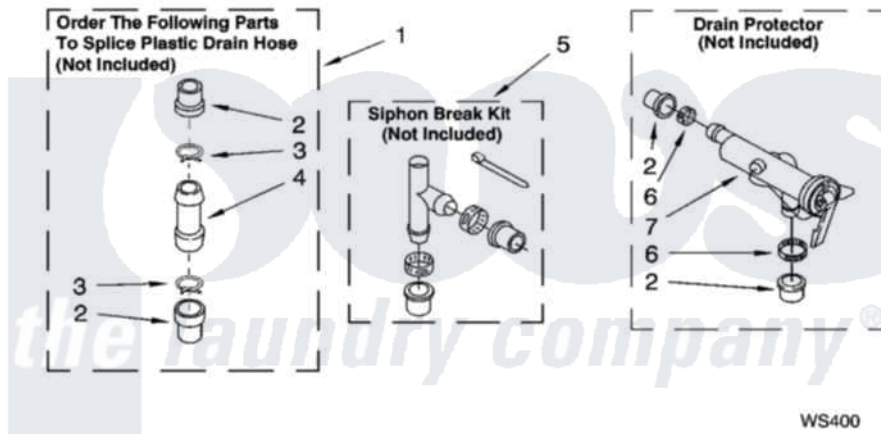

WATER SYSTEM PARTS
 For Models: LSQ9010LQ2, LSQ9010LW2, LSQ9010LG2
 (Designer White) (White/Grey) (Biscuit/Gold)

8180134

13

Whirlpool [Residential Whirlpool LSQ9010LW2 Washer Parts](#) Parts Diagram 09 - WATER SYSTEM PARTS
 Click on the part number to view part

Item	Original Part Number	Replaced By	Status	Part Description
1	285442			Water System Parts
2	285321			Water System Parts
3	370447	285655		Clamp, Hose
4	16272			Connector, Straight
5	285320			Water System Parts
6	65349	285655		Clamp, Hose
7	367031			Water System Parts