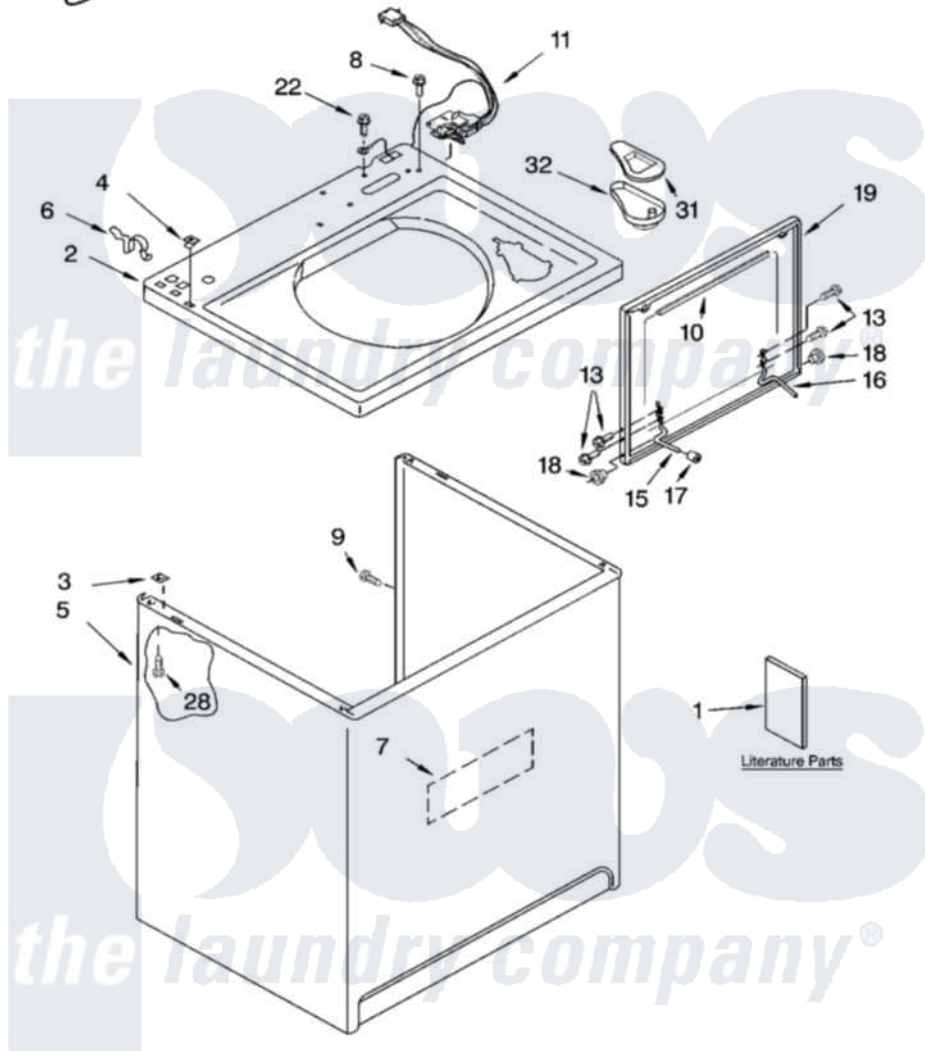

# Whirlpool LSQ9010LW3 01 - TOP AND CABINET PARTS

## TOP AND CABINET PARTS

For Models: LSQ9010LW3, LSQ9010LG3  
(White/Grey) (Biscuit/Gold)

AUTOMATIC  
WASHER

11-03 Litho in U.S.A. (drd)

1

Part No. 8180174

[Whirlpool Residential Whirlpool LSQ9010LW3 Washer Parts](#) Parts Diagram 01 - TOP AND CABINET PARTS