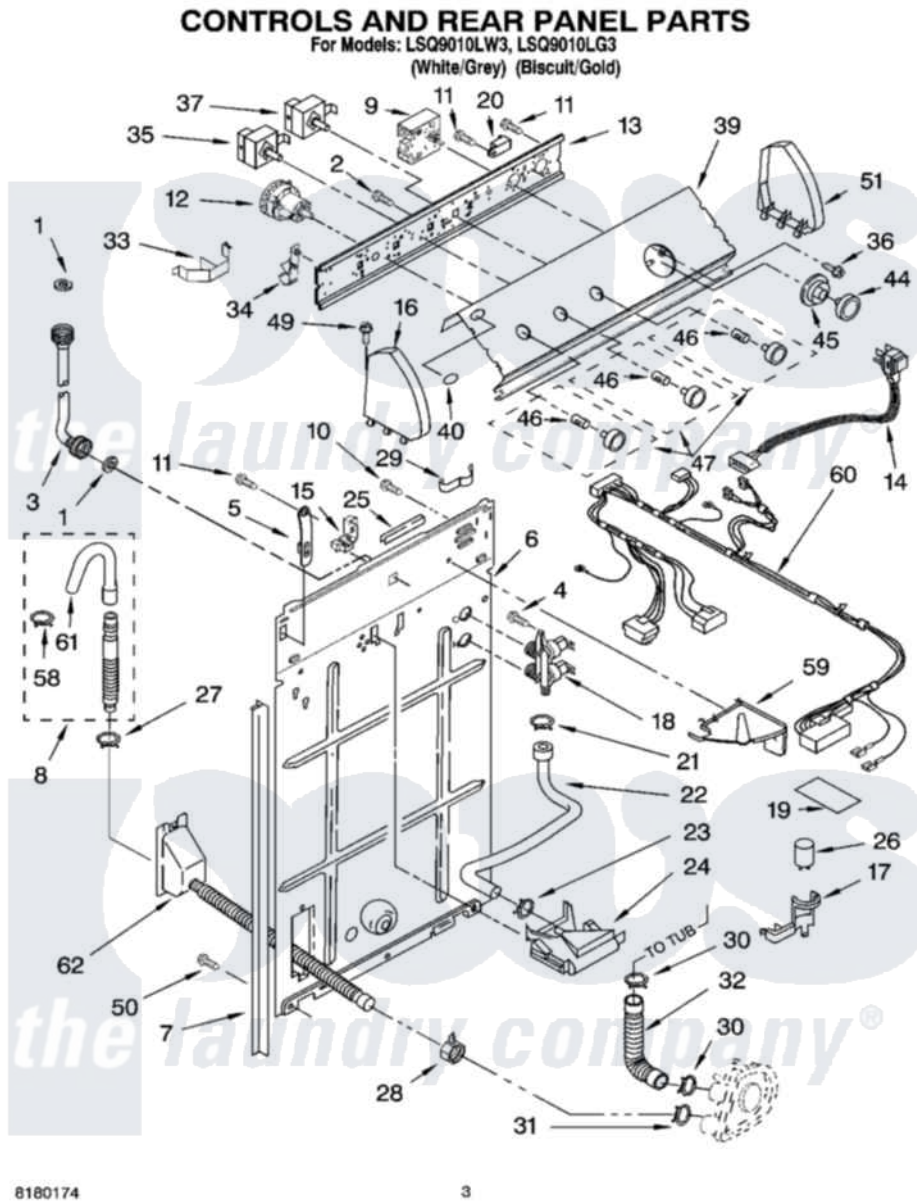

Whirlpool LSQ9010LW3 02 - CONTROLS AND REAR PANEL PARTS

Whirlpool Residential Whirlpool LSQ9010LW3 Washer Parts Parts Diagram 02 - CONTROLS AND REAR PANEL PARTS
Click on the part number to view part

Item	Original Part Number	Replaced By	Status	Part Description
1	3976300	16123		Washer Inlet-Hose Miscellaneous Parts Must be Ordered Separately.
2	3400073			Screw, Ground
3	3949374	89503		Hose-Inlet
"	3949375	89503		Hose-Inlet
4	9740848			Screw, Mixing Valve Mounting
5	8318255	8568314		Strap, Console
6	3357978			Panel, Rear
7	62747			Pad, Rear Panel
8	3951609	285664		Hose
"	661577	285666		Hose
"	3357090	285702		Hose
9	8541270			Timer, Control
10	3351614			Screw, Gearcase Cover Mounting
11	90767			Screw, 8A X 3/8 HeX Washer Head Tapping