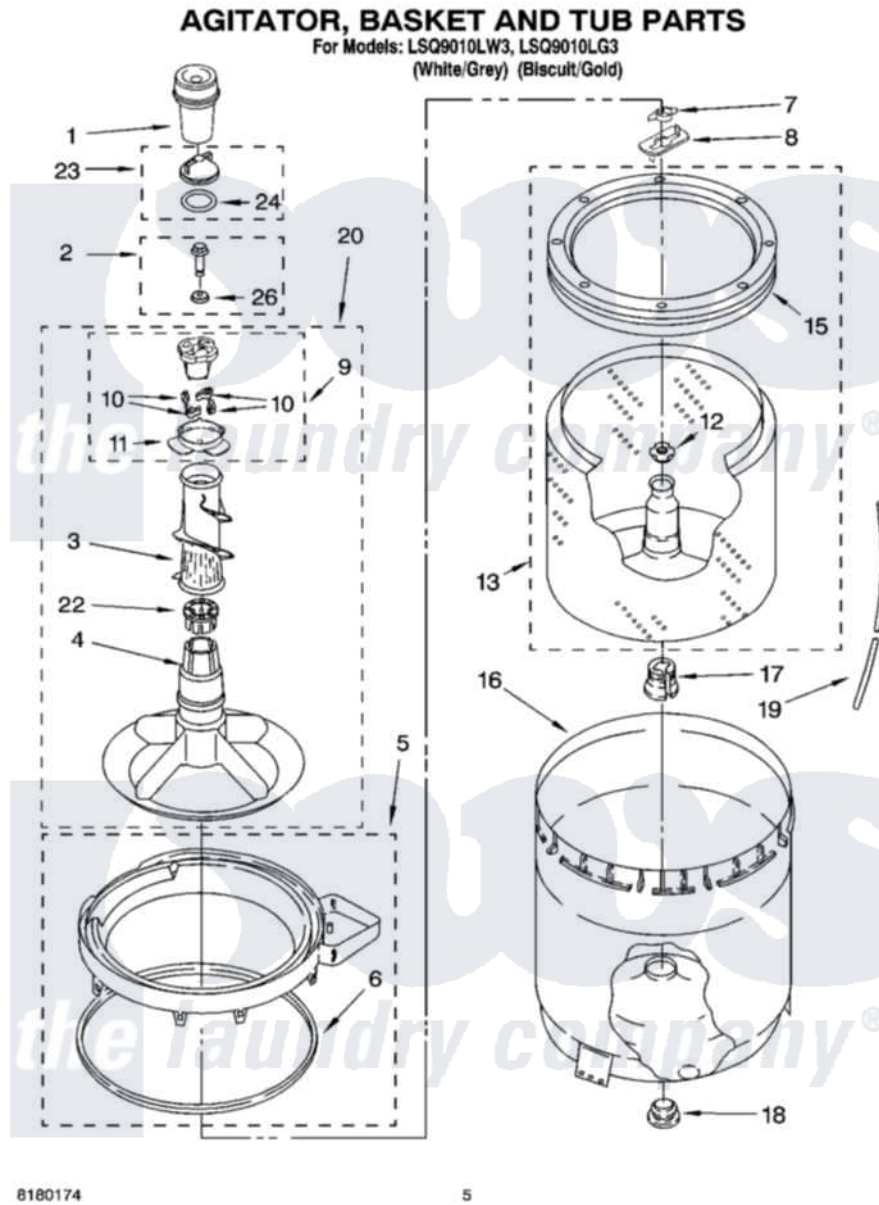

# Whirlpool LSQ9010LW3 03 - AGITATOR, BASKET AND TUB PARTS

8180174

5

Whirlpool Residential Whirlpool LSQ9010LW3 Washer Parts Parts Diagram 03 - AGITATOR, BASKET AND TUB PARTS

Click on the part number to view part

Item	Original Part Number	Replaced By	Status	Part Description
1	<a href="#">63580</a>			Dispenser, Fabric Softener
2	<a href="#">358237</a>			Screw And Washer
3	<a href="#">3363003</a>			Mover, Clothes
4	<a href="#">3951632</a>			Agitator
5	8528150	<a href="#">W10445870</a>		Ring-Tub
6	<a href="#">3976308</a>			Gasket, Tub Ring
7	<a href="#">3354845</a>			Clip, Agitator
8	3355921	<a href="#">8543666</a>		Washer, Agitator
9	3951682	<a href="#">285809</a>		Cam-Agitator
10	3366877	<a href="#">80040</a>		Dog-Agitator
11	<a href="#">3952374</a>			Bearing, Driven Cam
12	<a href="#">21366</a>			Nut, Spanner
13	8526016	<a href="#">W10389328</a>		Clothes Container, Assembly
15	8519788	<a href="#">387240</a>		Ring, Balance
16	<a href="#">63849</a>			Strain Relief, Power Cord
17	<a href="#">389140</a>			Tub Block, Basket Drive

18	<a href="#">383727</a>		Gasket, Centerpodt
19	3347780	<a href="#">353244</a>	Hose, Pressure Switch
20	<a href="#">3951744</a>		Agitator Assembly
22	<a href="#">3951608</a>		Spacer, Thrust
23	3354733	<a href="#">W10074580</a>	Cap, Barrier
24	3348855	<a href="#">W10072840</a>	Fabric Softener
26	<a href="#">3949550</a>		Washer