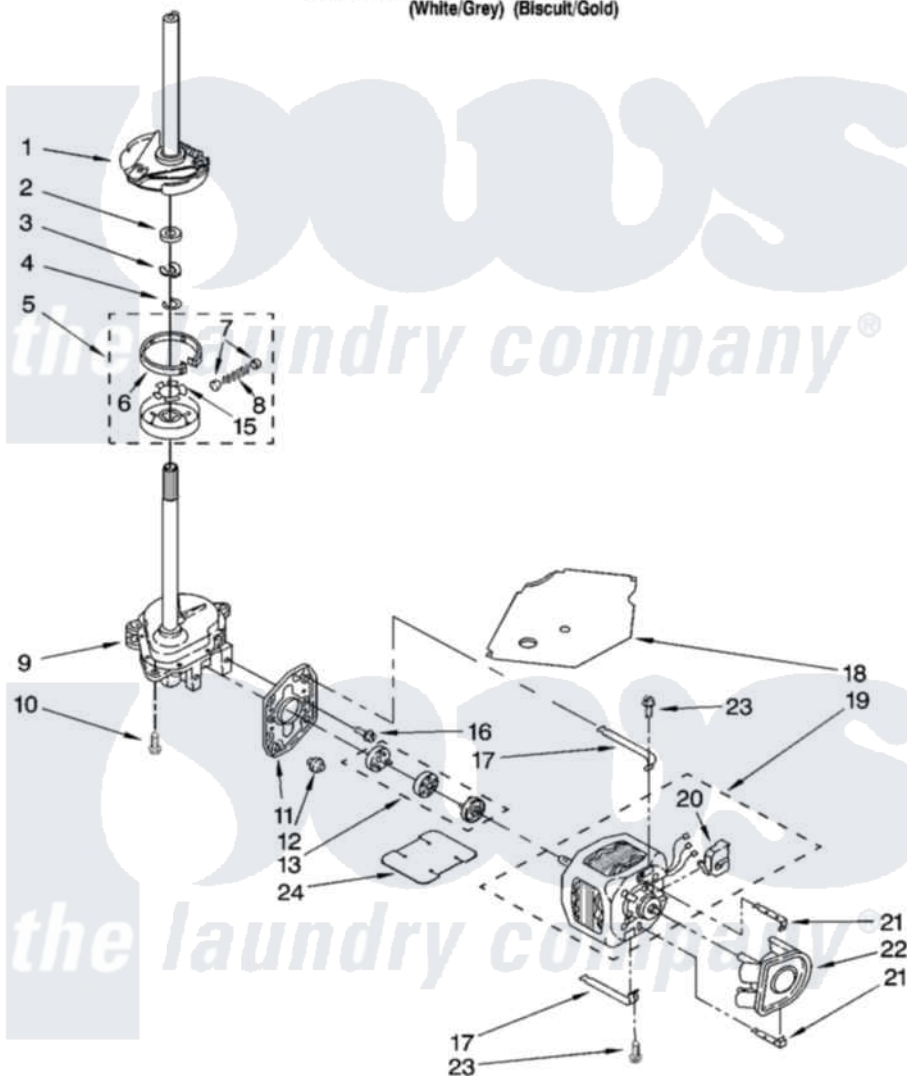

Whirlpool LSQ9010LW3 05 - BRAKE, CLUTCH, GEARCASE, MOTOR AND PUMP PARTS

BRAKE, CLUTCH, GEARCASE, MOTOR AND PUMP PARTS

For Models: LSQ9010LW3, LSQ9010LG3
(White/Grey) (Biscuit/Gold)

8

8180174

Whirlpool [Residential Whirlpool LSQ9010LW3 Washer Parts](#) Parts Diagram 05 - BRAKE, CLUTCH, GEARCASE, MOTOR AND PUMP PARTS
Click on the part number to view part

Item	Original Part Number	Replaced By	Status	Part Description
1	388952	285792		Basketdrive
2	63292			Washer, Spin Tube Thrust
3	62697	W10080230		Ring, Spin Tube Support
4	63283	285353		Ring
5	3951311	285785		Clutch
6	3951308	285790		Lining
7	62646			Cap, Clutch Spring
8	3946792			Spring And Damper Assembly
9	3360630	3360629		Gearcase
10	3357334	3400516		Screw Anti-Rattle
11	62611			Plate, Motor Mount To Gearcase
12	62691			Grommet, Motor
13	285753	285753A		Coupling
15	3355454			Clip, Main Drive

16	3400516		Screw Anti-Rattle
17	3349637	W10086010	Retainer, Motor
18	3362089		Shield, Tub To Motor
19	8528157	661600	Motor, Main Drive
20	3952056		Switch, Main Drive Motor
21	8546127		Retainer, Pump
22	3363394		Pump
23	3387485	273556	Screw, 10-16 X 5/8
24	3946532		Shield, Motor