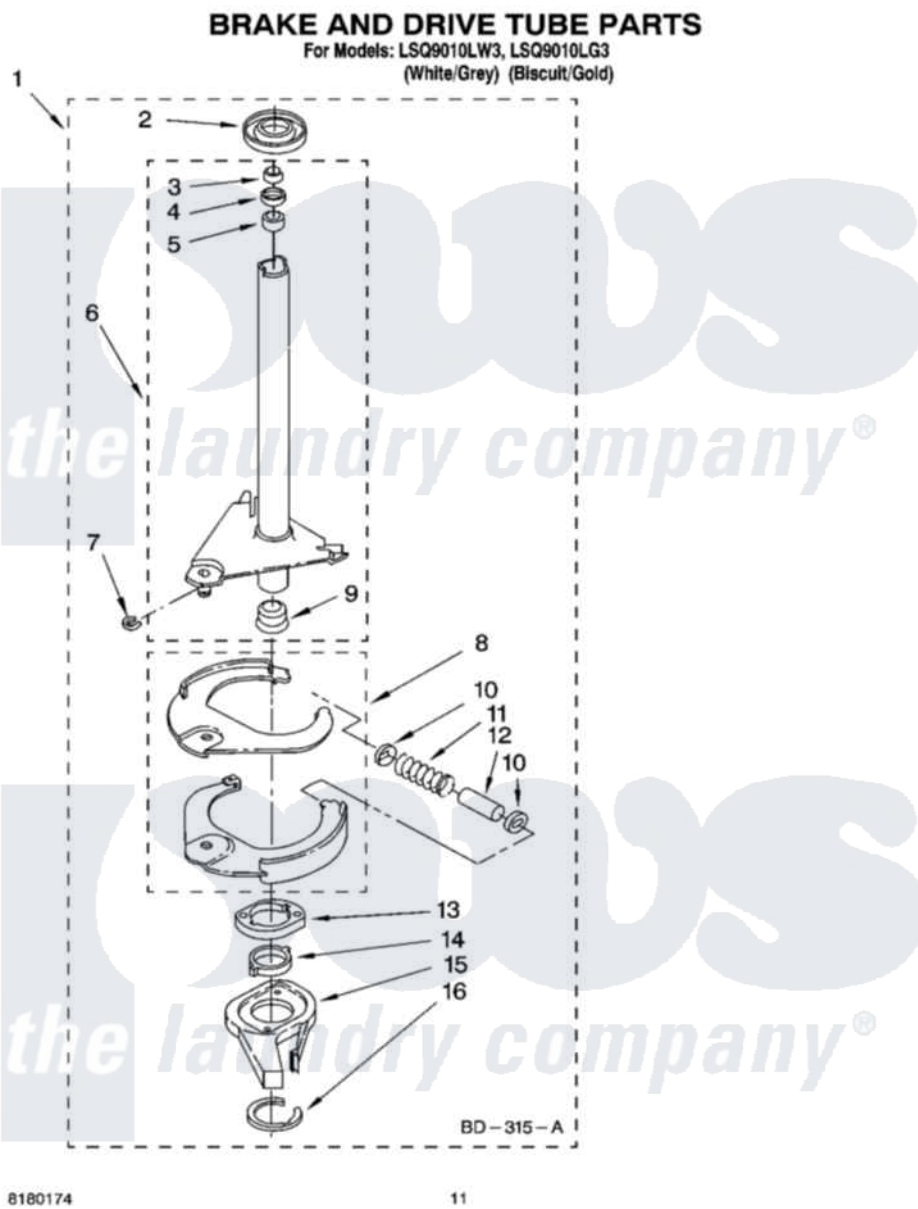

Whirlpool LSQ9010LW3 07 - BRAKE AND DRIVE TUBE PARTS

8180174

11

Whirlpool [Residential Whirlpool LSQ9010LW3 Washer Parts](#) Parts Diagram 07 - BRAKE AND DRIVE TUBE PARTS
Click on the part number to view part

Item	Original Part Number	Replaced By	Status	Part Description
1	388952	285792		Basketdrive
2	62658			Ring, Thrust
3	91939			Seal, Shaft
4	356427			Seal, Spin Pinion
5	356937			Spacer, Drive Tube
6	64027	64208		Tube-Spin
7	64035	W10083190		Ring, Retaining
8	64232	285438		Shoe-Brake
9	62703	8546462		"T" Bearing, Spin Tube
10	62648	285658		Sleeve
11	387806		Not Available	Spring, Brake
12	62909	285658		Sleeve
13	63023	8546461		Cam, Brake Release
14	63022			Sleeve, Cam
15	64194	285790		Lining
16	90368	W10083200		Ring, Retaining

" N/A

Not Available

FOLLOWING PARTS NOT
ILLUSTRATED

" [285208](#)

Lubricant