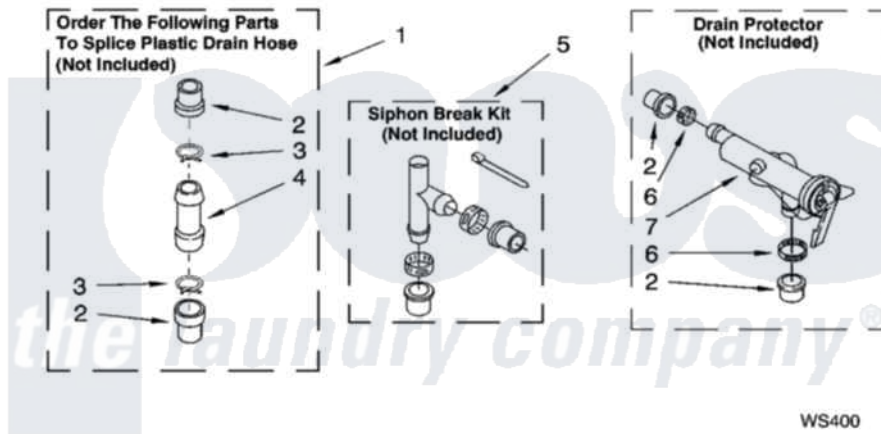

**WATER SYSTEM PARTS**

For Models: LSQ9010LW3, LSQ9010LG3  
(White/Grey) (Biscuit/Gold)

8180174

13

Whirlpool [Residential Whirlpool LSQ9010LW3 Washer Parts](#) Parts Diagram 09 - WATER SYSTEM PARTS  
Click on the part number to view part

Item	Original Part Number	Replaced By	Status	Part Description
1	<a href="#">285442</a>			Water System Parts
2	<a href="#">285321</a>			Water System Parts
3	370447	<a href="#">285655</a>		Clamp, Hose
4	<a href="#">16272</a>			Connector, Straight
5	<a href="#">285320</a>			Water System Parts
6	65349	<a href="#">285655</a>		Clamp, Hose
7	<a href="#">367031</a>			Water System Parts