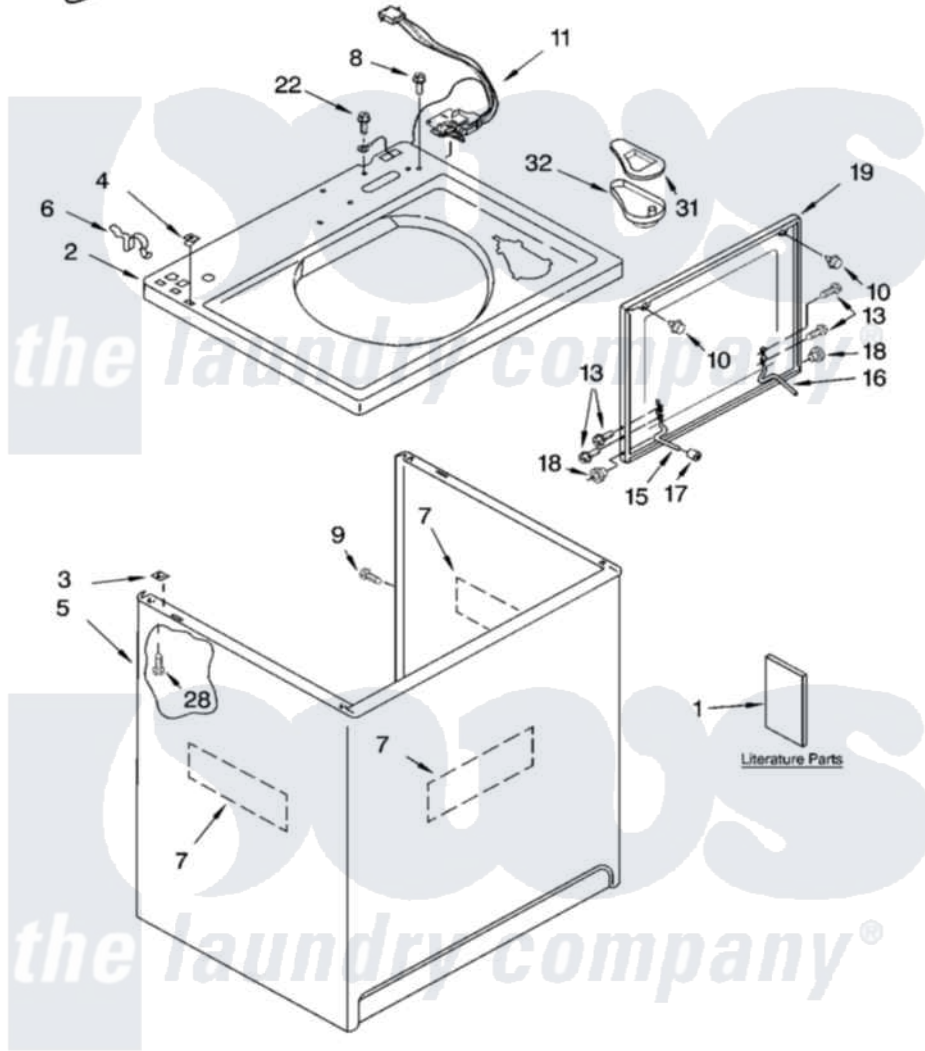

Whirlpool LSQ9010PG0 01 - TOP AND CABINET PARTS

TOP AND CABINET PARTS

For Models: LSQ9010PW0, LSQ9010PG0
(White/Grey) (Biscuit/Gold)

AUTOMATIC
WASHER

3-04 Litho in U.S.A. (drd)

1

Part No. 8180268

[Whirlpool Residential Whirlpool LSQ9010PG0 Washer Parts](#) Parts Diagram 01 - TOP AND CABINET PARTS

[Click on the part number to view part](#)

Item	Original Part Number	Replaced By	Status	Part Description
1	LIT3956025		Not Available	Literature Parts (Installation Instructions)
"	LIT3955907		Not Available	Literature Parts (Feature Sheet)
"	LIT3955869			Literature Parts
"	LIT3956911		Not Available	Literature Parts (Energy Guide)
"	LIT8557303		Not Available	Literature Parts (Wiring Diagram)
"	N/A		Not Available	Following May Be Purchased DO-IT-YOURSELF REPAIR MANUALS
"	LIT4313896	4313896		Do-It-Yourself Repair Manuals
2	3955792			Top
"	3955793			Top
3	62750			Spacer, Cabinet To Top (4)
4	357213			Nut, Push-In
5	63424			Cabinet
"	3954357			Cabinet

6	62780		Clip, Top And Cabinet And Rear Panel
7	3976348		Absorber, Sound
8	3400611		Screw And Washer, Lid Switch
9	3357011	308685	Side Trim)
10	9724509		Bumper, Lid
11	8054980		Switch, Lid
13	355274	W10119828	Screw, Lid Hinge Mounting
15	8055257		Hinge, Lid
16	8055256		Hinge, Lid
17	19119		Bumper, Lid Hinge
18	8319539		Bearing, Lid Hinge
19	8558398	W10193861	Lid
"	8558399	W10193862	Lid
22	3351614		Screw, Gearcase Cover Mounting
28	3390631		Screw, 10-16 X 3/8
31	3955788		Cover, Dispenser
32	8519517		Dispenser, Bleach