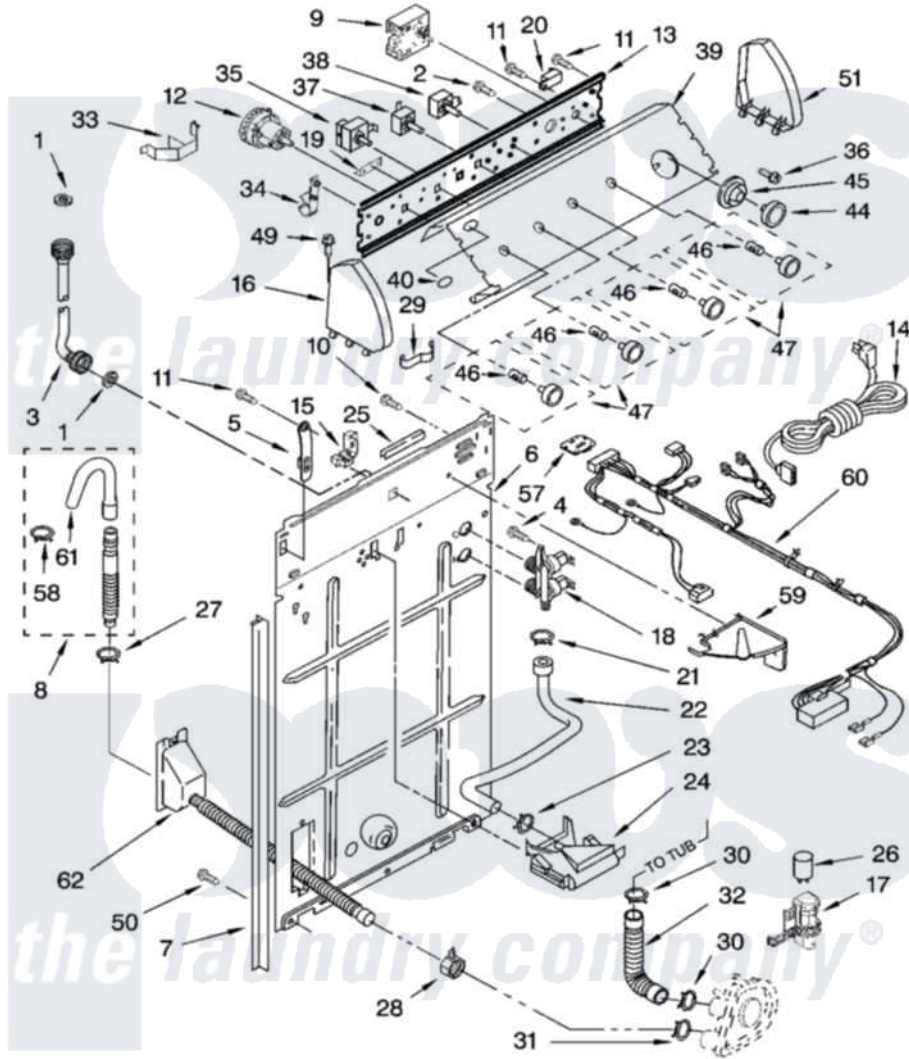

Whirlpool LSQ9010PG0 02 - CONTROLS AND REAR PANEL PARTS

CONTROLS AND REAR PANEL PARTS

For Models: LSQ9010PW0, LSQ9010PG0
(White/Grey) (Biscuit/Gold)

8180268

3

Whirlpool [Residential Whirlpool LSQ9010PG0 Washer Parts](#) Parts Diagram 02 - CONTROLS AND REAR PANEL PARTS
Click on the part number to view part

Item	Original Part Number	Replaced By	Status	Part Description
1	3976300	16123		Washer Inlet-Hose Miscellaneous Parts Must be Ordered Separately.
2	3400073			Screw, Ground
3	3949374	89503		Hose-Inlet
"	3949375	89503		Hose-Inlet
4	9740848			Screw, Mixing Valve Mounting
5	8318255	8568314		Strap, Console
6	3357978			Panel, Rear
7	62747			Pad, Rear Panel
8	3951609	285664		Hose
"	661577	285666		Hose
"	3357090	285702		Hose
9	8557301			Timer, Control
10	3351614			Screw, Gearcase Cover Mounting
11	90767			Screw, 8A X 3/8 HeX Washer Head Tapping