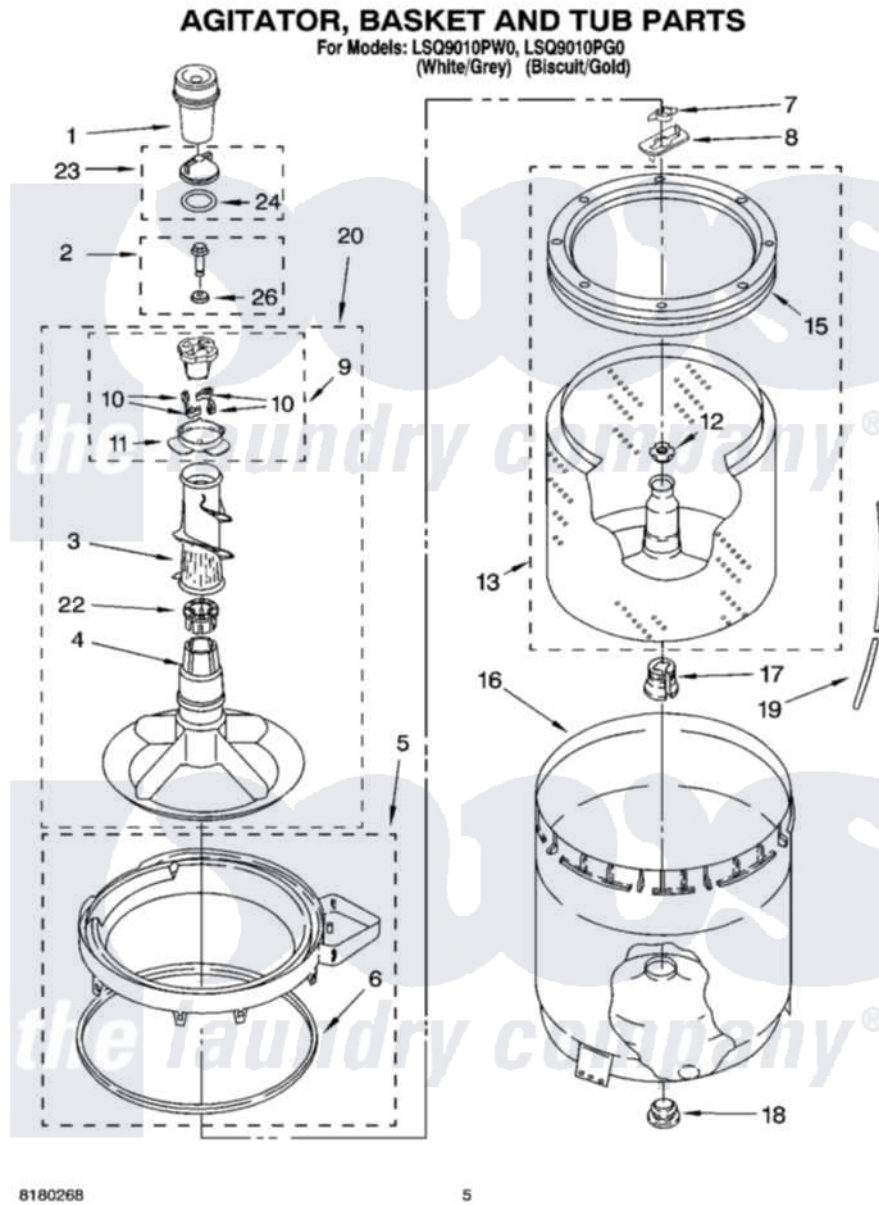

# Whirlpool LSQ9010PG0 03 - AGITATOR, BASKET AND TUB PARTS

8180268

5

Whirlpool Residential Whirlpool LSQ9010PG0 Washer Parts Parts Diagram 03 - AGITATOR, BASKET AND TUB PARTS

[Click on the part number to view part](#)

Item	Original Part Number	Replaced By	Status	Part Description
1	<a href="#">63580</a>			Dispenser, Fabric Softener
2	<a href="#">358237</a>			Screw And Washer
3	<a href="#">3363003</a>			Mover, Clothes
4	<a href="#">3951632</a>			Agitator
5	8528150	<a href="#">W10445870</a>		Ring-Tub
6	<a href="#">3976308</a>			Gasket, Tub Ring
7	<a href="#">3354845</a>			Clip, Agitator
8	3355921	<a href="#">8543666</a>		Washer, Agitator
9	3951682	<a href="#">285809</a>		Cam-Agitator
10	3366877	<a href="#">80040</a>		Dog-Agitator
11	<a href="#">3952374</a>			Bearing, Driven Cam
12	<a href="#">21366</a>			Nut, Spanner
13	8526016	<a href="#">W10389328</a>		Clothes Container, Assembly
15	8519788	<a href="#">387240</a>		Ring, Balance
16	<a href="#">63849</a>			Strain Relief, Power Cord
17	<a href="#">389140</a>			Tub Block, Basket Drive

18	<a href="#">383727</a>		Gasket, Centerpodt
19	3347780	<a href="#">353244</a>	Hose, Pressure Switch
20	<a href="#">3951744</a>		Agitator Assembly
22	<a href="#">3951608</a>		Spacer, Thrust
23	3354733	<a href="#">W10074580</a>	Cap, Barrier
24	3348855	<a href="#">W10072840</a>	Fabric Softener
26	<a href="#">3949550</a>		Washer