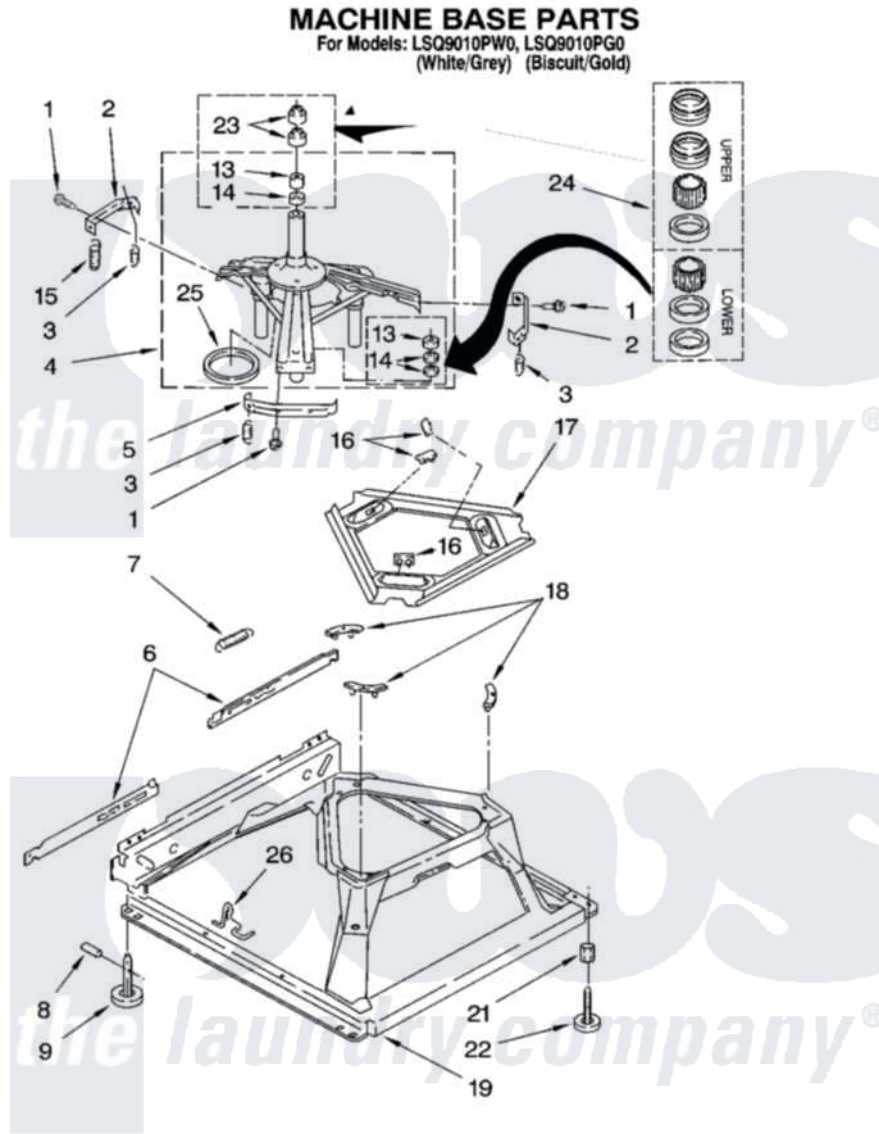

Whirlpool LSQ9010PG0 04 - MACHINE BASE PARTS

8180268

7

Whirlpool [Residential Whirlpool LSQ9010PG0 Washer Parts](#) Parts Diagram 04 - MACHINE BASE PARTS
Click on the part number to view part

Item	Original Part Number	Replaced By	Status	Part Description
1	3400076			Screw, Bracket Mounting
2	64067			Bracket, Spring Outer
3	63907			Spring, Suspension
4	3362087	280184		Support
5	64065			Bracket, Spring Outer
6	63466			Link, Leveling Mechanism
7	62597	8316845		Spring
8	62837			Pin, Knurled
9	62596	285244		Feet-Leveling
13	3347047	8546455		Bearing, Centerpost
14	357409	359449		Seal, Agitator Shaft
15	388492	W10250667		Spring, Counterweight
16	62568	285219		Pad
17	3946509			Plate, Suspension
18	3363660	285744		Pad
19	3946512	285771		Base

21	3359452		Nut, Lock
22	389102	W10001130	Foot, Leveling
23	356934	8577376	Seal, Centerpost
24	285203		Centerpost Bearing Kit
25	63134		Ring, Sound Deadening
26	63806	W10145155	Retainer, Suspension Spring