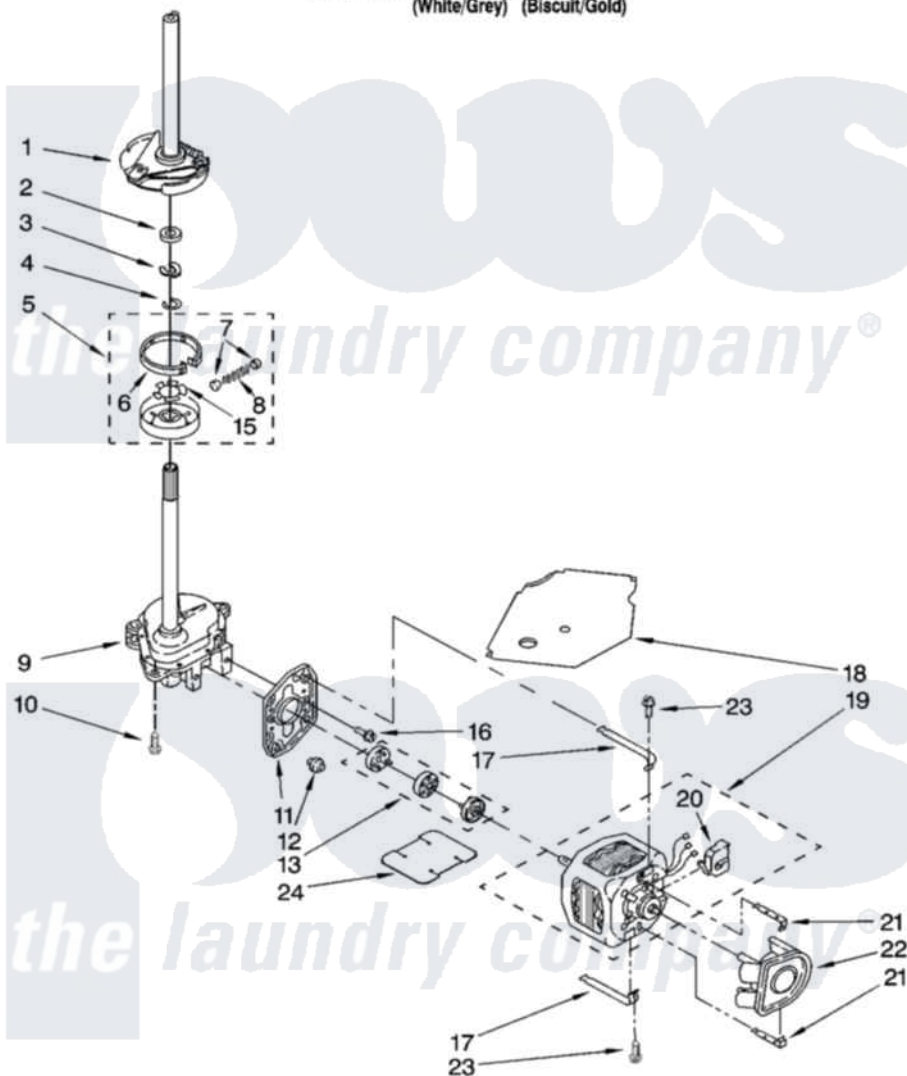

Whirlpool LSQ9010PG0 05 - BRAKE, CLUTCH, GEARCASE, MOTOR AND PUMP PARTS

BRAKE, CLUTCH, GEARCASE, MOTOR AND PUMP PARTS

For Models: LSQ9010PW0, LSQ9010PG0
(White/Grey) (Biscuit/Gold)

8

8180268

Whirlpool [Residential Whirlpool LSQ9010PG0 Washer Parts](#) Parts Diagram 05 - BRAKE, CLUTCH, GEARCASE, MOTOR AND PUMP PARTS
Click on the part number to view part

Item	Original Part Number	Replaced By	Status	Part Description
1	388952	285792		Basketdrive
2	63292			Washer, Spin Tube Thrust
3	62697	W10080230		Ring, Spin Tube Support
4	63283	285353		Ring
5	3951311	285785		Clutch
6	3951308	285790		Lining
7	62646			Cap, Clutch Spring
8	3946792			Spring And Damper Assembly
9	3360630	3360629		Gearcase
10	3357334	3400516		Screw Anti-Rattle
11	62611			Plate, Motor Mount To Gearcase
12	62691			Grommet, Motor
13	285753	285753A		Coupling
15	3355454			Clip, Main Drive

16	3400516		Screw Anti-Rattle
17	3349637	W10086010	Retainer, Motor
18	3362089		Shield, Tub To Motor
19	8528157	661600	Motor, Main Drive
20	3952056		Switch, Main Drive Motor
21	8546127		Retainer, Pump
22	3363394		Pump
23	3387485	273556	Screw, 10-16 X 5/8
24	3946532		Shield, Motor