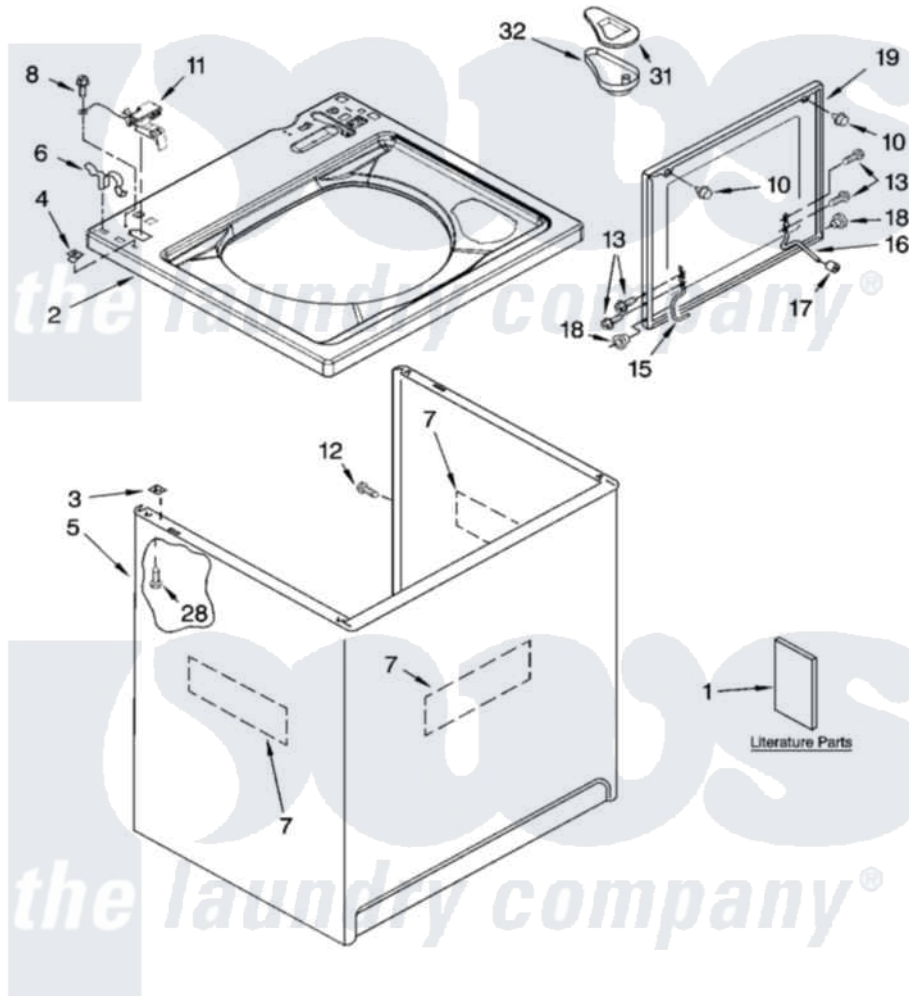

Whirlpool LSQ9010PG1 01 - TOP AND CABINET PARTS

TOP AND CABINET PARTS

For Models: LSQ9010PW1, LSQ9010PG1
(White/Grey) (Biscuit/Gold)

AUTOMATIC
WASHER

8-04 Litho in U.S.A. (dtd)

1

Part No. 8190502

[Whirlpool Residential Whirlpool LSQ9010PG1 Washer Parts](#) Parts Diagram 01 - TOP AND CABINET PARTS

[Click on the part number to view part](#)

Item	Original Part Number	Replaced By	Status	Part Description
1	3956025		Not Available	Installation Instructions
"	3955907		Not Available	Feature Sheet
"	3955869		Not Available	Use & Care Guide
"	3956911		Not Available	Energy Guide
"	8564019		Not Available	Wiring Diagram
"	N/A		Not Available	Following May Be Purchased DO-IT-YOURSELF REPAIR MANUALS
"	4313896			Do-It-Yourself Repair Manuals
2	8543451	8543447		Top
"	8543452	8543448		Top
3	62750			Spacer, Cabinet To Top (4)
4	357213			Nut, Push-In
5	63424			Cabinet
"	3954357			Cabinet
6	62780			Clip, Top And Cabinet And Rear Panel

7	3976348		Absorber, Sound
8	3351614		Screw, Gearcase Cover Mounting
10	9724509		Bumper, Lid
11	8318084		Switch, Lid
12	3357011	308685	Side Trim)
13	355274	W10119828	Screw, Lid Hinge Mounting
15	8559336	W10225136	Hinge 7 Pad Assembly
16	54583		Hinge, Lid
17	19119		Bumper, Lid Hinge
18	8319539		Bearing, Lid Hinge
19	8558398	W10193861	Lid
"	8558399	W10193862	Lid
28	3390631		Screw, 10-16 X 3/8
31	3955788		Cover, Dispenser
32	8519517		Dispenser, Bleach