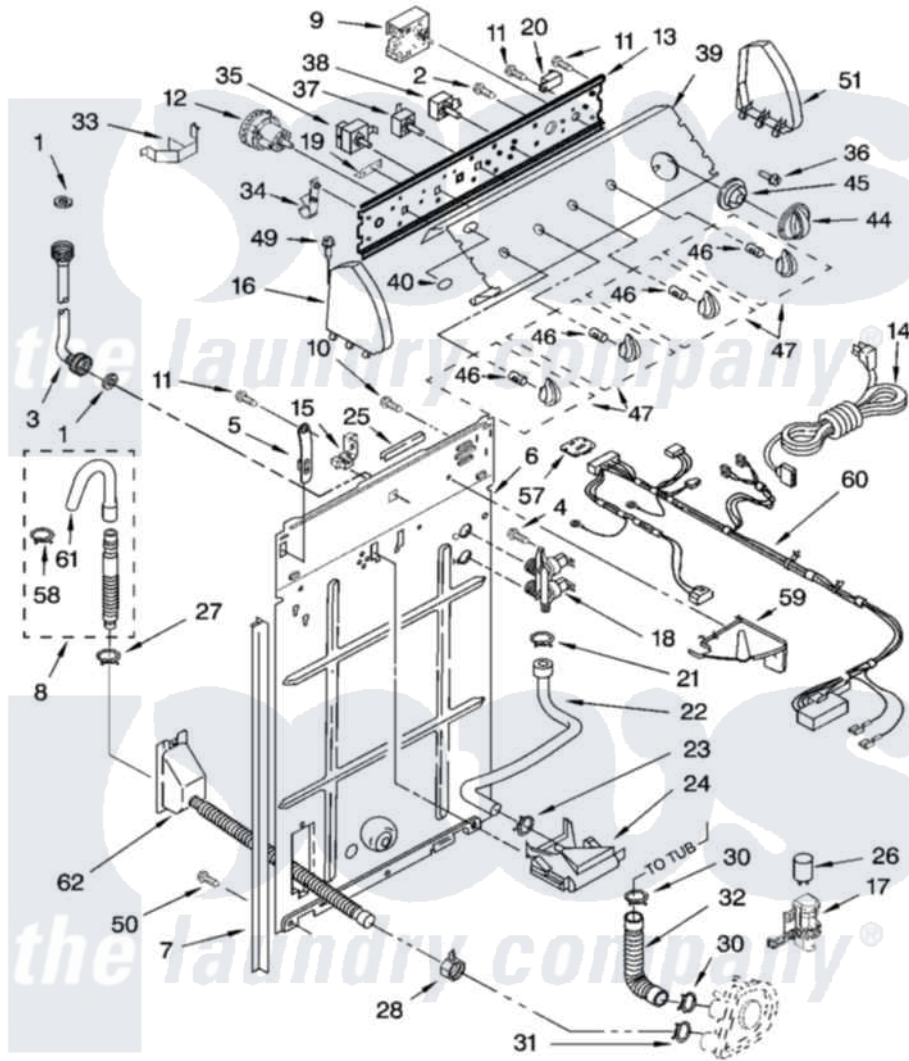

# Whirlpool LSQ9010PG1 02 - CONTROLS AND REAR PANEL PARTS

## CONTROLS AND REAR PANEL PARTS

For Models: LSQ9010PW1, LSQ9010PG1  
(White/Grey) (Biscuit/Gold)

8180502

3

Whirlpool [Residential Whirlpool LSQ9010PG1 Washer Parts](#) Parts Diagram 02 - CONTROLS AND REAR PANEL PARTS  
Click on the part number to view part

Item	Original Part Number	Replaced By	Status	Part Description
1	3976300	<a href="#">16123</a>		Washer Inlet-Hose Miscellaneous Parts Must be Ordered Separately.
2	<a href="#">3400073</a>			Screw, Ground
3	3949374	<a href="#">89503</a>		Hose-Inlet
"	3949375	<a href="#">89503</a>		Hose-Inlet
4	<a href="#">9740848</a>			Screw, Mixing Valve Mounting
5	8318255	<a href="#">8568314</a>		Strap, Console
6	<a href="#">3357978</a>			Panel, Rear
7	<a href="#">62747</a>			Pad, Rear Panel
8	3951609	<a href="#">285664</a>		Hose
"	661577	<a href="#">285666</a>		Hose
"	3357090	<a href="#">285702</a>		Hose
9	<a href="#">8557301</a>			Timer, Control
10	<a href="#">3351614</a>			Screw, Gearcase Cover Mounting
11	<a href="#">90767</a>			Screw, 8A X 3/8 HeX Washer Head Tapping