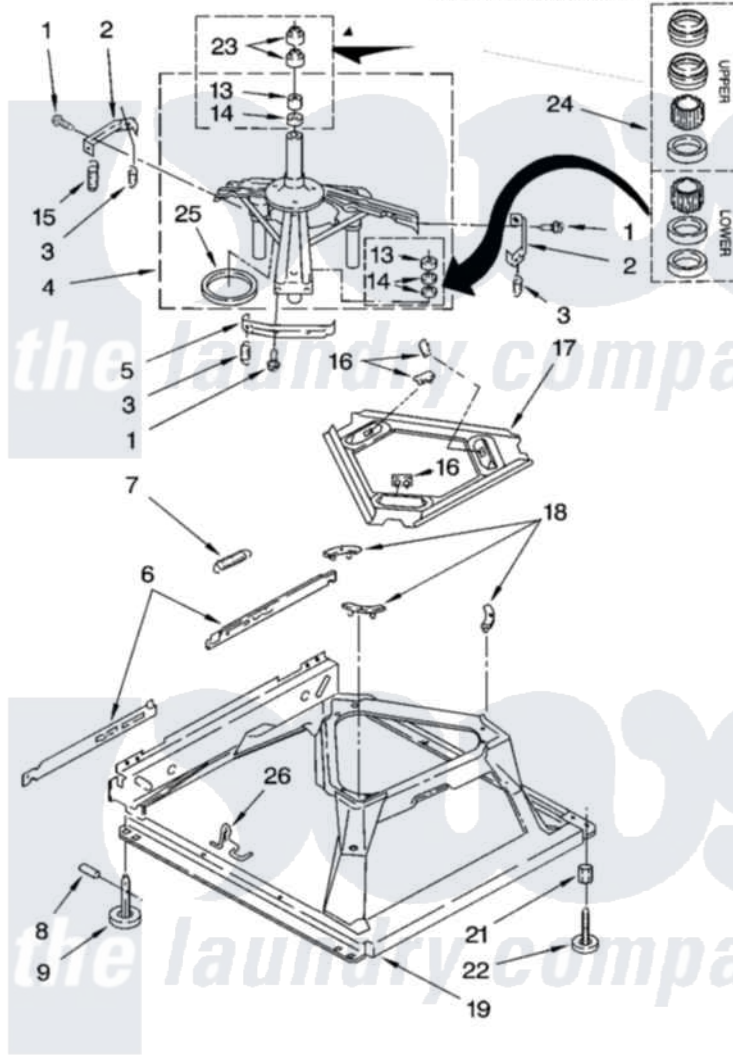

# Whirlpool LSQ9010PG1 04 - MACHINE BASE PARTS

## MACHINE BASE PARTS

For Models: LSQ9010PW1, LSQ9010PG1  
(White/Grey) (Biscuit/Gold)

8180502

7

Whirlpool [Residential Whirlpool LSQ9010PG1 Washer Parts](#) Parts Diagram 04 - MACHINE BASE PARTS  
Click on the part number to view part

Item	Original Part Number	Replaced By	Status	Part Description
1	<a href="#">3400076</a>			Screw, Bracket Mounting
2	<a href="#">64067</a>			Bracket, Spring Outer
3	<a href="#">63907</a>			Spring, Suspension
4	3362087	<a href="#">280184</a>		Support
5	<a href="#">64065</a>			Bracket, Spring Outer
6	<a href="#">63466</a>			Link, Leveling Mechanism
7	62597	<a href="#">8316845</a>		Spring
8	<a href="#">62837</a>			Pin, Knurled
9	62596	<a href="#">285244</a>		Feet-Leveling
13	3347047	<a href="#">8546455</a>		Bearing, Centerpost
14	357409	<a href="#">359449</a>		Seal, Agitator Shaft
15	388492	<a href="#">W10250667</a>		Spring, Counterweight
16	62568	<a href="#">285219</a>		Pad
17	<a href="#">3946509</a>			Plate, Suspension
18	3363660	<a href="#">285744</a>		Pad
19	3946512	<a href="#">285771</a>		Base

21	<a href="#">3359452</a>		Nut, Lock
22	389102	<a href="#">W10001130</a>	Foot, Leveling
23	356934	<a href="#">8577376</a>	Seal, Centerpost
24	<a href="#">285203</a>		Centerpost Bearing Kit
25	<a href="#">63134</a>		Ring, Sound Deadening
26	63806	<a href="#">W10145155</a>	Retainer, Suspension Spring