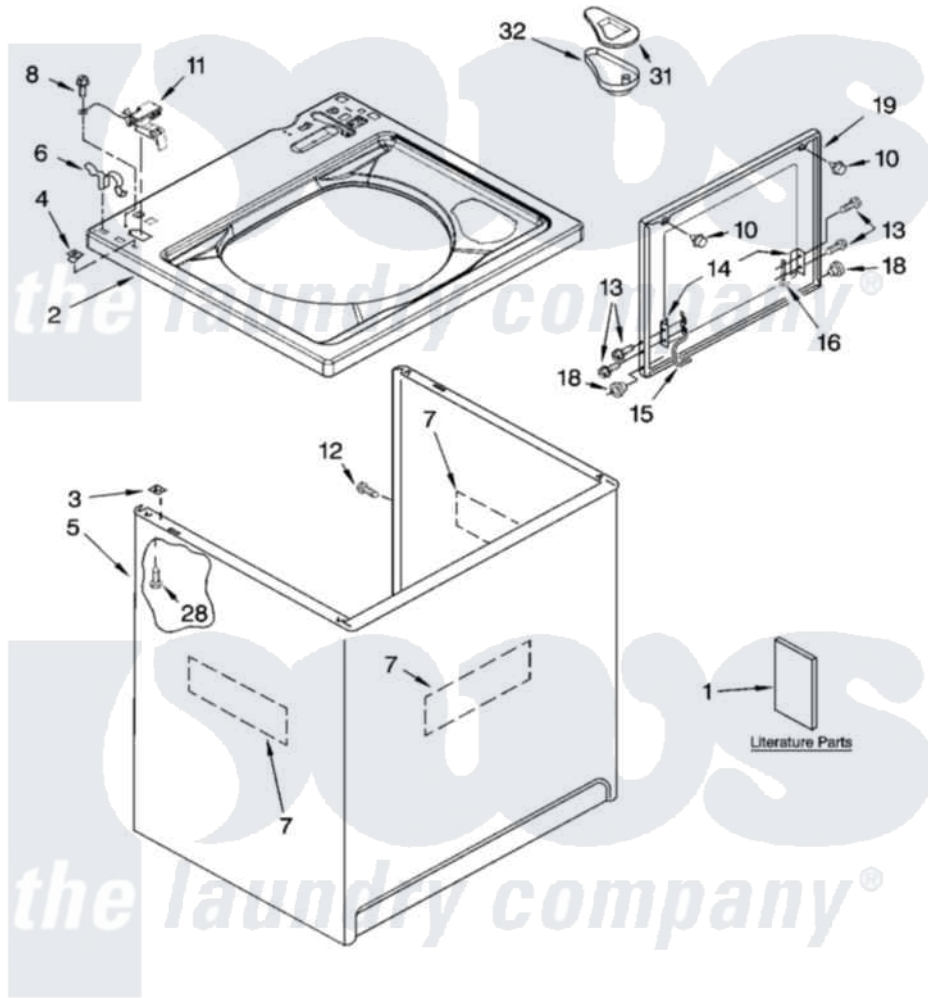

Whirlpool LSQ9010PG5 01 - TOP AND CABINET PARTS

TOP AND CABINET PARTS

For Models: LSQ9010PW5, LSQ9010PG5
(White/Grey) (Biscuit/Gold)

AUTOMATIC
WASHER

10-05 Litho in U.S.A. (drd)

1

Part No. 8180836

[Whirlpool Residential Whirlpool LSQ9010PG5 Washer Parts](#) Parts Diagram 01 - TOP AND CABINET PARTS

[Click on the part number to view part](#)

Item	Original Part Number	Replaced By	Status	Part Description
1	3956025		Not Available	Installation Instructions
"	3955907		Not Available	Feature Sheet
"	3955869		Not Available	Use & Care Guide
"	3957349		Not Available	Energy Guide
"	8566203		Not Available	Wiring Diagram
"	N/A		Not Available	Following May Be Purchased DO-IT-YOURSELF REPAIR MANUALS
"	4313896			Do-It-Yourself Repair Manuals
2	8543451	8543447		Top
"	8543452	8543448		Top
3	62750			Spacer, Cabinet To Top (4)
4	357213			Nut, Push-In
5	63424			Cabinet
"	3954357			Cabinet
6	62780			Clip, Top And Cabinet And Rear Panel

7	3976348		Absorber, Sound
8	3351614		Screw, Gearcase Cover Mounting
10	9724509		Bumper, Lid
11	8318084		Switch, Lid
12	3357011	308685	Side Trim)
13	355274	W10119828	Screw, Lid Hinge Mounting
14	21097		Pad, Lid Hinge
15	8559336	W10225136	Hinge 7 Pad Assembly
16	91770		Hinge, Lid
18	8319539		Bearing, Lid Hinge
19	8558398	W10193861	Lid
"	8558399	W10193862	Lid
28	3390631		Screw, 10-16 X 3/8
31	3955788		Cover, Dispenser
32	8519517		Dispenser, Bleach