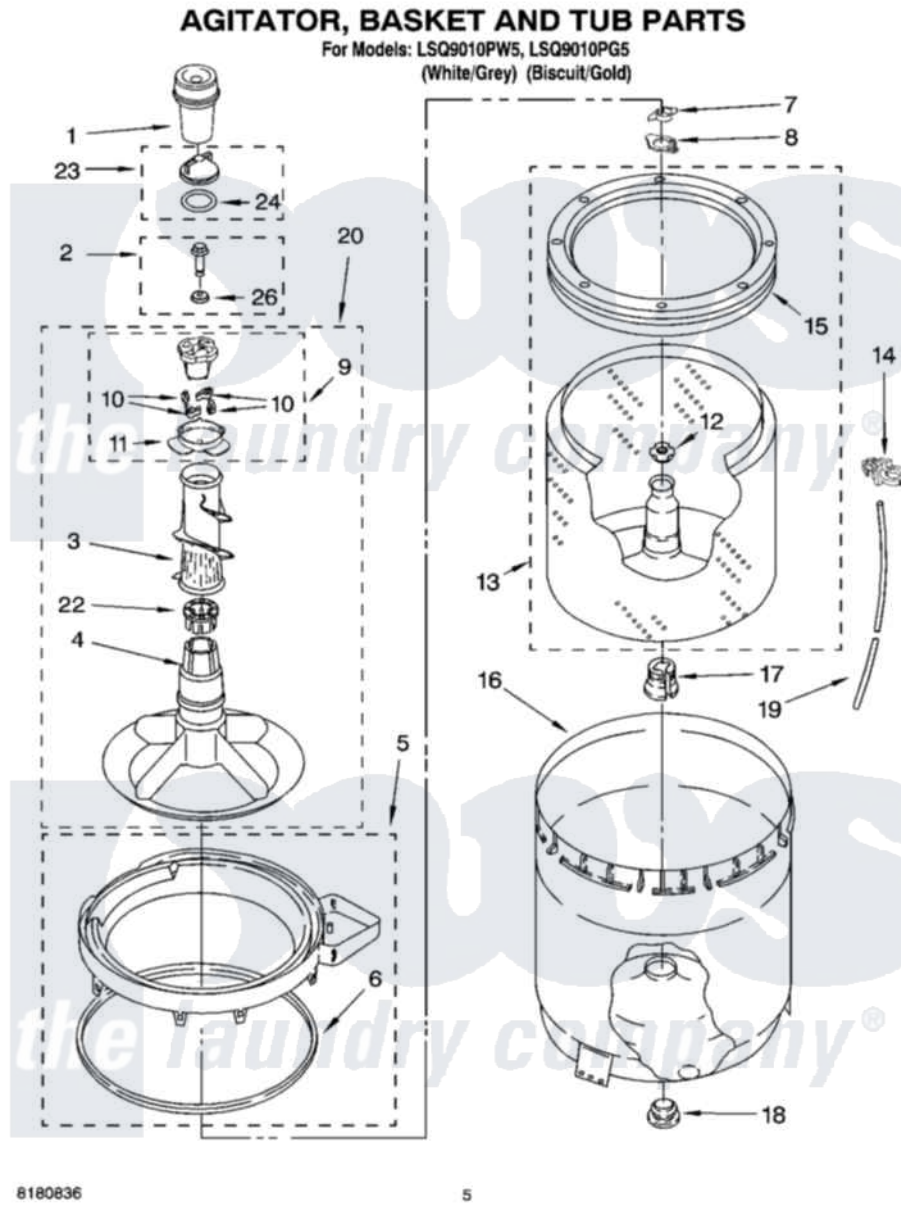

# Whirlpool LSQ9010PG5 03 - AGITATOR, BASKET AND TUB PARTS

8180836

5

Whirlpool Residential Whirlpool LSQ9010PG5 Washer Parts Parts Diagram 03 - AGITATOR, BASKET AND TUB PARTS

[Click on the part number to view part](#)

Item	Original Part Number	Replaced By	Status	Part Description
1	<a href="#">63580</a>			Dispenser, Fabric Softener
2	<a href="#">358237</a>			Screw And Washer
3	<a href="#">3363003</a>			Mover, Clothes
4	<a href="#">3951632</a>			Agitator
5	8528150	<a href="#">W10445870</a>		Ring-Tub
6	<a href="#">3976308</a>			Gasket, Tub Ring
7	<a href="#">3354845</a>			Clip, Agitator
8	<a href="#">8543666</a>			Washer, Agitator
9	3951682	<a href="#">285809</a>		Cam-Agitator
10	3366877	<a href="#">80040</a>		Dog-Agitator
11	<a href="#">3952374</a>			Bearing, Driven Cam
12	<a href="#">21366</a>			Nut, Spanner
13	8526016	<a href="#">W10389328</a>		Clothes Container, Assembly
14	<a href="#">2219077</a>			Clip, Pressure Switch Hose
15	8519788	<a href="#">387240</a>		Ring, Balance
16	<a href="#">63849</a>			Strain Relief, Power Cord

17	<a href="#">389140</a>		Tub Block, Basket Drive
18	<a href="#">383727</a>		Gasket, Centerpodt
19	3347780	<a href="#">353244</a>	Hose, Pressure Switch
20	<a href="#">3951744</a>		Agitator Assembly
22	<a href="#">3951608</a>		Spacer, Thrust
23	3354733	<a href="#">W10074580</a>	Cap, Barrier
24	3348855	<a href="#">W10072840</a>	Fabric Softener
26	<a href="#">3949550</a>		Washer