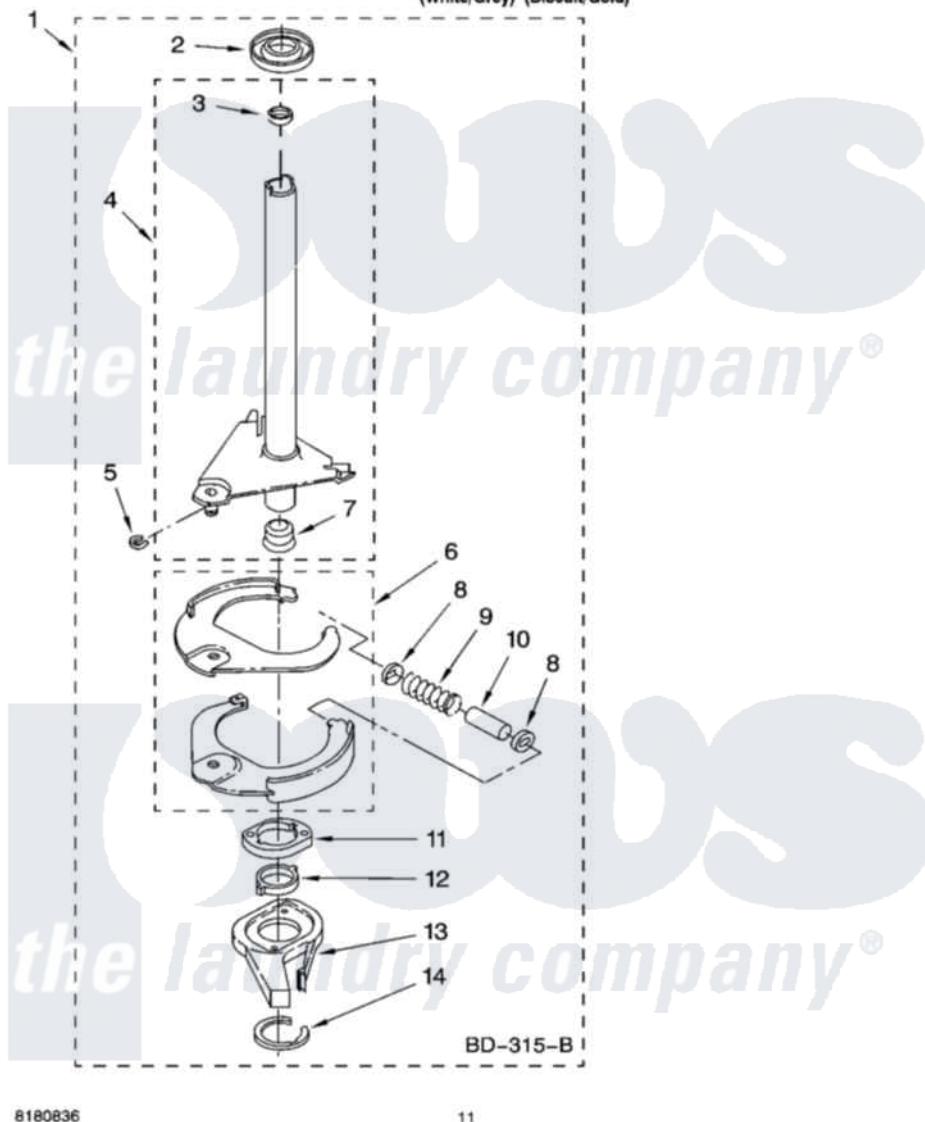

Whirlpool LSQ9010PG5 07 - BRAKE AND DRIVE TUBE PARTS

BRAKE AND DRIVE TUBE PARTS

For Models: LSQ9010PW5, LSQ9010PG5
(White/Grey) (Biscuit/Gold)

8180836

11

Whirlpool Residential Whirlpool LSQ9010PG5 Washer Parts Parts Diagram 07 - BRAKE AND DRIVE TUBE PARTS

Click on the part number to view part

Item	Original Part Number	Replaced By	Status	Part Description
1	388952	285792		Basketdrive
2	62658			Ring, Thrust
3	356427			Seal, Spin Pinion
4	64027	64208		Tube-Spin
5	64035	W10083190		Ring, Retaining
6	64232	285438		Shoe-Brake
7	62703	8546462		"T" Bearing, Spin Tube
8	3353956	285658		Sleeve
9	387806		Not Available	Spring, Brake
10	3355360	285658		Sleeve
11	661516	8546461		Cam, Brake Release
12	63022			Sleeve, Cam
13	64194	285790		Lining
14	90368	W10083200		Ring, Retaining
"	N/A		Not Available	FOLLOWING PARTS NOT ILLUSTRATED
"	285208			Lubricant