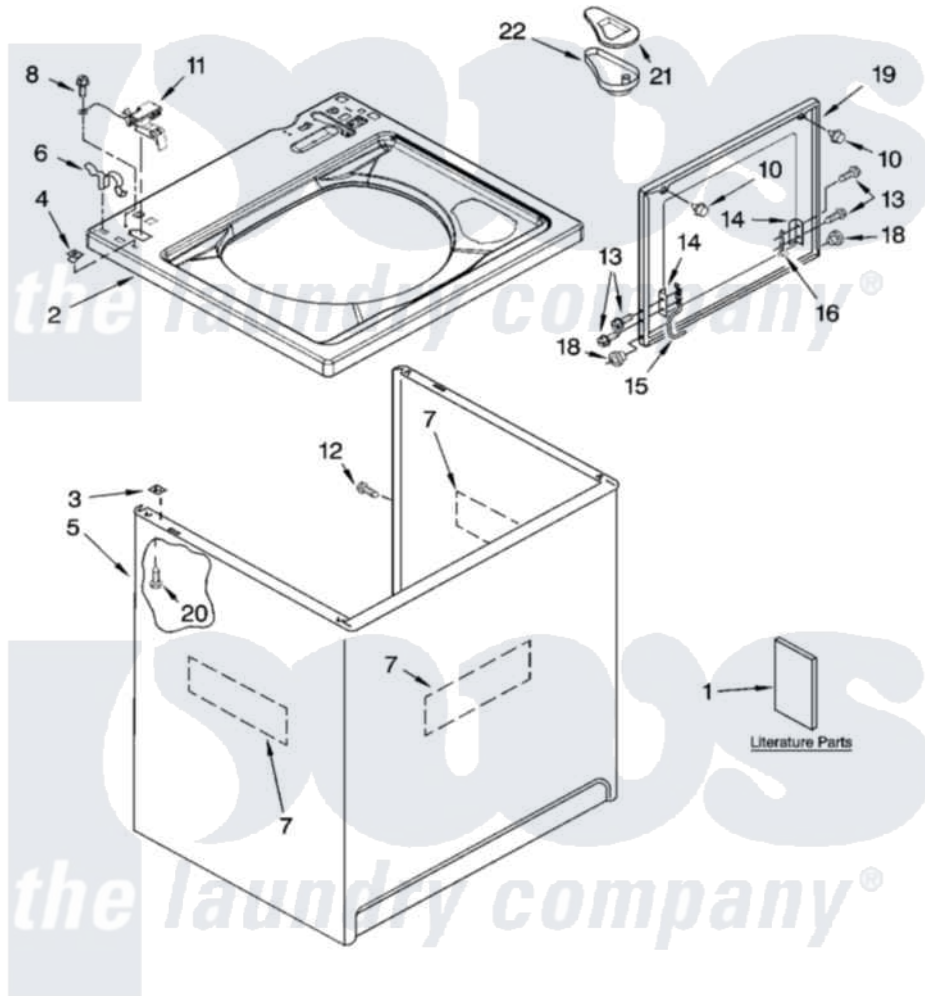

Whirlpool LSQ9010PG6 01 - TOP AND CABINET PARTS

TOP AND CABINET PARTS

For Models: LSQ9010PW6, LSQ9010PG6
(White/Grey) (Biscuit/Gold)

AUTOMATIC
WASHER

11-05 Litho in U.S.A. (dtd)

1

Part No. 8180967 Rev. A

[Whirlpool Residential Whirlpool LSQ9010PG6 Washer Parts](#) Parts Diagram 01 - TOP AND CABINET PARTS

[Click on the part number to view part](#)

Item	Original Part Number	Replaced By	Status	Part Description
1	3958075		Not Available	Installation Instructions
"	3955907		Not Available	Feature Sheet
"	8578232		Not Available	Use & Care Guide
"	3957488		Not Available	Energy Guide
"	8577358		Not Available	Wiring Diagram
"	N/A		Not Available	Following May Be Purchased DO-IT-YOURSELF REPAIR MANUALS
"	4313896			Do-It-Yourself Repair Manuals
2	8543451	8543447		Top
"	8543452	8543448		Top
3	62750			Spacer, Cabinet To Top (4)
4	357213			Nut, Push-In
5	63424			Cabinet
"	3954357			Cabinet
6	62780			Clip, Top And Cabinet And Rear Panel

7	3976348		Absorber, Sound
8	3351614		Screw, Gearcase Cover Mounting
10	9724509		Bumper, Lid
11	8318084		Switch, Lid
12	3357011	308685	Side Trim)
13	355274	W10119828	Screw, Lid Hinge Mounting
14	21097		Pad, Lid Hinge
15	8559336	W10225136	Hinge 7 Pad Assembly
16	91770		Hinge, Lid
18	8319539		Bearing, Lid Hinge
19	8558398	W10193861	Lid
"	8558399	W10193862	Lid
20	3390631		Screw, 10-16 X 3/8
21	3955788		Cover, Dispenser
22	8519517		Dispenser, Bleach