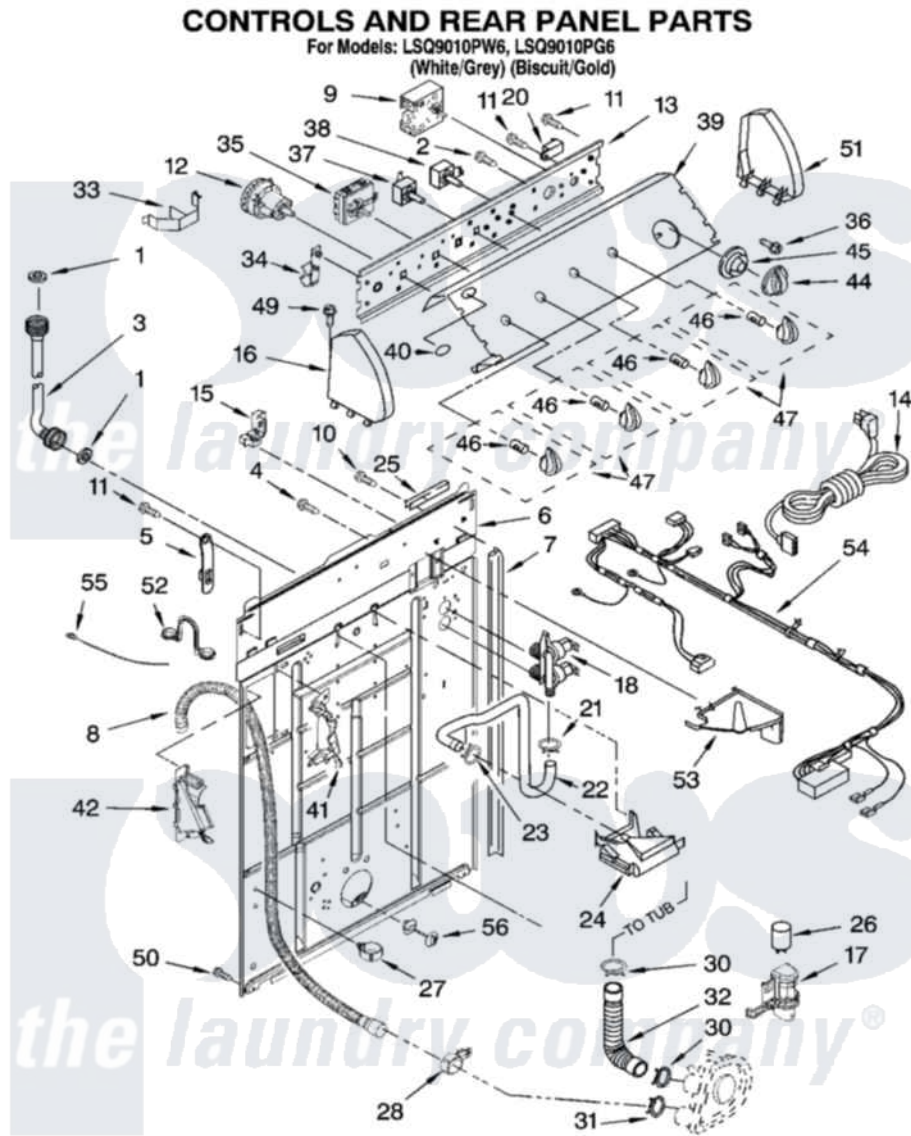

Whirlpool LSQ9010PG6 02 - CONTROLS AND REAR PANEL PARTS

8180967

3

Whirlpool Residential Whirlpool LSQ9010PG6 Washer Parts Parts Diagram 02 - CONTROLS AND REAR PANEL PARTS
Click on the part number to view part

Item	Original Part Number	Replaced By	Status	Part Description
1	3976300	16123		Washer Inlet-Hose Miscellaneous Parts Must be Ordered Separately.
2	3400073			Screw, Ground
3	8571377	89503		Hose-Inlet
"	8571378	89503		Hose-Inlet
4	9740848			Screw, Mixing Valve Mounting
5	8568314			Strap, Console
6	8318015			Panel, Rear
7	62747			Pad, Rear Panel
8	8559374	W10096921		Drain Hose Assembly
9	8577356			Timer, Control
10	3351614			Screw, Gearcase Cover Mounting
11	90767			Screw, 8A X 3/8 HeX Washer Head Tapping
12	3366845	W10339326		Switch-WL
13	8544893			Bracket, Control