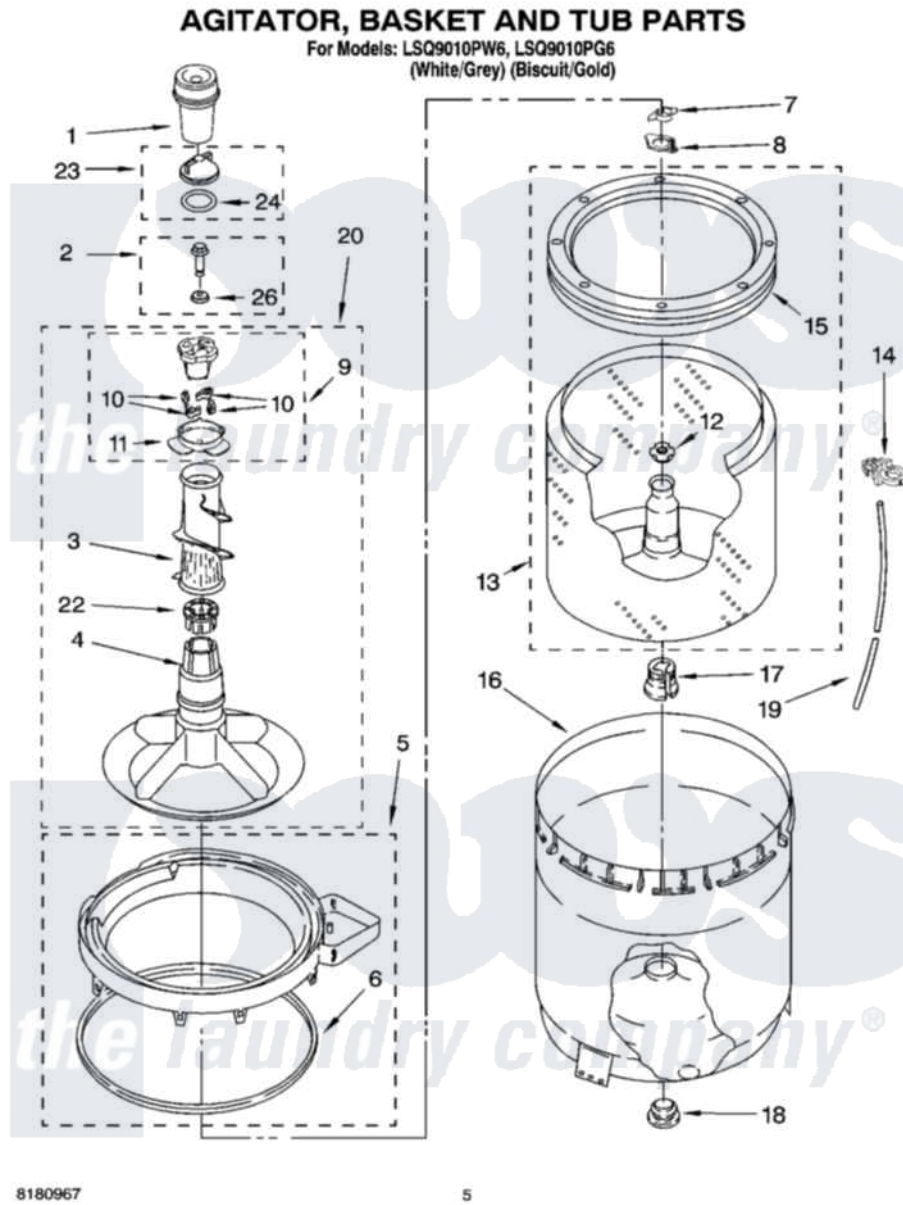

# Whirlpool LSQ9010PG6 03 - AGITATOR, BASKET AND TUB PARTS

8180967

5

Whirlpool Residential Whirlpool LSQ9010PG6 Washer Parts Parts Diagram 03 - AGITATOR, BASKET AND TUB PARTS

[Click on the part number to view part](#)

Item	Original Part Number	Replaced By	Status	Part Description
1	<a href="#">63580</a>			Dispenser, Fabric Softener
2	<a href="#">358237</a>			Screw And Washer
3	<a href="#">3363003</a>			Mover, Clothes
4	<a href="#">3951632</a>			Agitator
5	8528150	<a href="#">W10445870</a>		Ring-Tub
6	<a href="#">3976308</a>			Gasket, Tub Ring
7	<a href="#">3354845</a>			Clip, Agitator
8	<a href="#">8543666</a>			Washer, Agitator
9	3951682	<a href="#">285809</a>		Cam-Agitator
10	3366877	<a href="#">80040</a>		Dog-Agitator
11	<a href="#">3952374</a>			Bearing, Driven Cam
12	<a href="#">21366</a>			Nut, Spanner
13	8526016	<a href="#">W10389328</a>		Clothes Container, Assembly
14	<a href="#">2219077</a>			Clip, Pressure Switch Hose
15	8519788	<a href="#">387240</a>		Ring, Balance
16	<a href="#">63849</a>			Strain Relief, Power Cord

17	<a href="#">389140</a>		Tub Block, Basket Drive
18	<a href="#">383727</a>		Gasket, Centerpodt
19	3347780	<a href="#">353244</a>	Hose, Pressure Switch
20	<a href="#">3951744</a>		Agitator Assembly
22	<a href="#">3951608</a>		Spacer, Thrust
23	3354733	<a href="#">W10074580</a>	Cap, Barrier
24	3348855	<a href="#">W10072840</a>	Fabric Softener
26	<a href="#">3949550</a>		Washer