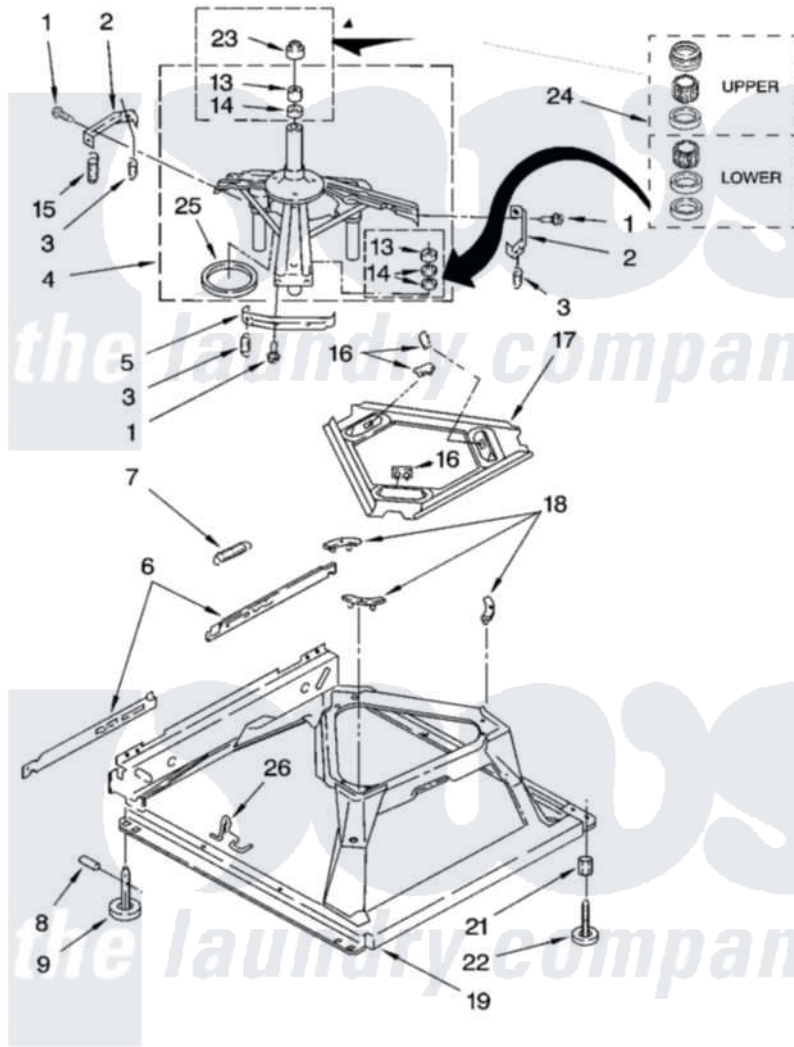

Whirlpool LSQ9010PG6 04 - MACHINE BASE PARTS

MACHINE BASE PARTS

For Models: LSQ9010PW6, LSQ9010PG6
(White/Grey) (Biscuit/Gold)

8180967

7

Whirlpool [Residential Whirlpool LSQ9010PG6 Washer Parts](#) Parts Diagram 04 - MACHINE BASE PARTS
Click on the part number to view part

Item	Original Part Number	Replaced By	Status	Part Description
1	3400076			Screw, Bracket Mounting
2	64067			Bracket, Spring Outer
3	63907			Spring, Suspension
4	8575214	280184		Support
5	64065			Bracket, Spring Outer
6	63466			Link, Leveling Mechanism
7	62597	8316845		Spring
8	62837			Pin, Knurled
9	62596	285244		Feet-Leveling
13	8546455			Bearing, Centerpost
14	357409	359449		Seal, Agitator Shaft
15	388492	W10250667		Spring, Counterweight
16	62568	285219		Pad
17	3946509			Plate, Suspension
18	3363660	285744		Pad
19	3946512	285771		Base

21	3359452		Nut, Lock
22	389102	W10001130	Foot, Leveling
23	8577376		Seal, Centerpost
24	285203		Centerpost Bearing Kit
25	63134		Ring, Sound Deadening
26	63806	W10145155	Retainer, Suspension Spring