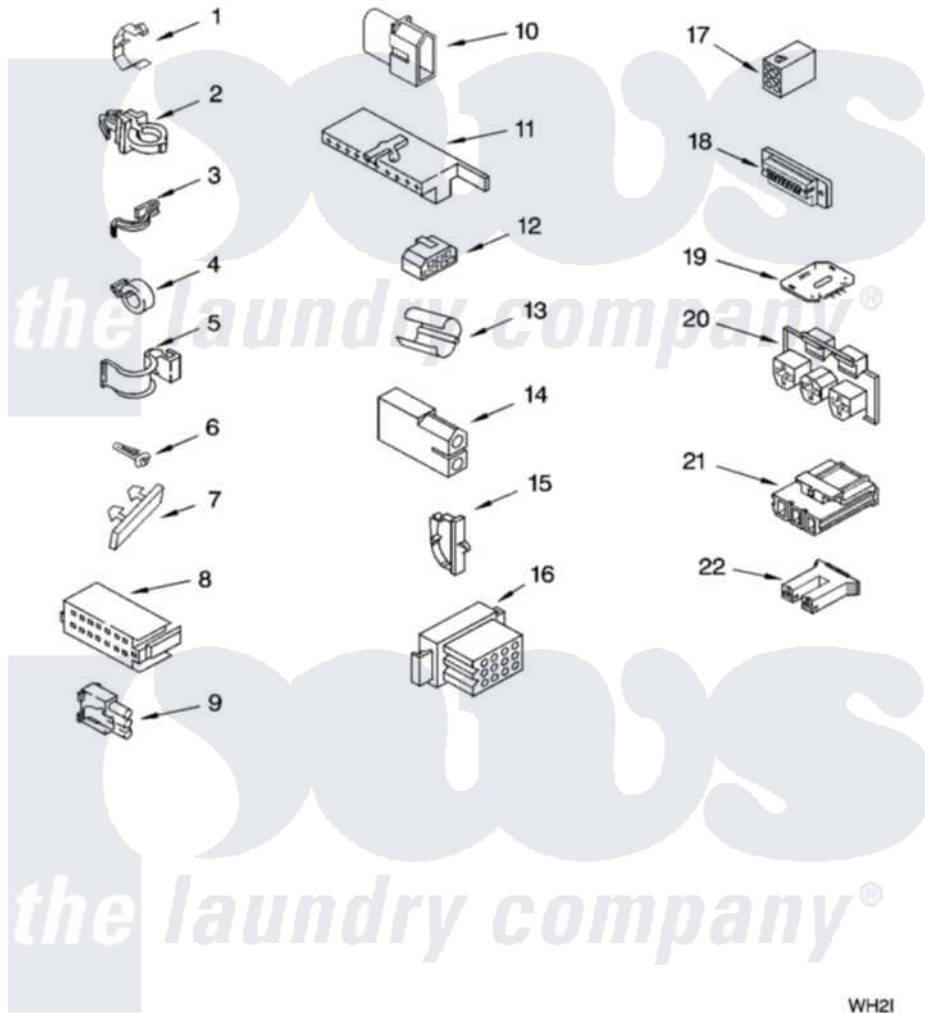

Whirlpool LSQ9010PG6 06 - WIRING HARNESS PARTS

WIRING HARNESS PARTS

For Models: LSQ9010PW6, LSQ9010PG6
(White/Grey) (Biscuit/Gold)

8180967

9

WH2I

Whirlpool [Residential Whirlpool LSQ9010PG6 Washer Parts](#) Parts Diagram 06 - WIRING HARNESS PARTS
Click on the part number to view part

Item	Original Part Number	Replaced By	Status	Part Description
1	3349557			Retainer, Harness
2	388498		Not Available	Clip, Harness
3	3347812	8528351		Clip
4	3352501	8559320		Restraint, Hose
5	90016			Clip, Pressure Switch Hose
6	3390496	8281256		Clip, Harness
7	389379			Retainer, Side To Feature Panel
8	3948614			Disconnect Block
"	352089			Timer, Block Disconnect
9	62889			Receptacle, Terminal
10	353424			Plug, Terminal
11	62505			Block, Disconnect
12	3347243			Block, Disconnect
13	63523			Harness, Protector
14	717252			Receptacle, Terminal
15	3352944			Clip, Harness

16	3390423	Not Available	Block, Disconnect (12-Way) (Timer) (Use Term. 94613)
17	3347730	Not Available	Receptacle, (6-Way) (Use Term. 94613)
18	3349494		Connector, Etc
19	3407125	3955728	Control, Etc
20	3948617	2172937	Connector
21	3360056		Connector
22	3354925		Block, Connector
"	3354926		Block, Connector