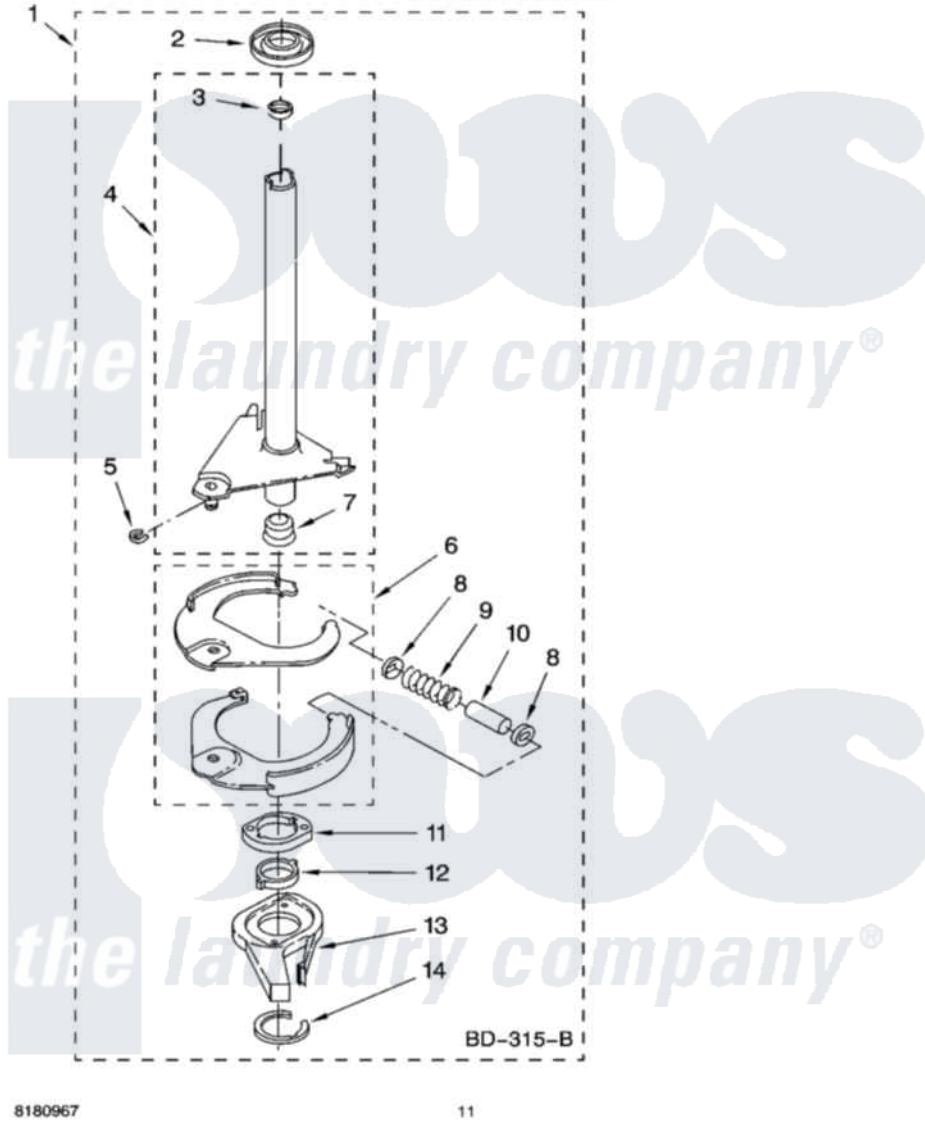

Whirlpool LSQ9010PG6 07 - BRAKE AND DRIVE TUBE PARTS

BRAKE AND DRIVE TUBE PARTS

For Models: LSQ9010PW6, LSQ9010PG6
(White/Grey) (Biscuit/Gold)

8180967

11

Whirlpool [Residential Whirlpool LSQ9010PG6 Washer Parts](#) Parts Diagram 07 - BRAKE AND DRIVE TUBE PARTS
Click on the part number to view part

Item	Original Part Number	Replaced By	Status	Part Description
1	388952	285792		Basketdrive
2	62658			Ring, Thrust
3	356427			Seal, Spin Pinion
4	64027	64208		Tube-Spin
5	64035	W10083190		Ring, Retaining
6	64232	285438		Shoe-Brake
7	62703	8546462		"T" Bearing, Spin Tube
8	3353956	285658		Sleeve
9	387806		Not Available	Spring, Brake
10	3355360	285658		Sleeve
11	661516	8546461		Cam, Brake Release
12	63022			Sleeve, Cam
13	64194	285790		Lining
14	90368	W10083200		Ring, Retaining
"	N/A		Not Available	FOLLOWING PARTS NOT ILLUSTRATED
"	285208			Lubricant