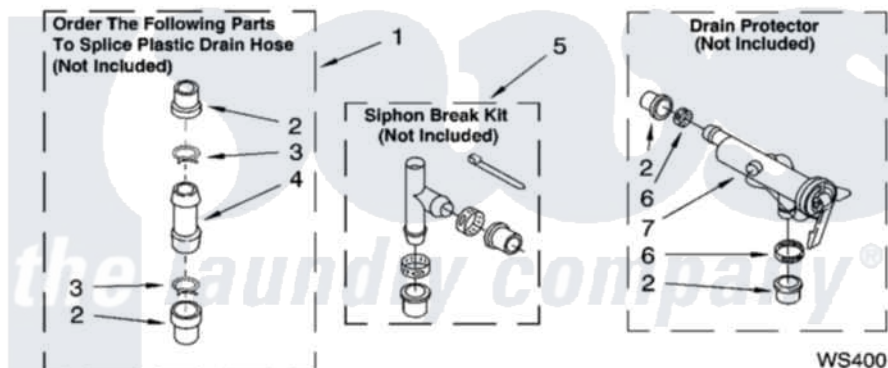

Whirlpool LSQ9010PG6 09 - WATER SYSTEM PARTS, OPTIONAL PARTS
(NOT INCLUDED)

WATER SYSTEM PARTS

For Models: LSQ9010PW6, LSQ9010PG6
(White/Grey) (Biscuit/Gold)

8180967

13

Whirlpool [Residential Whirlpool LSQ9010PG6 Washer Parts](#) Parts Diagram 09 - WATER SYSTEM PARTS,
OPTIONAL PARTS (NOT INCLUDED)
Click on the part number to view part

Item	Original Part Number	Replaced By	Status	Part Description
1	285442			Water System Parts
2	285321			Water System Parts
3	370447	285655		Clamp, Hose
4	16272			Connector, Straight
5	285320			Water System Parts
6	65349	285655		Clamp, Hose
7	367031			Water System Parts
	72017			Paint, Touch-Up
"	4392899			Paint, Touch-Up
"	350938			Paint, Pressurized Spray B
"	350930			Paint, Pressurized Spray B
"	4392901			Paint, Pressurized Spray
"	799344			Paint, Touch-Up)
"	4392900			Paint, Bulk)
"	N/A		Not Available	OIL