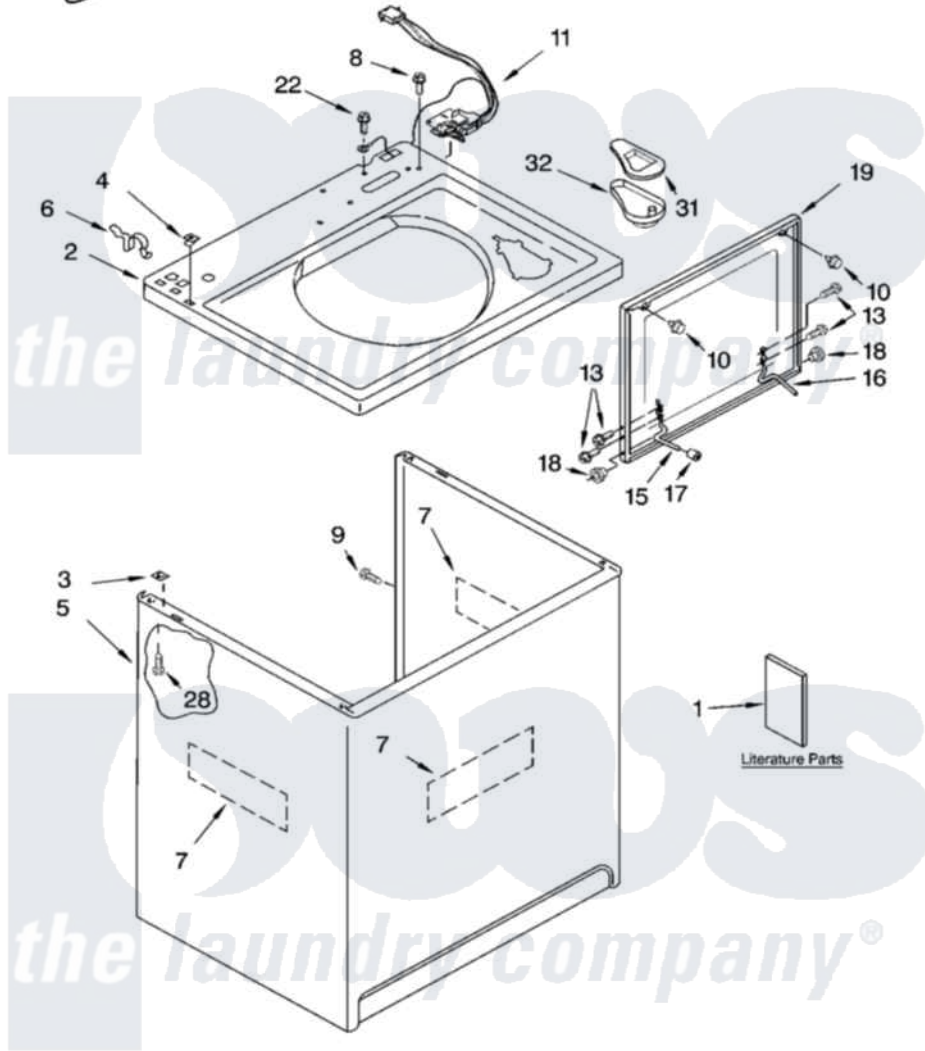

Whirlpool LSQ9010PW0 01 - TOP AND CABINET PARTS

TOP AND CABINET PARTS

For Models: LSQ9010PW0, LSQ9010PG0
(White/Grey) (Biscuit/Gold)

AUTOMATIC
WASHER

3-04 Litho in U.S.A. (drd)

1

Part No. 8180268

Whirlpool [Residential Whirlpool LSQ9010PW0 Washer Parts](#) Parts Diagram 01 - TOP AND CABINET PARTS

[Click on the part number to view part](#)

Item	Original Part Number	Replaced By	Status	Part Description
1	LIT3956025		Not Available	Literature Parts (Installation Instructions)
"	LIT3955907		Not Available	Literature Parts (Feature Sheet)
"	LIT3955869			Literature Parts
"	LIT3956911		Not Available	Literature Parts (Energy Guide)
"	LIT8557303		Not Available	Literature Parts (Wiring Diagram)
"	N/A		Not Available	Following May Be Purchased DO-IT-YOURSELF REPAIR MANUALS
"	LIT4313896	4313896		Do-It-Yourself Repair Manuals
2	3955792			Top
"	3955793			Top
3	62750			Spacer, Cabinet To Top (4)
4	357213			Nut, Push-In
5	63424			Cabinet
"	3954357			Cabinet

6	62780		Clip, Top And Cabinet And Rear Panel
7	3976348		Absorber, Sound
8	3400611		Screw And Washer, Lid Switch
9	3357011	308685	Side Trim)
10	9724509		Bumper, Lid
11	8054980		Switch, Lid
13	355274	W10119828	Screw, Lid Hinge Mounting
15	8055257		Hinge, Lid
16	8055256		Hinge, Lid
17	19119		Bumper, Lid Hinge
18	8319539		Bearing, Lid Hinge
19	8558398	W10193861	Lid
"	8558399	W10193862	Lid
22	3351614		Screw, Gearcase Cover Mounting
28	3390631		Screw, 10-16 X 3/8
31	3955788		Cover, Dispenser
32	8519517		Dispenser, Bleach