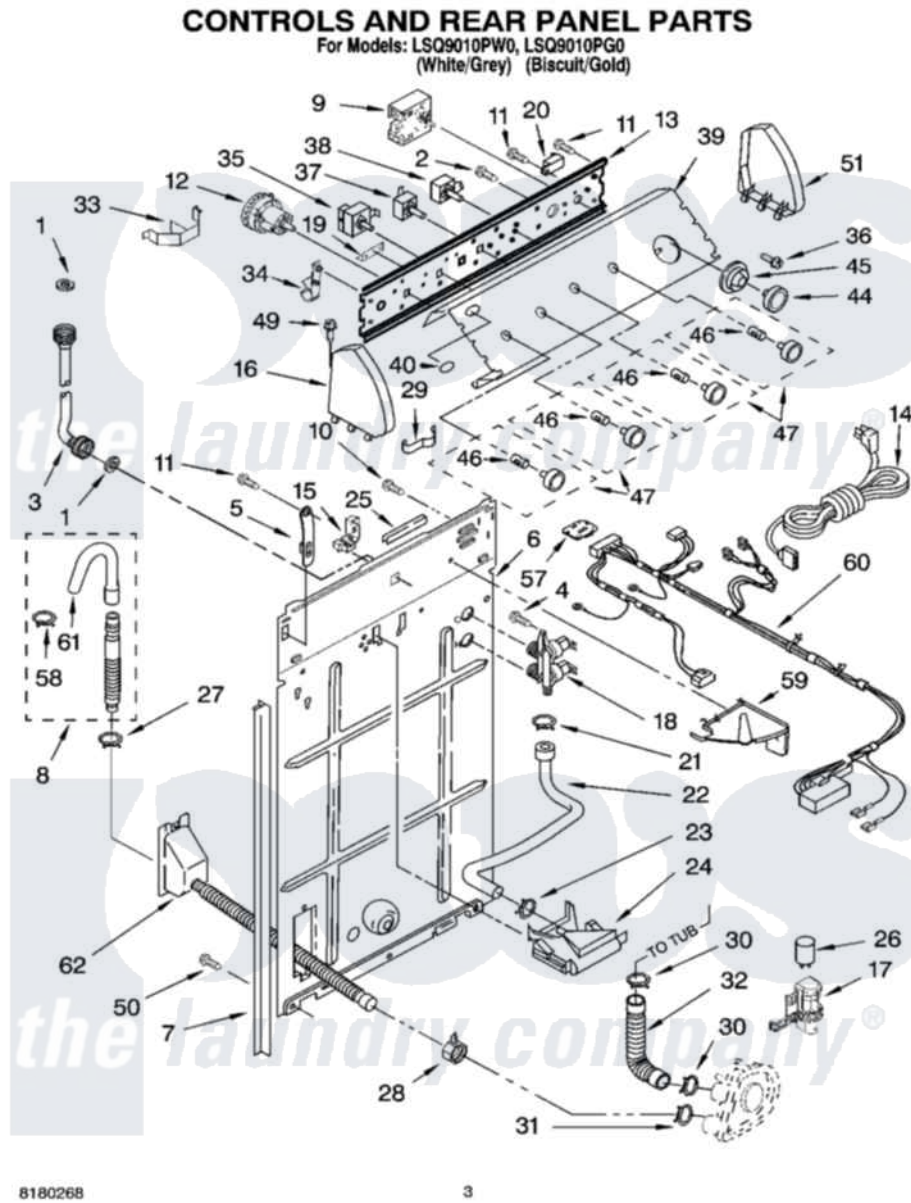

Whirlpool LSQ9010PW0 02 - CONTROLS AND REAR PANEL PARTS

Whirlpool [Residential Whirlpool LSQ9010PW0 Washer Parts](#) Parts Diagram 02 - CONTROLS AND REAR PANEL PARTS

[Click on the part number to view part](#)

Item	Original Part Number	Replaced By	Status	Part Description
1	3976300	16123		Washer Inlet-Hose Miscellaneous Parts Must be Ordered Separately.
2	3400073			Screw, Ground
3	3949374	89503		Hose-Inlet
"	3949375	89503		Hose-Inlet
4	9740848			Screw, Mixing Valve Mounting
5	8318255	8568314		Strap, Console
6	3357978			Panel, Rear
7	62747			Pad, Rear Panel
8	3951609	285664		Hose
"	661577	285666		Hose
"	3357090	285702		Hose
9	8557301			Timer, Control
10	3351614			Screw, Gearcase Cover Mounting
11	00767			Screw, 8A X 3/8 HeX Washer