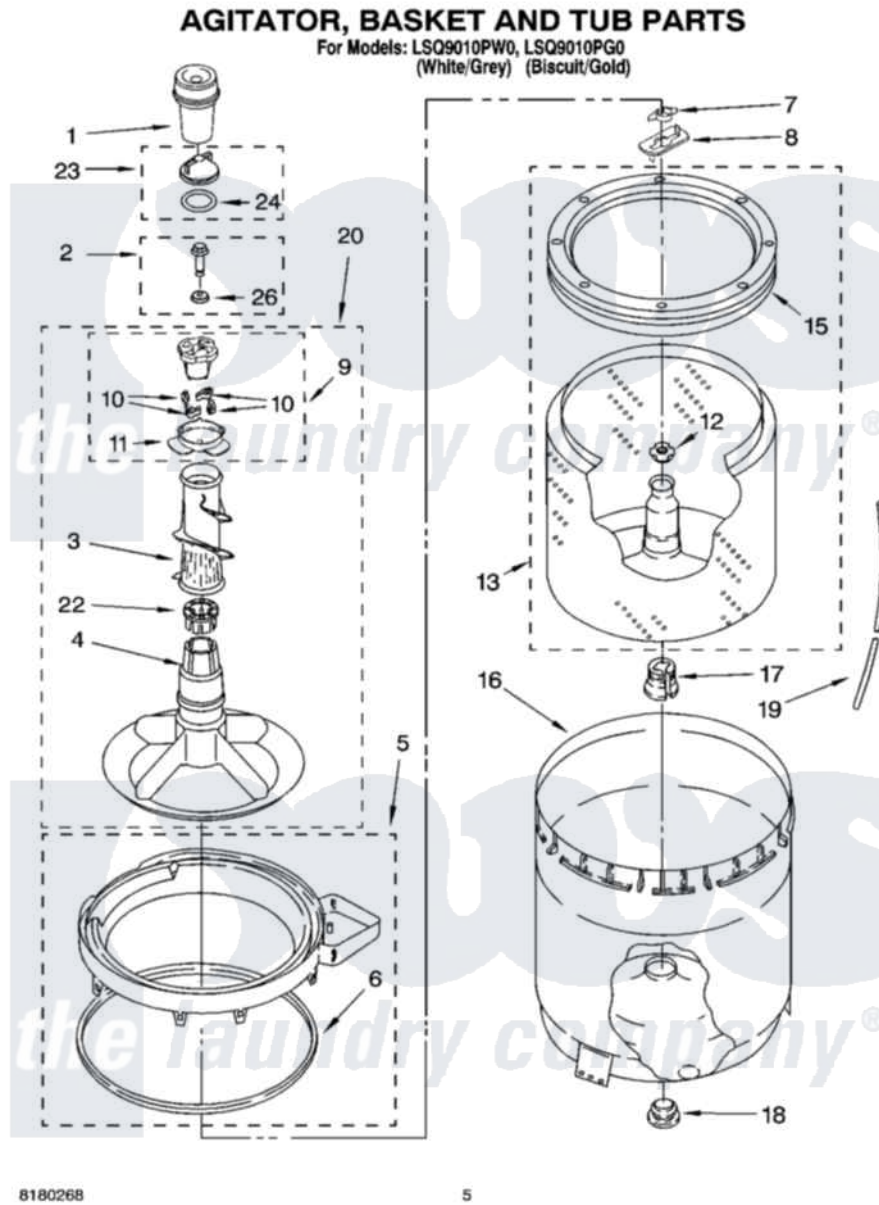

Whirlpool LSQ9010PW0 03 - AGITATOR, BASKET AND TUB PARTS

8180268

5

Whirlpool [Residential Whirlpool LSQ9010PW0 Washer Parts](#) Parts Diagram 03 - AGITATOR, BASKET AND TUB PARTS

[Click on the part number to view part](#)

Item	Original Part Number	Replaced By	Status	Part Description
1	63580			Dispenser, Fabric Softener
2	358237			Screw And Washer
3	3363003			Mover, Clothes
4	3951632			Agitator
5	8528150	W10445870		Ring-Tub
6	3976308			Gasket, Tub Ring
7	3354845			Clip, Agitator
8	3355921	8543666		Washer, Agitator
9	3951682	285809		Cam-Agitator
10	3366877	80040		Dog-Agitator
11	3952374			Bearing, Driven Cam
12	21366			Nut, Spanner
13	8526016	W10389328		Clothes Container, Assembly
15	8519788	387240		Ring, Balance
16	63849			Strain Relief, Power Cord
17	389140			Tub Block, Basket Drive

18	383727		Gasket, Centerpodt
19	3347780	353244	Hose, Pressure Switch
20	3951744		Agitator Assembly
22	3951608		Spacer, Thrust
23	3354733	W10074580	Cap, Barrier
24	3348855	W10072840	Fabric Softener
26	3949550		Washer