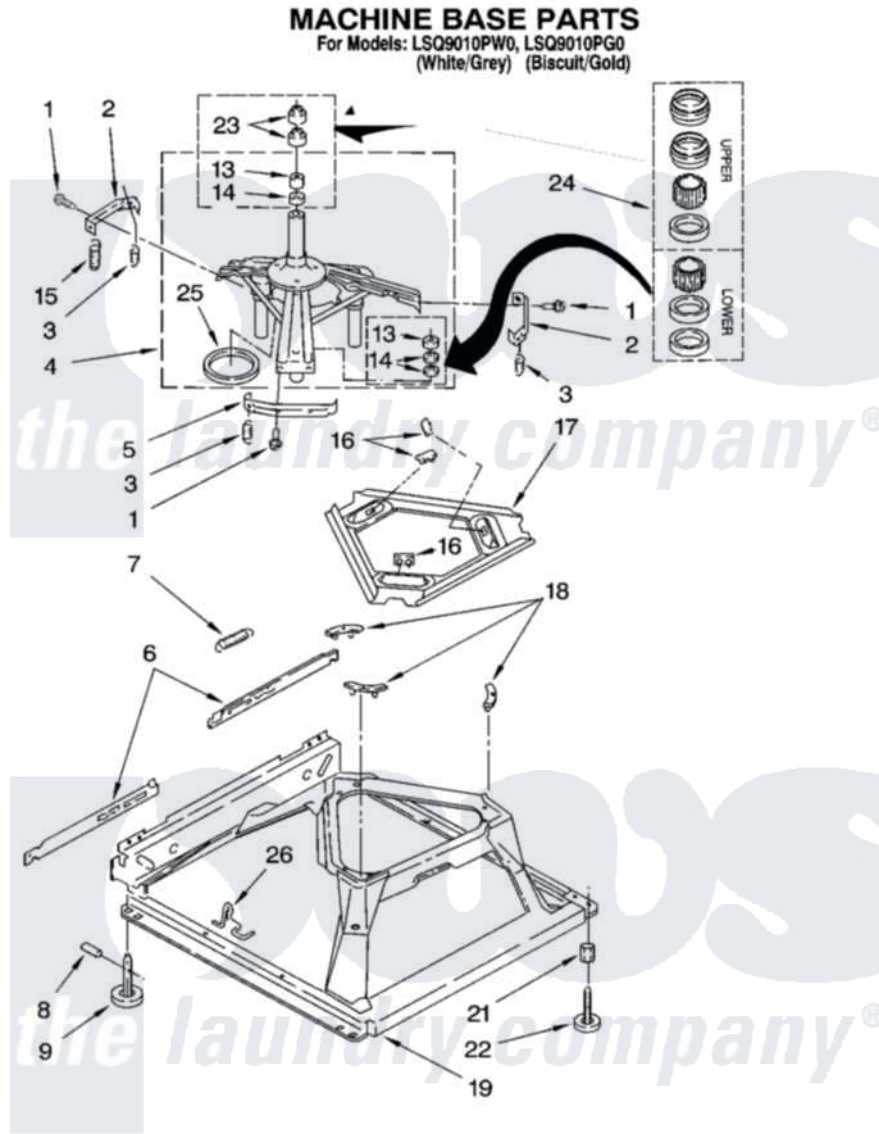

Whirlpool LSQ9010PW0 04 - MACHINE BASE PARTS

8180268

7

Whirlpool [Residential Whirlpool LSQ9010PW0 Washer Parts](#) Parts Diagram 04 - MACHINE BASE PARTS
Click on the part number to view part

| Item | Original Part Number | Replaced By | Status | Part Description |
|------|-------------------------|---------------------------|--------|--------------------------|
| 1 | 3400076 | | | Screw, Bracket Mounting |
| 2 | 64067 | | | Bracket, Spring Outer |
| 3 | 63907 | | | Spring, Suspension |
| 4 | 3362087 | 280184 | | Support |
| 5 | 64065 | | | Bracket, Spring Outer |
| 6 | 63466 | | | Link, Leveling Mechanism |
| 7 | 62597 | 8316845 | | Spring |
| 8 | 62837 | | | Pin, Knurled |
| 9 | 62596 | 285244 | | Feet-Leveling |
| 13 | 3347047 | 8546455 | | Bearing, Centerpost |
| 14 | 357409 | 359449 | | Seal, Agitator Shaft |
| 15 | 388492 | W10250667 | | Spring, Counterweight |
| 16 | 62568 | 285219 | | Pad |
| 17 | 3946509 | | | Plate, Suspension |
| 18 | 3363660 | 285744 | | Pad |
| 19 | 3946512 | 285771 | | Base |

| | | | |
|----|-------------------------|---------------------------|-----------------------------|
| 21 | 3359452 | | Nut, Lock |
| 22 | 389102 | W10001130 | Foot, Leveling |
| 23 | 356934 | 8577376 | Seal, Centerpost |
| 24 | 285203 | | Centerpost Bearing Kit |
| 25 | 63134 | | Ring, Sound Deadening |
| 26 | 63806 | W10145155 | Retainer, Suspension Spring |