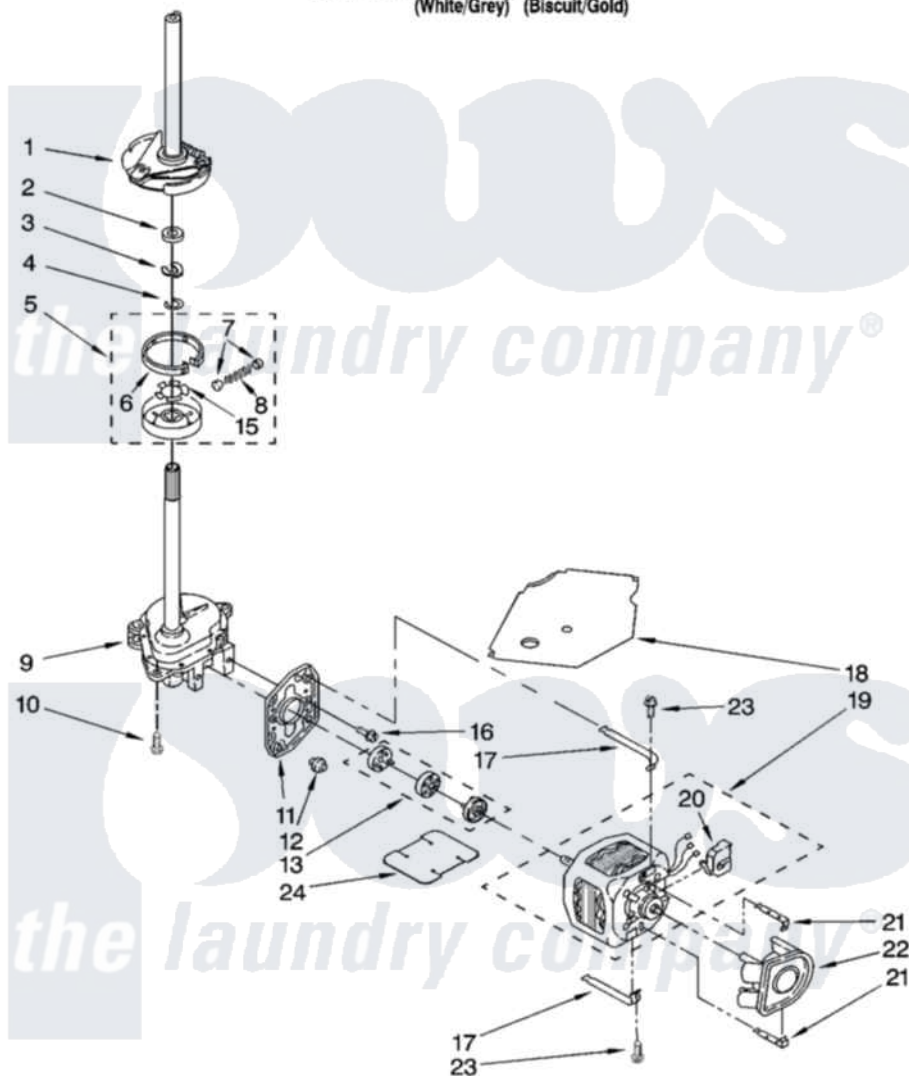

Whirlpool LSQ9010PW0 05 - BRAKE, CLUTCH, GEARCASE, MOTOR AND PUMP PARTS

BRAKE, CLUTCH, GEARCASE, MOTOR AND PUMP PARTS

For Models: LSQ9010PW0, LSQ9010PG0
(White/Grey) (Biscuit/Gold)

8

8180268

Whirlpool [Residential Whirlpool LSQ9010PW0 Washer Parts](#) Parts Diagram 05 - BRAKE, CLUTCH, GEARCASE, MOTOR AND PUMP PARTS
Click on the part number to view part

Item	Original Part Number	Replaced By	Status	Part Description
1	388952	285792		Basketdrive
2	63292			Washer, Spin Tube Thrust
3	62697	W10080230		Ring, Spin Tube Support
4	63283	285353		Ring
5	3951311	285785		Clutch
6	3951308	285790		Lining
7	62646			Cap, Clutch Spring
8	3946792			Spring And Damper Assembly
9	3360630	3360629		Gearcase
10	3357334	3400516		Screw Anti-Rattle
11	62611			Plate, Motor Mount To Gearcase
12	62691			Grommet, Motor
13	285753	285753A		Coupling
15	3355454			Clip, Main Drive

16	3400516		Screw Anti-Rattle
17	3349637	W10086010	Retainer, Motor
18	3362089		Shield, Tub To Motor
19	8528157	661600	Motor, Main Drive
20	3952056		Switch, Main Drive Motor
21	8546127		Retainer, Pump
22	3363394		Pump
23	3387485	273556	Screw, 10-16 X 5/8
24	3946532		Shield, Motor