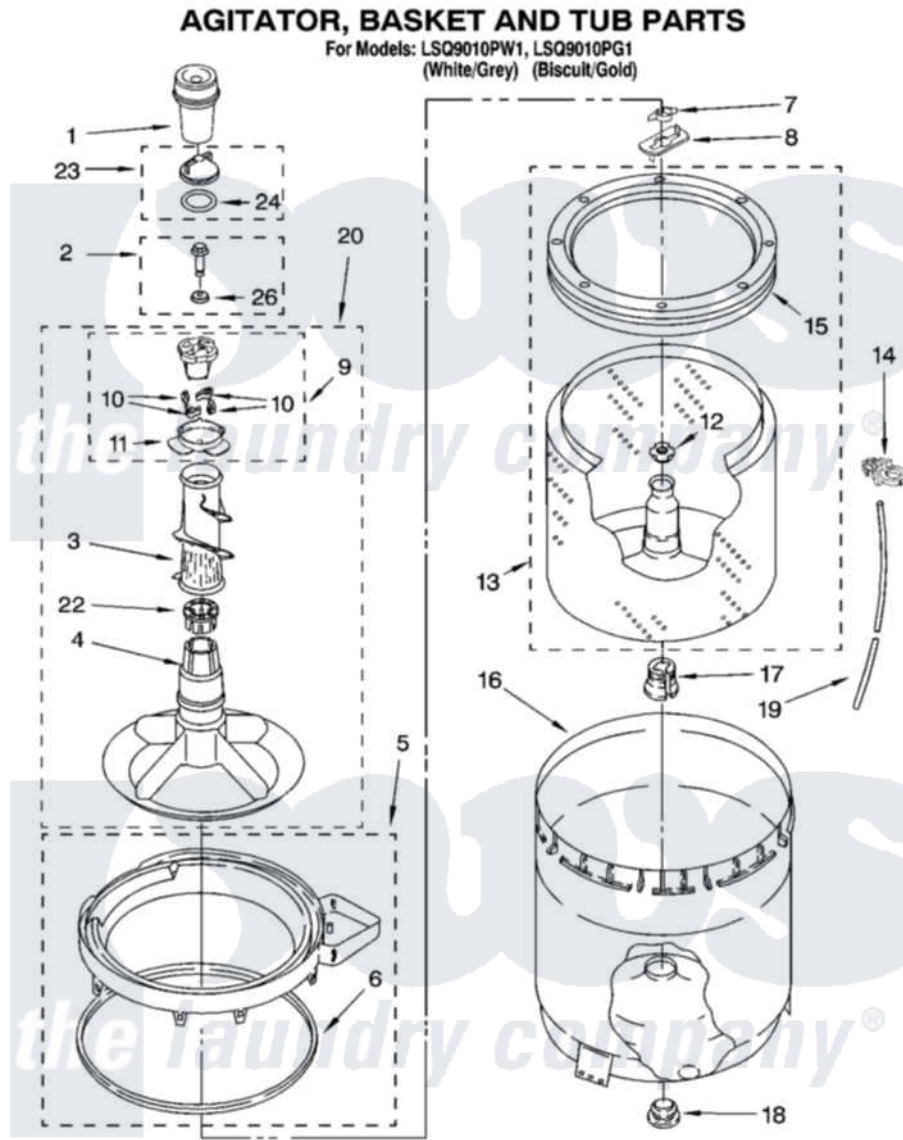

# Whirlpool LSQ9010PW1 03 - AGITATOR, BASKET AND TUB PARTS

8180502

5

Whirlpool Residential Whirlpool LSQ9010PW1 Washer Parts Parts Diagram 03 - AGITATOR, BASKET AND TUB PARTS

[Click on the part number to view part](#)

Item	Original Part Number	Replaced By	Status	Part Description
1	<a href="#">63580</a>			Dispenser, Fabric Softener
2	<a href="#">358237</a>			Screw And Washer
3	<a href="#">3363003</a>			Mover, Clothes
4	<a href="#">3951632</a>			Agitator
5	8528150	<a href="#">W10445870</a>		Ring-Tub
6	<a href="#">3976308</a>			Gasket, Tub Ring
7	<a href="#">3354845</a>			Clip, Agitator
8	3355921	<a href="#">8543666</a>		Washer, Agitator
9	3951682	<a href="#">285809</a>		Cam-Agitator
10	3366877	<a href="#">80040</a>		Dog-Agitator
11	<a href="#">3952374</a>			Bearing, Driven Cam
12	<a href="#">21366</a>			Nut, Spanner
13	8526016	<a href="#">W10389328</a>		Clothes Container, Assembly
14	<a href="#">2219077</a>			Clip, Pressure Switch Hose
15	8519788	<a href="#">387240</a>		Ring, Balance
16	<a href="#">63849</a>			Strain Relief, Power Cord

17	<a href="#">389140</a>		Tub Block, Basket Drive
18	<a href="#">383727</a>		Gasket, Centerpodt
19	3347780	<a href="#">353244</a>	Hose, Pressure Switch
20	<a href="#">3951744</a>		Agitator Assembly
22	<a href="#">3951608</a>		Spacer, Thrust
23	3354733	<a href="#">W10074580</a>	Cap, Barrier
24	3348855	<a href="#">W10072840</a>	Fabric Softener
26	<a href="#">3949550</a>		Washer