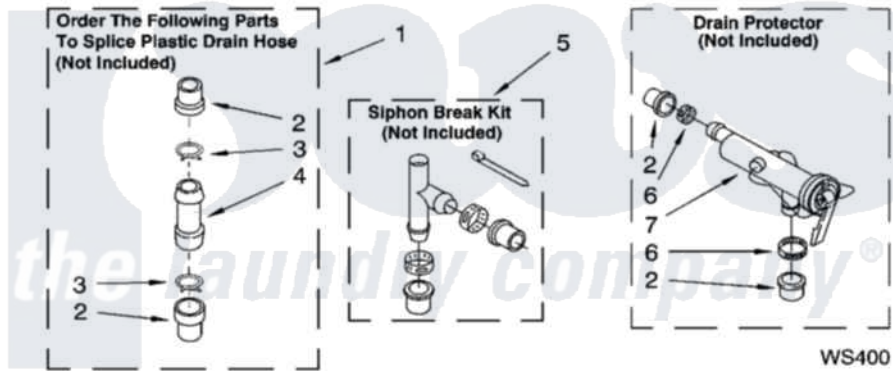

Whirlpool LSQ9010PW1 09 - WATER SYSTEM PARTS, MISCELLANEOUS PARTS, OPTIONAL PARTS (NOT INCLUDED)

WATER SYSTEM PARTS

For Models: LSQ9010PW1, LSQ9010PG1
(White/Grey) (Biscuit/Gold)

8180502

13

Whirlpool [Residential Whirlpool LSQ9010PW1 Washer Parts](#) Parts Diagram 09 - WATER SYSTEM PARTS, MISCELLANEOUS PARTS, OPTIONAL PARTS (NOT INCLUDED)

[Click on the part number to view part](#)

Item	Original Part Number	Replaced By	Status	Part Description
1	285442			Water System Parts
2	285321			Water System Parts
3	370447	285655		Clamp, Hose
4	16272			Connector, Straight
5	285320			Water System Parts
6	65349	285655		Clamp, Hose
7	367031			Water System Parts
1	3976263	285654		Parts-Misc
2	3976300	16123		Washer Inlet-Hose Miscellaneous Parts Must be Ordered Separately.
3	3366912	356138		Clamp, Hose
4	3359452			Nut, Lock
5	389102	W10001130		Foot, Leveling
6	3366913	3357331		Clamp, Drain