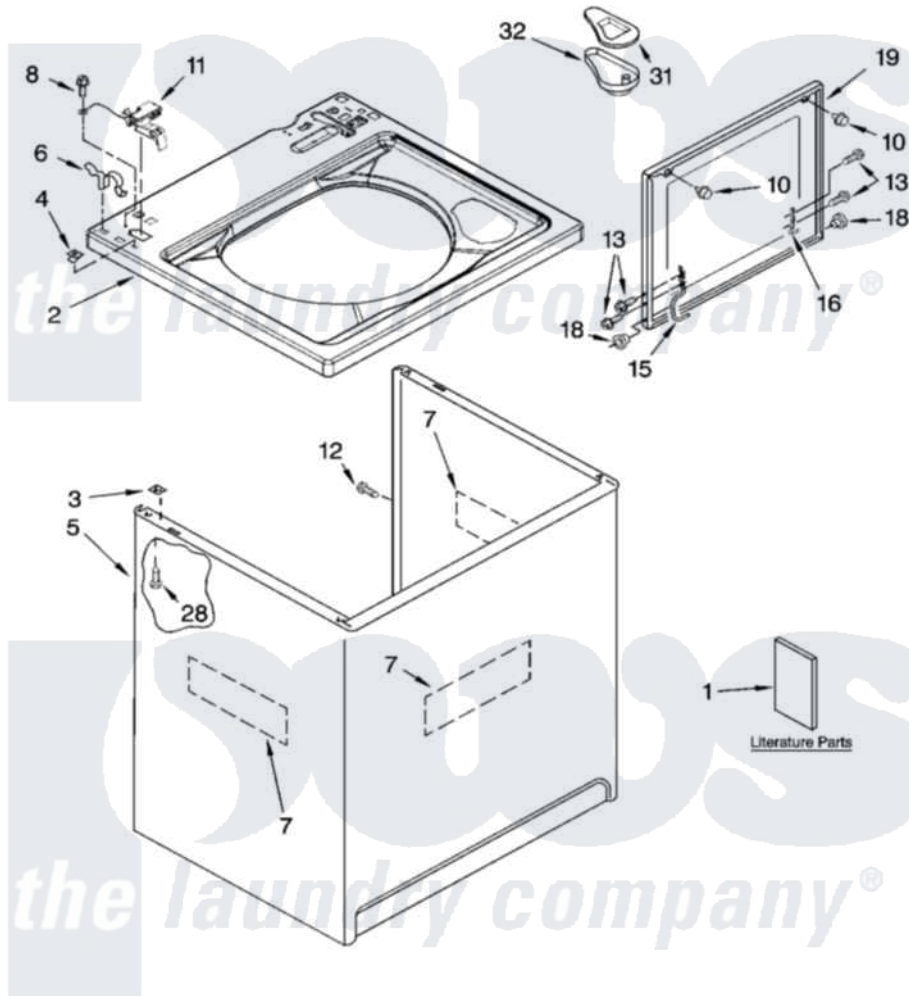

Whirlpool LSQ9010PW2 01 - TOP AND CABINET PARTS

TOP AND CABINET PARTS

For Models: LSQ9010PW2, LSQ9010PG2
(White/Grey) (Biscuit/Gold)

AUTOMATIC
WASHER

10-04 Litho in U.S.A. (drd)

1

Part No. 8180567

Whirlpool [Residential Whirlpool LSQ9010PW2 Washer Parts](#) Parts Diagram 01 - TOP AND CABINET PARTS
Click on the part number to view part

| Item | Original Part Number | Replaced By | Status | Part Description |
|------|-------------------------|-------------------------|---------------|--|
| 1 | 3956025 | | Not Available | Installation Instructions |
| " | 3955907 | | Not Available | Feature Sheet |
| " | 3955869 | | Not Available | Use & Care Guide |
| " | 3956927 | | Not Available | Energy Guide |
| " | 8566203 | | Not Available | Wiring Diagram |
| " | N/A | | Not Available | Following May Be Purchased DO-IT-YOURSELF REPAIR MANUALS |
| " | 4313896 | | | Do-It-Yourself Repair Manuals |
| 2 | 8543451 | 8543447 | | Top |
| " | 8543452 | 8543448 | | Top |
| 3 | 62750 | | | Spacer, Cabinet To Top (4) |
| 4 | 357213 | | | Nut, Push-In |
| 5 | 63424 | | | Cabinet |
| " | 3954357 | | | Cabinet |
| 6 | 62780 | | | Clip, Top And Cabinet And Rear Panel |

| | | | |
|----|-------------------------|---------------------------|--------------------------------|
| 7 | 3976348 | | Absorber, Sound |
| 8 | 3351614 | | Screw, Gearcase Cover Mounting |
| 10 | 9724509 | | Bumper, Lid |
| 11 | 8318084 | | Switch, Lid |
| 12 | 3357011 | 308685 | Side Trim) |
| 13 | 355274 | W10119828 | Screw, Lid Hinge Mounting |
| 15 | 8559336 | W10225136 | Hinge 7 Pad Assembly |
| 16 | 91770 | | Hinge, Lid |
| 18 | 8319539 | | Bearing, Lid Hinge |
| 19 | 8558398 | W10193861 | Lid |
| " | 8558399 | W10193862 | Lid |
| 28 | 3390631 | | Screw, 10-16 X 3/8 |
| 31 | 3955788 | | Cover, Dispenser |
| 32 | 8519517 | | Dispenser, Bleach |