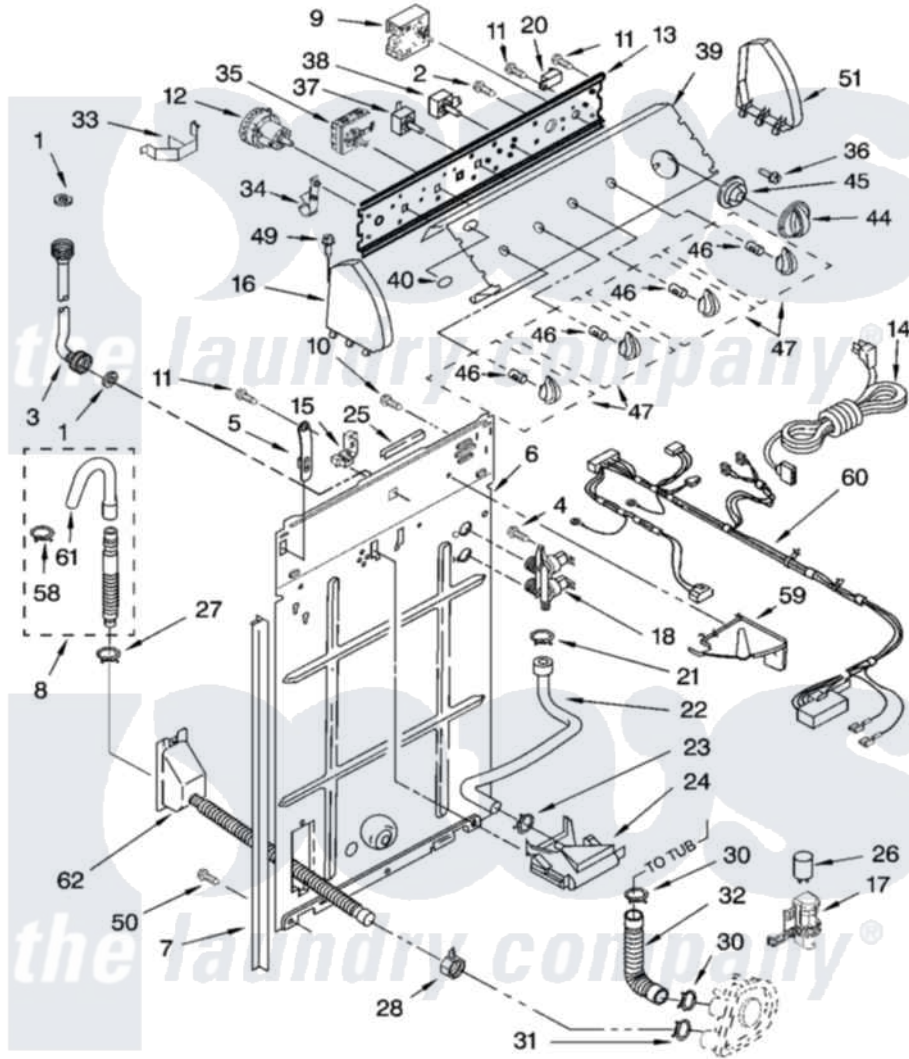

Whirlpool LSQ9010PW2 02 - CONTROLS AND REAR PANEL PARTS

CONTROLS AND REAR PANEL PARTS

For Models: LSQ9010PW2, LSQ9010PG2
(White/Grey) (Biscuit/Gold)

8180567

3

Whirlpool [Residential Whirlpool LSQ9010PW2 Washer Parts](#) Parts Diagram 02 - CONTROLS AND REAR PANEL PARTS

[Click on the part number to view part](#)

Item	Original Part Number	Replaced By	Status	Part Description
1	3976300	16123		Washer Inlet-Hose Miscellaneous Parts Must be Ordered Separately.
2	3400073			Screw, Ground
3	3949374	89503		Hose-Inlet
"	3949375	89503		Hose-Inlet
4	9740848			Screw, Mixing Valve Mounting
5	8318255	8568314		Strap, Console
6	3357978			Panel, Rear
7	62747			Pad, Rear Panel
8	3951609	285664		Hose
"	661577	285666		Hose
"	3357090	285702		Hose
9	8557301			Timer, Control
10	3351614			Screw, Gearcase Cover Mounting
11	00767			Screw, 8A X 3/8 HeX Washer