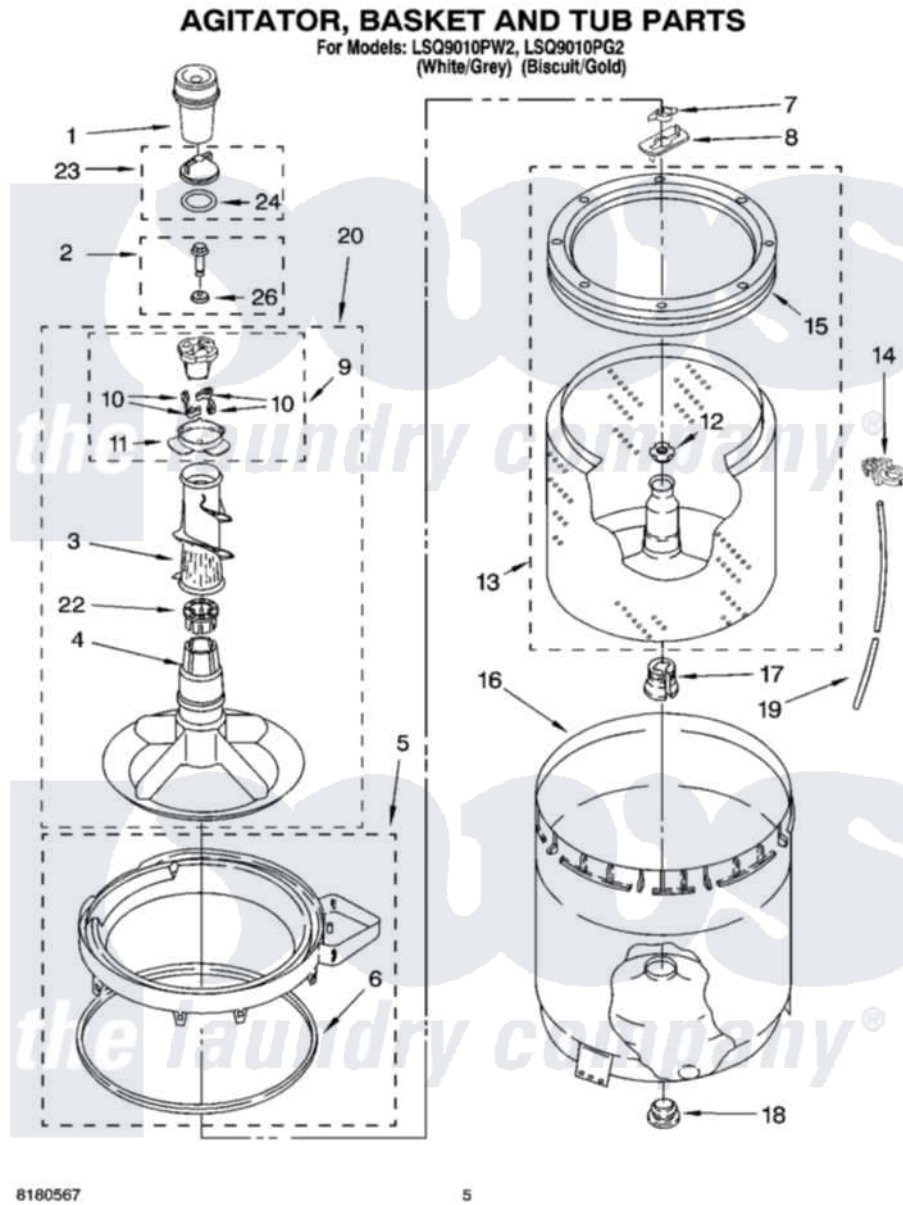

Whirlpool LSQ9010PW2 03 - AGITATOR, BASKET AND TUB PARTS

8180567

5

Whirlpool Residential Whirlpool LSQ9010PW2 Washer Parts Parts Diagram 03 - AGITATOR, BASKET AND TUB PARTS

[Click on the part number to view part](#)

Item	Original Part Number	Replaced By	Status	Part Description
1	63580			Dispenser, Fabric Softener
2	358237			Screw And Washer
3	3363003			Mover, Clothes
4	3951632			Agitator
5	8528150	W10445870		Ring-Tub
6	3976308			Gasket, Tub Ring
7	3354845			Clip, Agitator
8	3355921	8543666		Washer, Agitator
9	3951682	285809		Cam-Agitator
10	3366877	80040		Dog-Agitator
11	3952374			Bearing, Driven Cam
12	21366			Nut, Spanner
13	8526016	W10389328		Clothes Container, Assembly
14	2219077			Clip, Pressure Switch Hose
15	8519788	387240		Ring, Balance
16	63849			Strain Relief, Power Cord

17	389140		Tub Block, Basket Drive
18	383727		Gasket, Centerpodt
19	3347780	353244	Hose, Pressure Switch
20	3951744		Agitator Assembly
22	3951608		Spacer, Thrust
23	3354733	W10074580	Cap, Barrier
24	3348855	W10072840	Fabric Softener
26	3949550		Washer