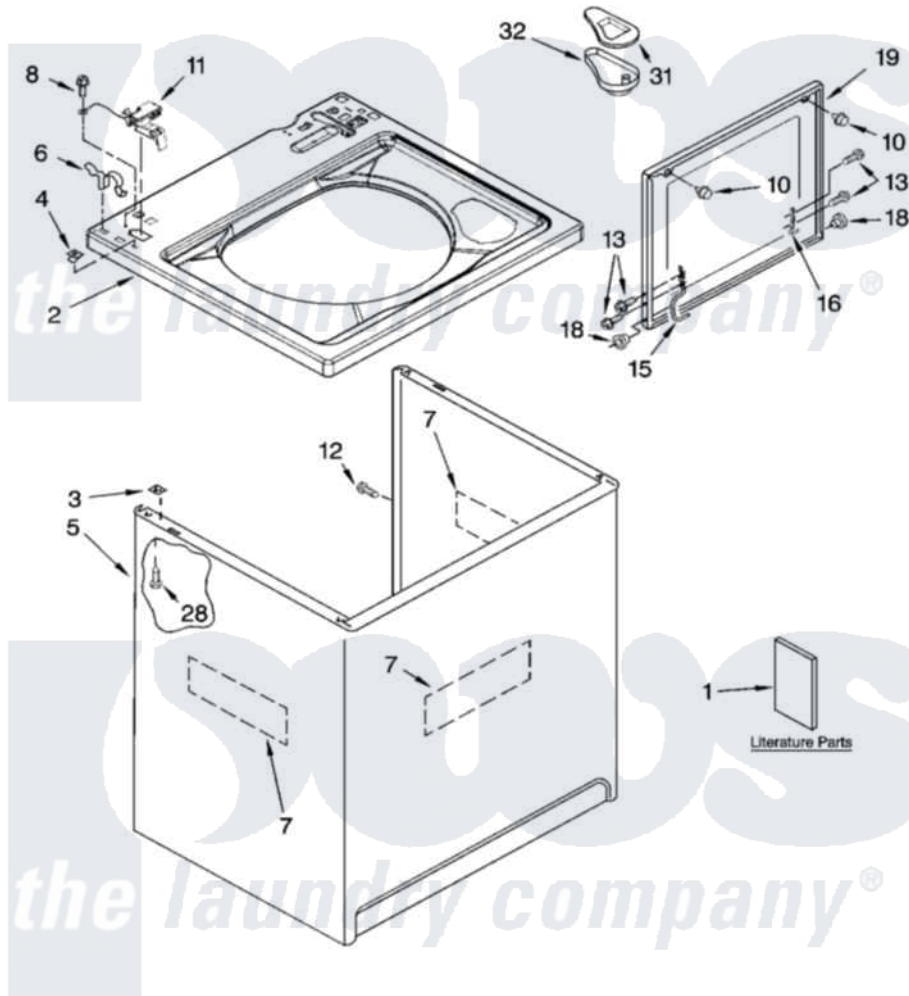

Whirlpool LSQ9010PW3 01 - TOP AND CABINET PARTS

TOP AND CABINET PARTS

For Models: LSQ9010PW3, LSQ9010PG3
(White/Grey) (Biscuit/Gold)

AUTOMATIC
WASHER

5-05 Litho in U.S.A. (drd)

1

Part No. 8180652

Whirlpool [Residential Whirlpool LSQ9010PW3 Washer Parts](#) Parts Diagram 01 - TOP AND CABINET PARTS
Click on the part number to view part

Item	Original Part Number	Replaced By	Status	Part Description
1	3957165		Not Available	Installation Instructions
"	3955907		Not Available	Feature Sheet
"	3955869		Not Available	Use & Care Guide
"	3957349		Not Available	Energy Guide
"	8566203		Not Available	Wiring Diagram
"	N/A		Not Available	Following May Be Purchased DO-IT-YOURSELF REPAIR MANUALS
"	4313896			Do-It-Yourself Repair Manuals
2	8543451	8543447		Top
"	8543452	8543448		Top
3	62750			Spacer, Cabinet To Top (4)
4	357213			Nut, Push-In
5	63424			Cabinet
"	3954357			Cabinet
6	62780			Clip, Top And Cabinet And Rear Panel

7	3976348		Absorber, Sound
8	3351614		Screw, Gearcase Cover Mounting
10	9724509		Bumper, Lid
11	8318084		Switch, Lid
12	3357011	308685	Side Trim)
13	355274	W10119828	Screw, Lid Hinge Mounting
15	8559336	W10225136	Hinge 7 Pad Assembly
16	91770		Hinge, Lid
18	8319539		Bearing, Lid Hinge
19	8558398	W10193861	Lid
"	8558399	W10193862	Lid
28	3390631		Screw, 10-16 X 3/8
31	3955788		Cover, Dispenser
32	8519517		Dispenser, Bleach