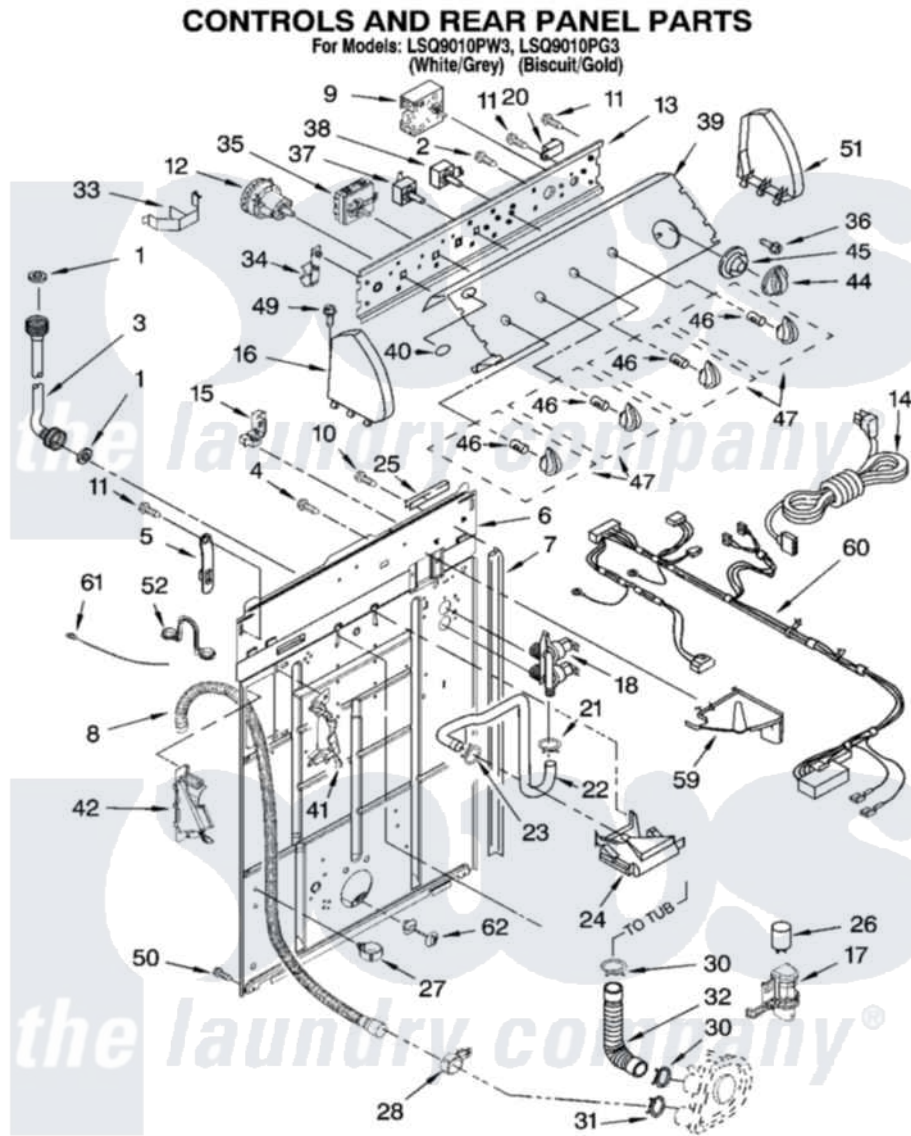

Whirlpool LSQ9010PW3 02 - CONTROLS AND REAR PANEL PARTS

8180652

3

Whirlpool Residential Whirlpool LSQ9010PW3 Washer Parts Parts Diagram 02 - CONTROLS AND REAR PANEL PARTS

Click on the part number to view part

Item	Original Part Number	Replaced By	Status	Part Description
1	3976300	16123		Washer Inlet-Hose Miscellaneous Parts Must be Ordered Separately.
2	3400073			Screw, Ground
3	8571377	89503		Hose-Inlet
"	8571378	89503		Hose-Inlet
4	9740848			Screw, Mixing Valve Mounting
5	8568314			Strap, Console
6	8318015			Panel, Rear
7	62747			Pad, Rear Panel
8	8559374	W10096921		Drain Hose Assembly
9	8557301			Timer, Control
10	3351614			Screw, Gearcase Cover Mounting
11	90767			Screw, 8A X 3/8 HeX Washer Head Tapping
12	3366845	W10339326		Switch-WL