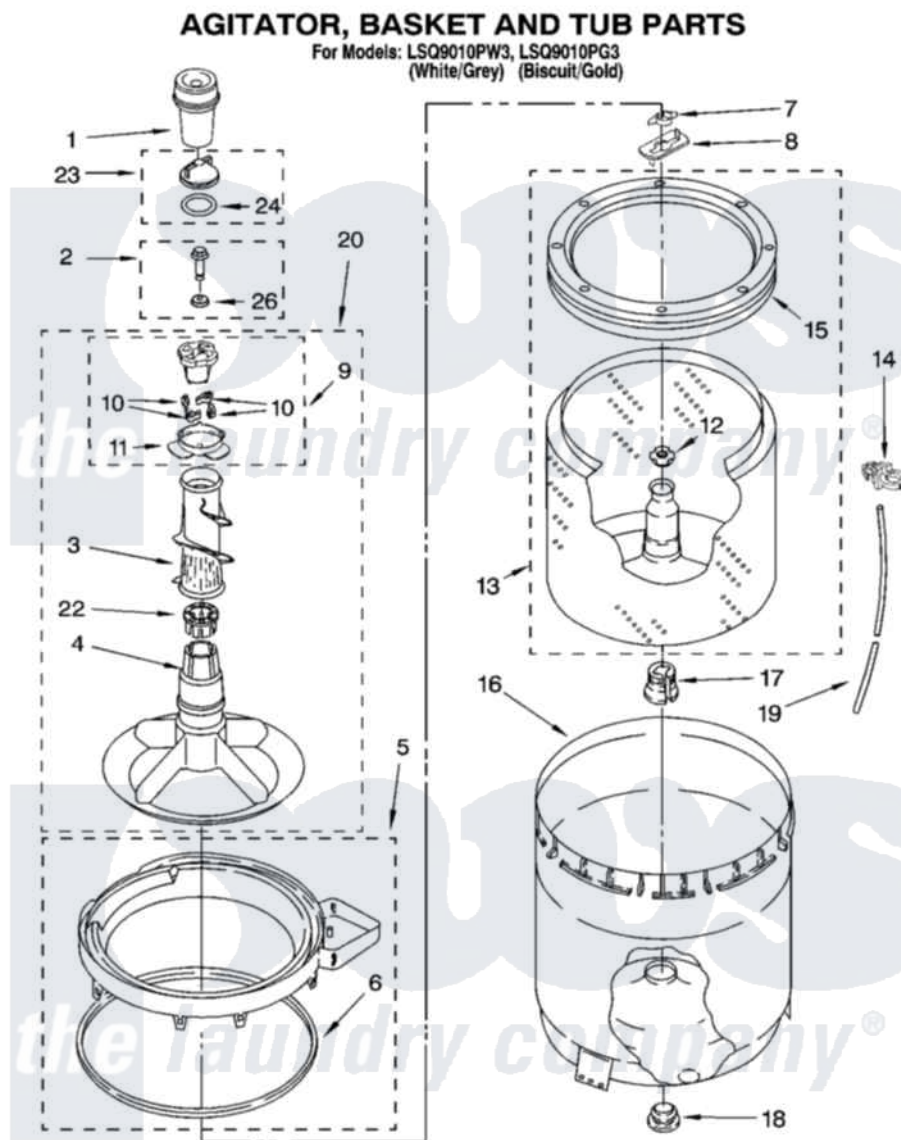

Whirlpool LSQ9010PW3 03 - AGITATOR, BASKET AND TUB PARTS

8180652

5

Whirlpool Residential Whirlpool LSQ9010PW3 Washer Parts Parts Diagram 03 - AGITATOR, BASKET AND TUB PARTS

Click on the part number to view part

Item	Original Part Number	Replaced By	Status	Part Description
1	63580			Dispenser, Fabric Softener
2	358237			Screw And Washer
3	3363003			Mover, Clothes
4	3951632			Agitator
5	8528150	W10445870		Ring-Tub
6	3976308			Gasket, Tub Ring
7	3354845			Clip, Agitator
8	3355921	8543666		Washer, Agitator
9	3951682	285809		Cam-Agitator
10	3366877	80040		Dog-Agitator
11	3952374			Bearing, Driven Cam
12	21366			Nut, Spanner
13	8526016	W10389328		Clothes Container, Assembly
14	2219077			Clip, Pressure Switch Hose
15	8519788	387240		Ring, Balance
16	63849			Strain Relief, Power Cord

17	389140		Tub Block, Basket Drive
18	383727		Gasket, Centerpodt
19	3347780	353244	Hose, Pressure Switch
20	3951744		Agitator Assembly
22	3951608		Spacer, Thrust
23	3354733	W10074580	Cap, Barrier
24	3348855	W10072840	Fabric Softener
26	3949550		Washer