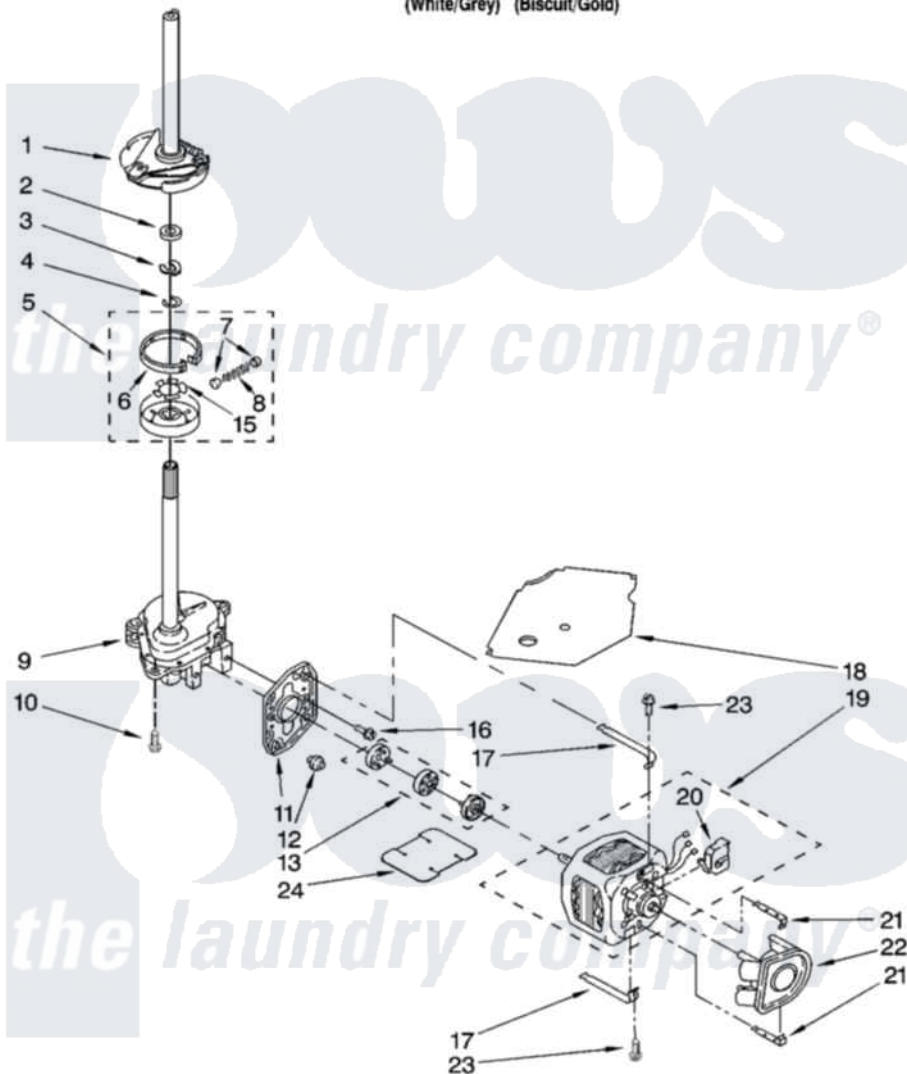

Whirlpool LSQ9010PW3 05 - BRAKE, CLUTCH, GEARCASE, MOTOR AND PUMP PARTS

BRAKE, CLUTCH, GEARCASE, MOTOR AND PUMP PARTS

For Models: LSQ9010PW3, LSQ9010PG3
(White/Grey) (Biscuit/Gold)

8

8180652

Whirlpool [Residential Whirlpool LSQ9010PW3 Washer Parts](#) Parts Diagram 05 - BRAKE, CLUTCH, GEARCASE, MOTOR AND PUMP PARTS
Click on the part number to view part

Item	Original Part Number	Replaced By	Status	Part Description
1	388952	285792		Basketdrive
2	63292			Washer, Spin Tube Thrust
3	62697	W10080230		Ring, Spin Tube Support
4	63283	285353		Ring
5	3951311	285785		Clutch
6	3951308	285790		Lining
7	62646			Cap, Clutch Spring
8	3946792			Spring And Damper Assembly
9	3360630	3360629		Gearcase
10	3357334	3400516		Screw Anti-Rattle
11	62611			Plate, Motor Mount To Gearcase
12	62691			Grommet, Motor
13	285753	285753A		Coupling
15	3355454			Clip, Main Drive

16	3400516		Screw Anti-Rattle
17	3349637	W10086010	Retainer, Motor
18	3362089		Shield, Tub To Motor
19	8528157	661600	Motor, Main Drive
20	3952056		Switch, Main Drive Motor
21	8546127		Retainer, Pump
22	3363394		Pump
23	3387485	273556	Screw, 10-16 X 5/8
24	3946532		Shield, Motor